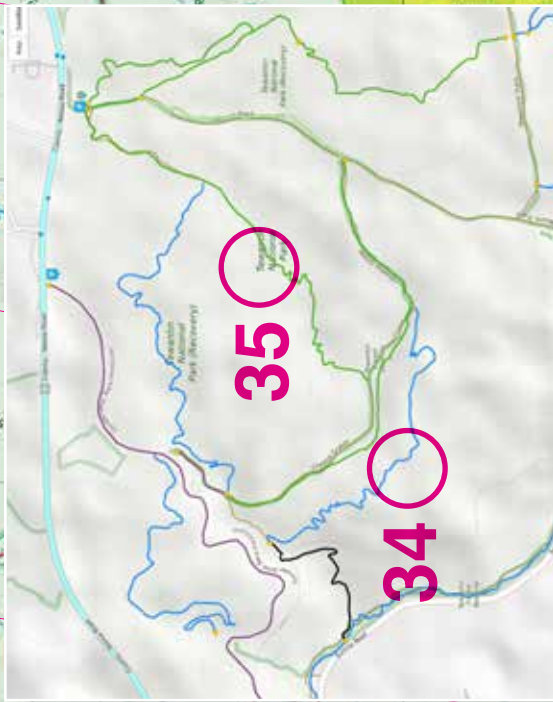

Hells Bells

FULL MAP 1

1:25,000
Interval 10m
Dec 10.39°E

OUT OF BOUNDS

WILD & CO.
ADVENTURE SERIES
NOOSA

20

21

22

23

Hells Bells

FULL MAP 5

1:25,000
Interval 10m
Dec 10.39°E

Hells Bells

FULL MAP 8

N MN

1:25,000
Interval 10m
Dec 10.39°E

ADVENTURE
TRAILS

Wild & Co.

35

34

OUT OF BOUNDS

OUT OF BOUNDS

OUT OF BOUNDS

OUT OF BOUNDS