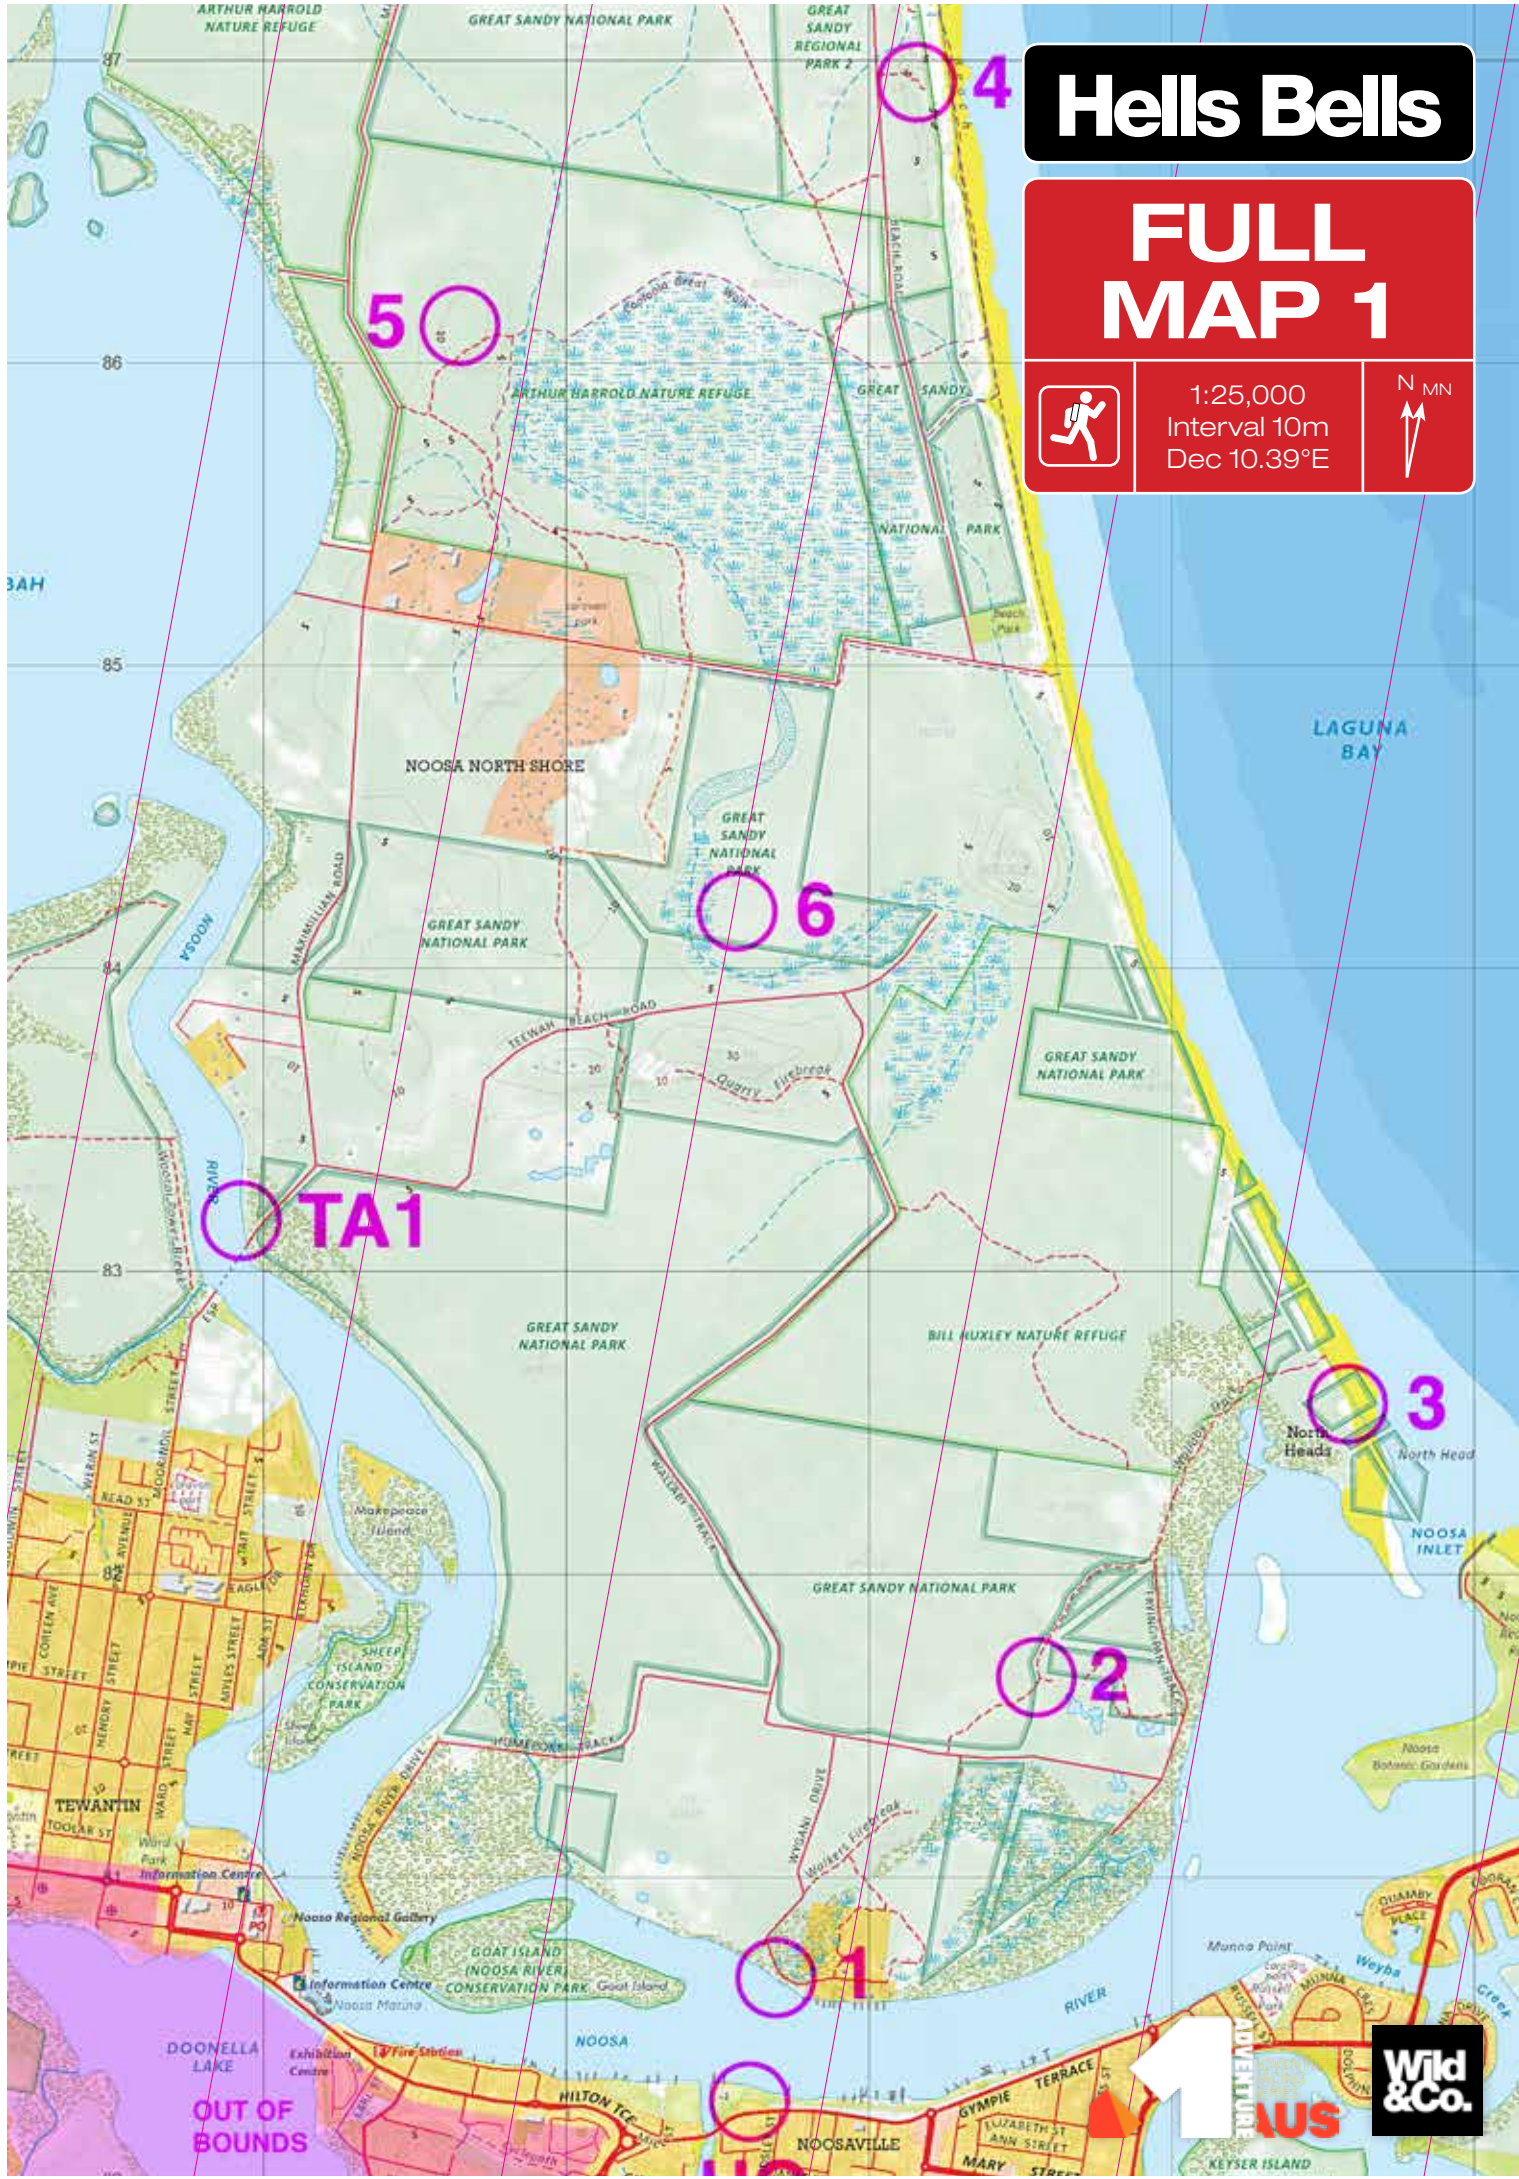

Hells Bells

FULL MAP 1

1:25,000
Interval 10m
Dec 10.39°E

OUT OF BOUNDS

WILD & CO.
ADVENTURE SERIES
NOOSA