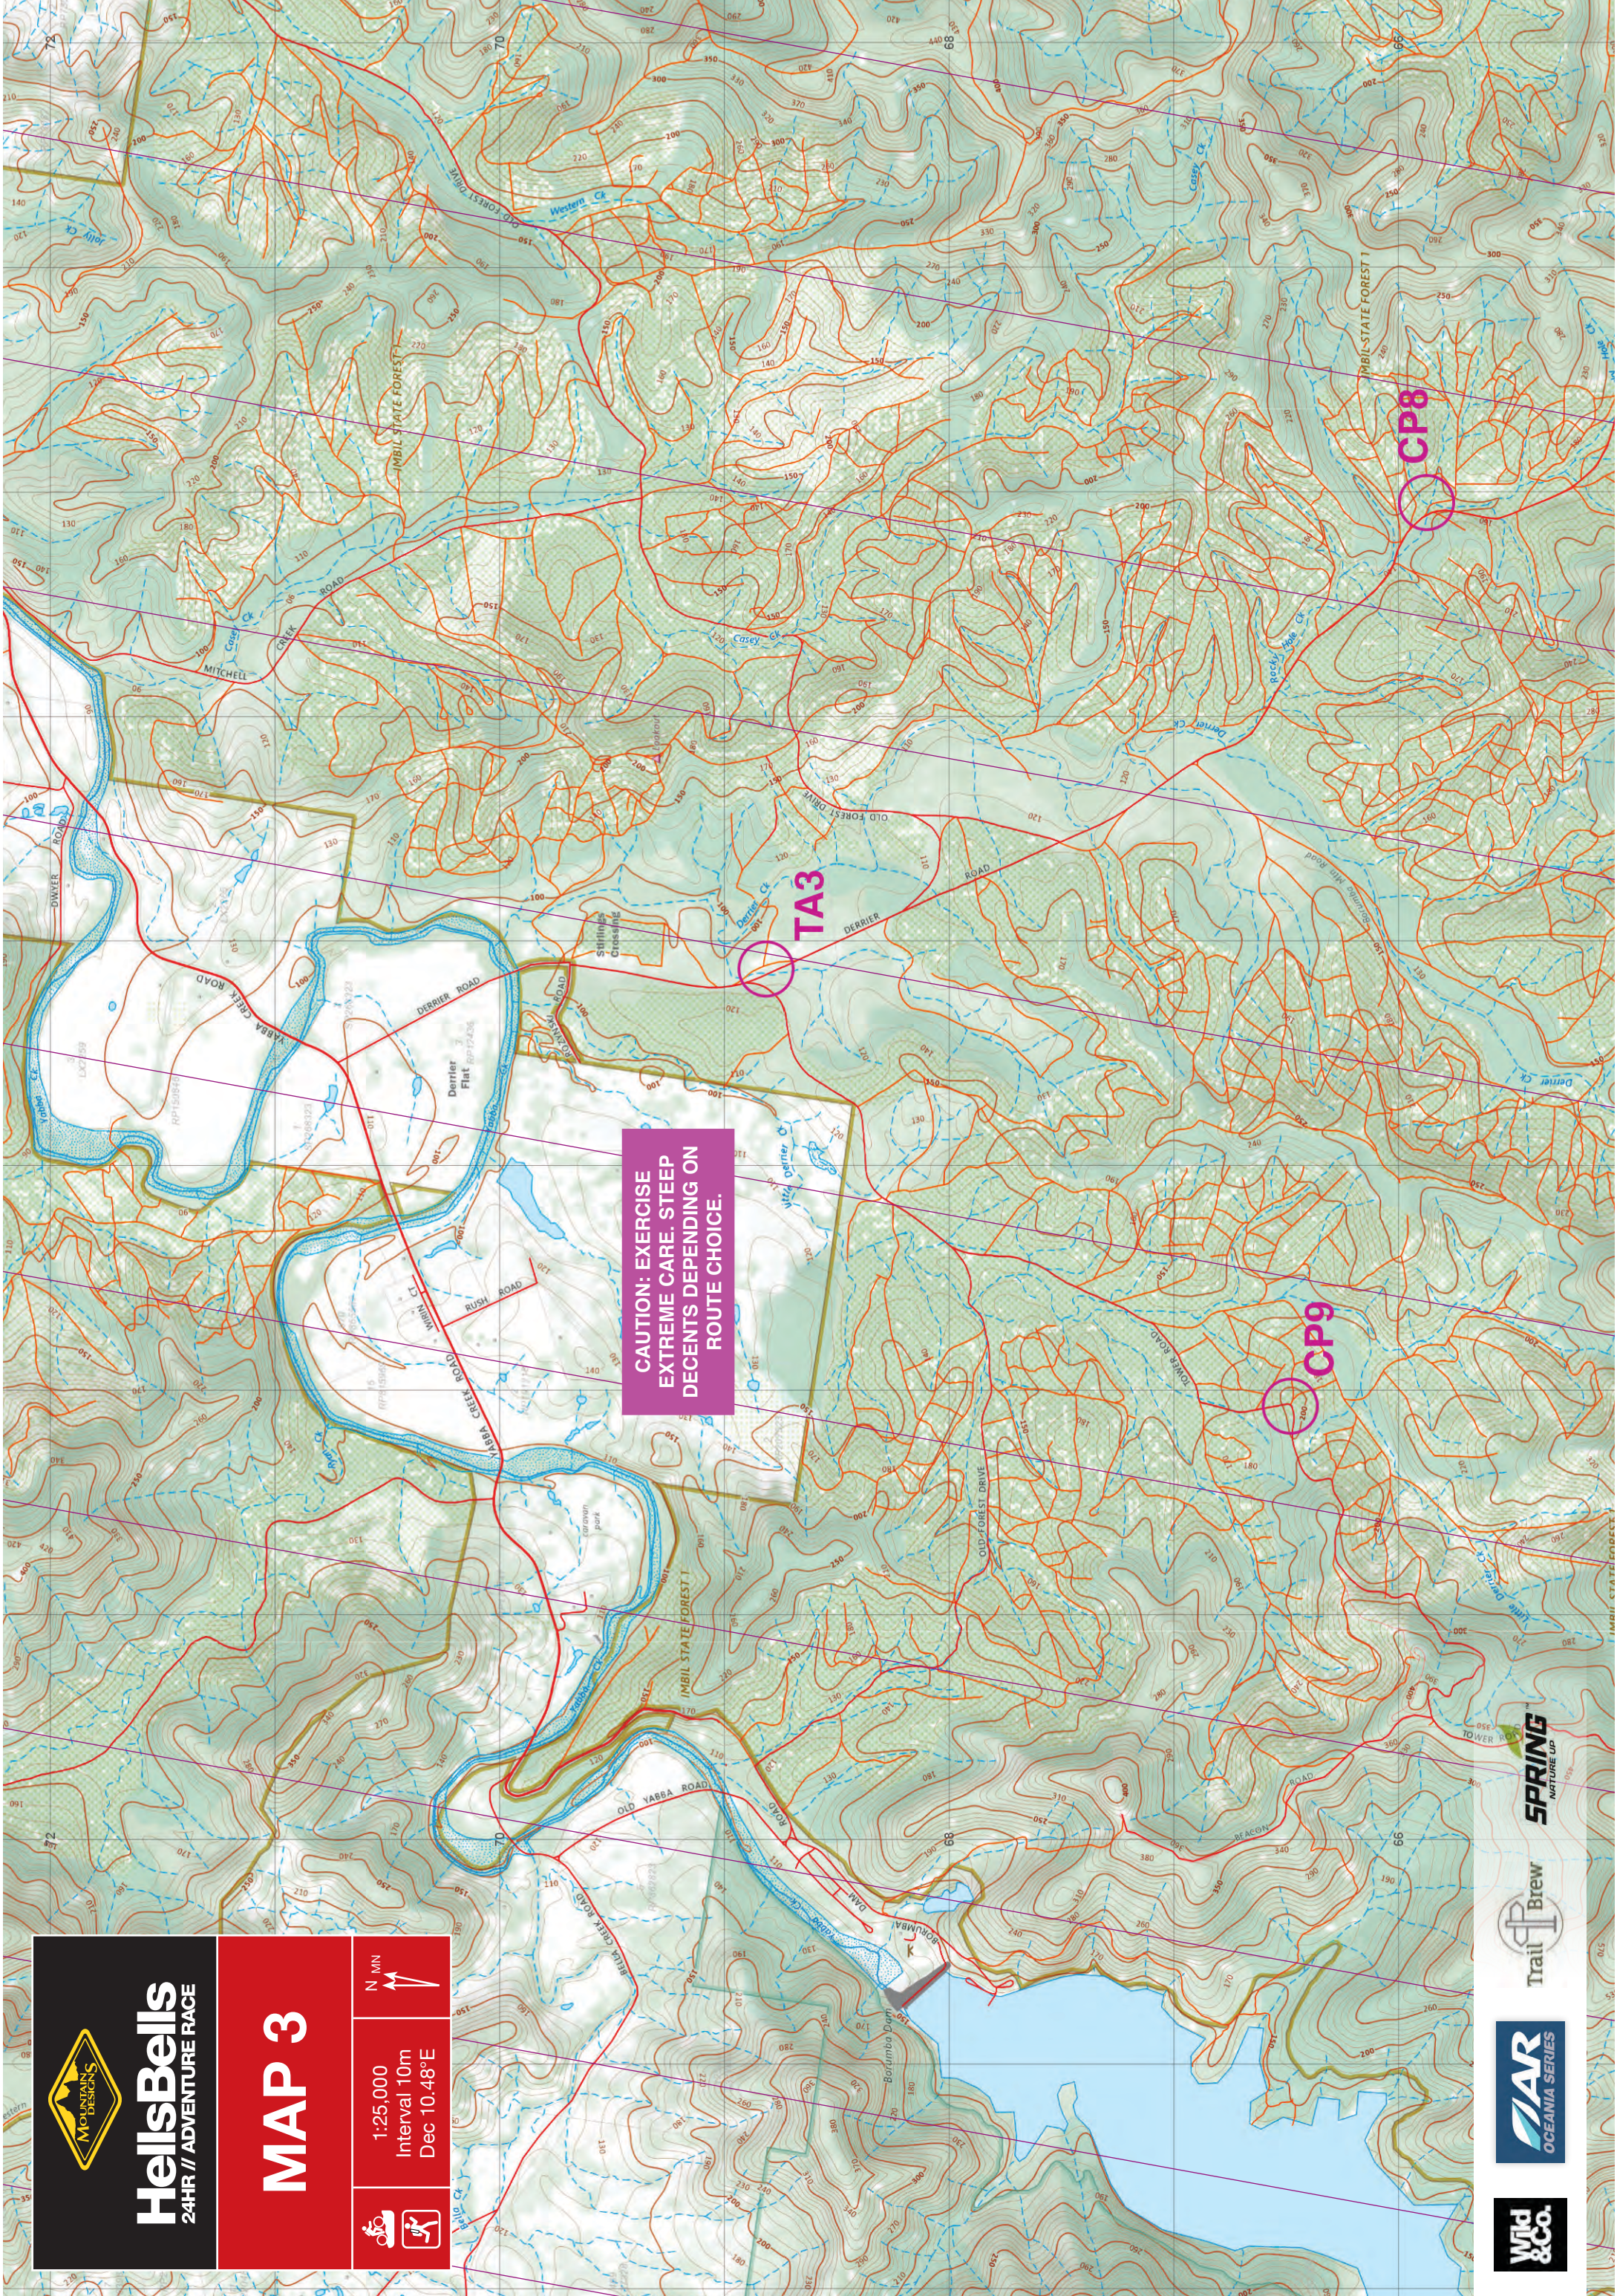

CAUTION: EXERCISE EXTREME CARE. FLOOD DEBRIS, SLIPPERY WET ROCKS IN CREEK BED.

CAUTION: EXERCISE EXTREME CARE. FLOOD DEBRIS, SLIPPERY WET ROCKS IN CREEK BED.

HellsBells
 24HR // ADVENTURE RACE

MAP 1

  1:25,000
 Interval 10m
 Dec 10.48°E

HellsBells

24HR // ADVENTURE RACE

MAP 2

1:25,000
Interval 10m
Dec 10.48°E

CAUTION: EXERCISE
EXTREME CARE. STEEP
DECENTS DEPENDING ON
ROUTE CHOICE.

HellsBells
24HR // ADVENTURE RACE

MAP 3

1:25,000
Interval 10m
Dec 10.48°E

CAUTION: EXERCISE
EXTREME CARE - STEEP
DECENTS.

CAUTION: EXERCISE
EXTREME CARE - STEEP
DECENTS.

HellsBells
24HR // ADVENTURE RACE

MAP 4

1:25,000
Interval 10m
Dec 10.48°E