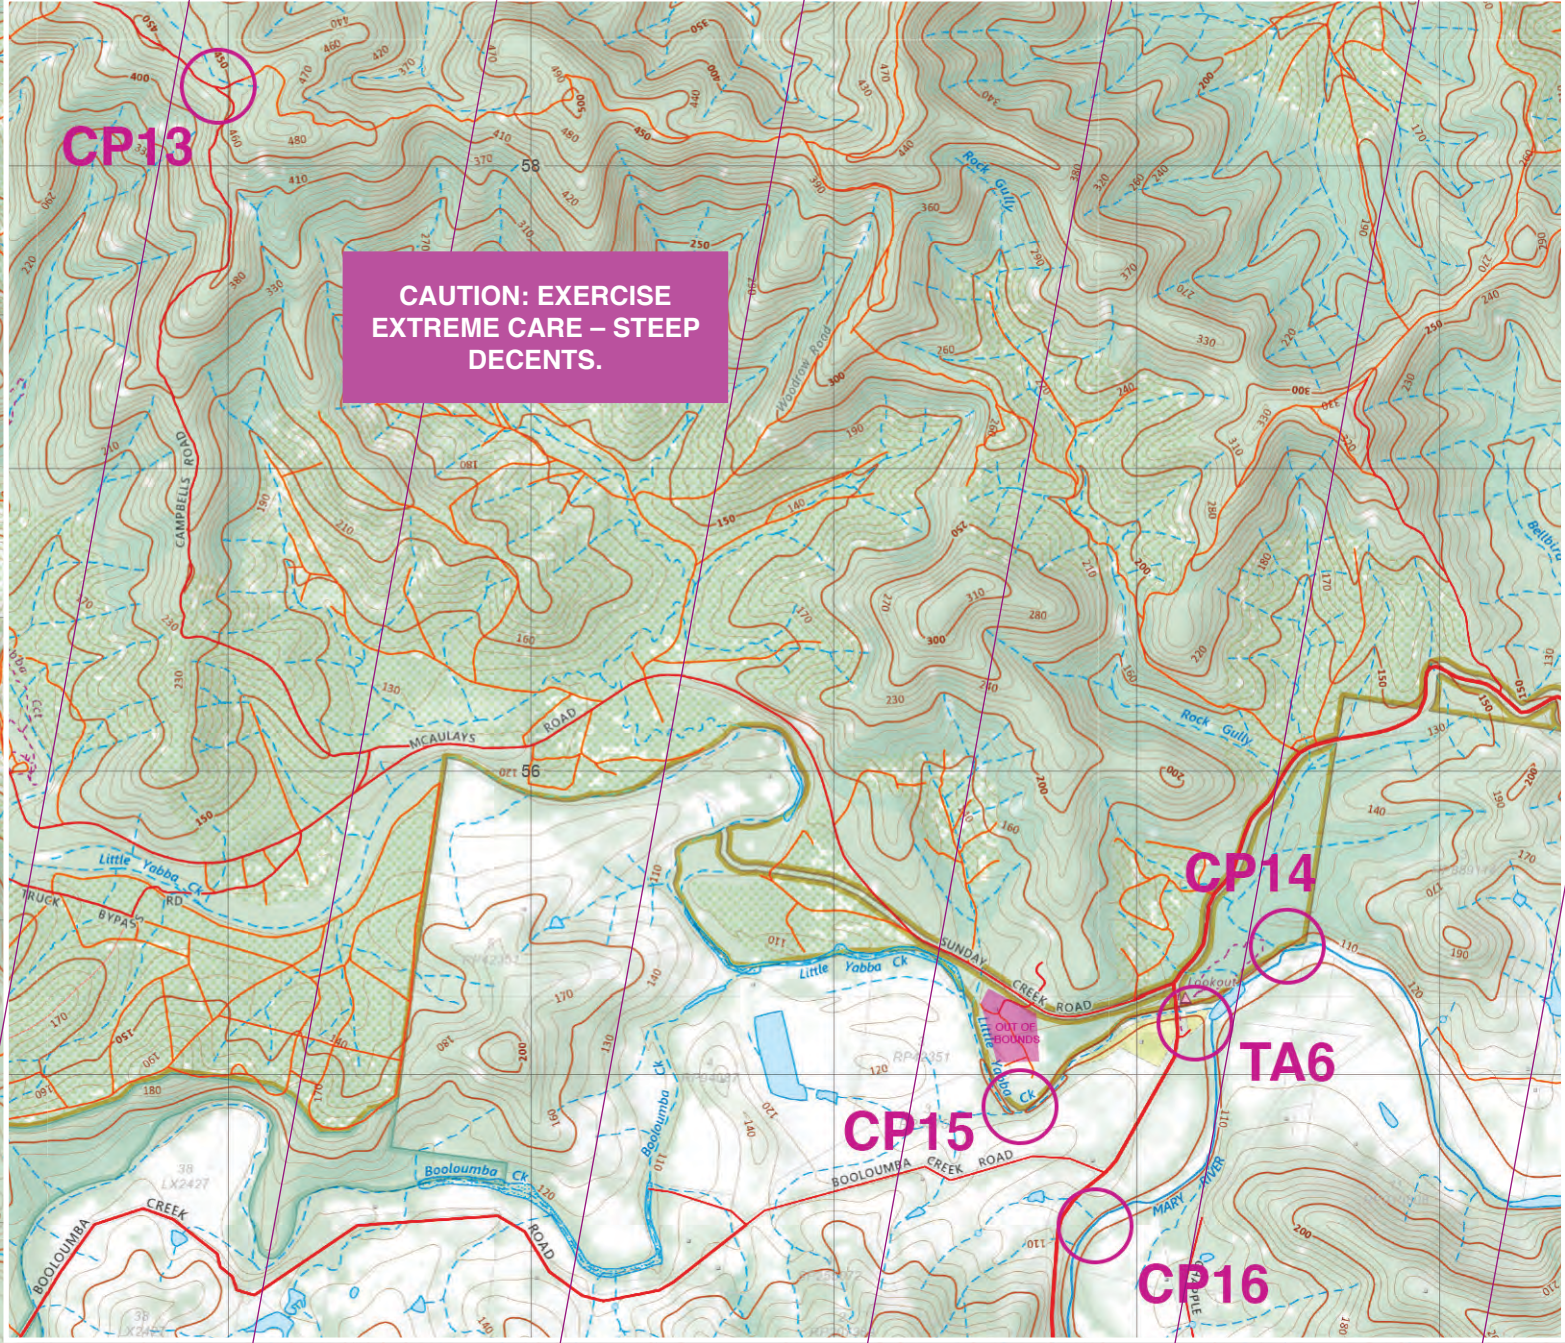

CAUTION: EXERCISE EXTREME CARE. FLOOD DEBRIS, SLIPPERY WET ROCKS IN CREEK BED.

CAUTION: EXERCISE EXTREME CARE. FLOOD DEBRIS, SLIPPERY WET ROCKS IN CREEK BED.

HellsBells
 24HR // ADVENTURE RACE

MAP 1

  1:25,000
 Interval 10m
 Dec 10.48°E

HellsBells

24HR // ADVENTURE RACE

MAP 2

1:25,000
Interval 10m
Dec 10.48°E

CAUTION: EXERCISE
EXTREME CARE. STEEP
DECENTS DEPENDING ON
ROUTE CHOICE.

HellsBells
24HR // ADVENTURE RACE

MAP 3

1:25,000
Interval 10m
Dec 10.48°E

CAUTION: EXERCISE
EXTREME CARE - STEEP
DECENTS.

CAUTION: EXERCISE
EXTREME CARE - STEEP
DECENTS.

HellsBells
24HR // ADVENTURE RACE

MAP 4

1:25,000
Interval 10m
Dec 10.48°E