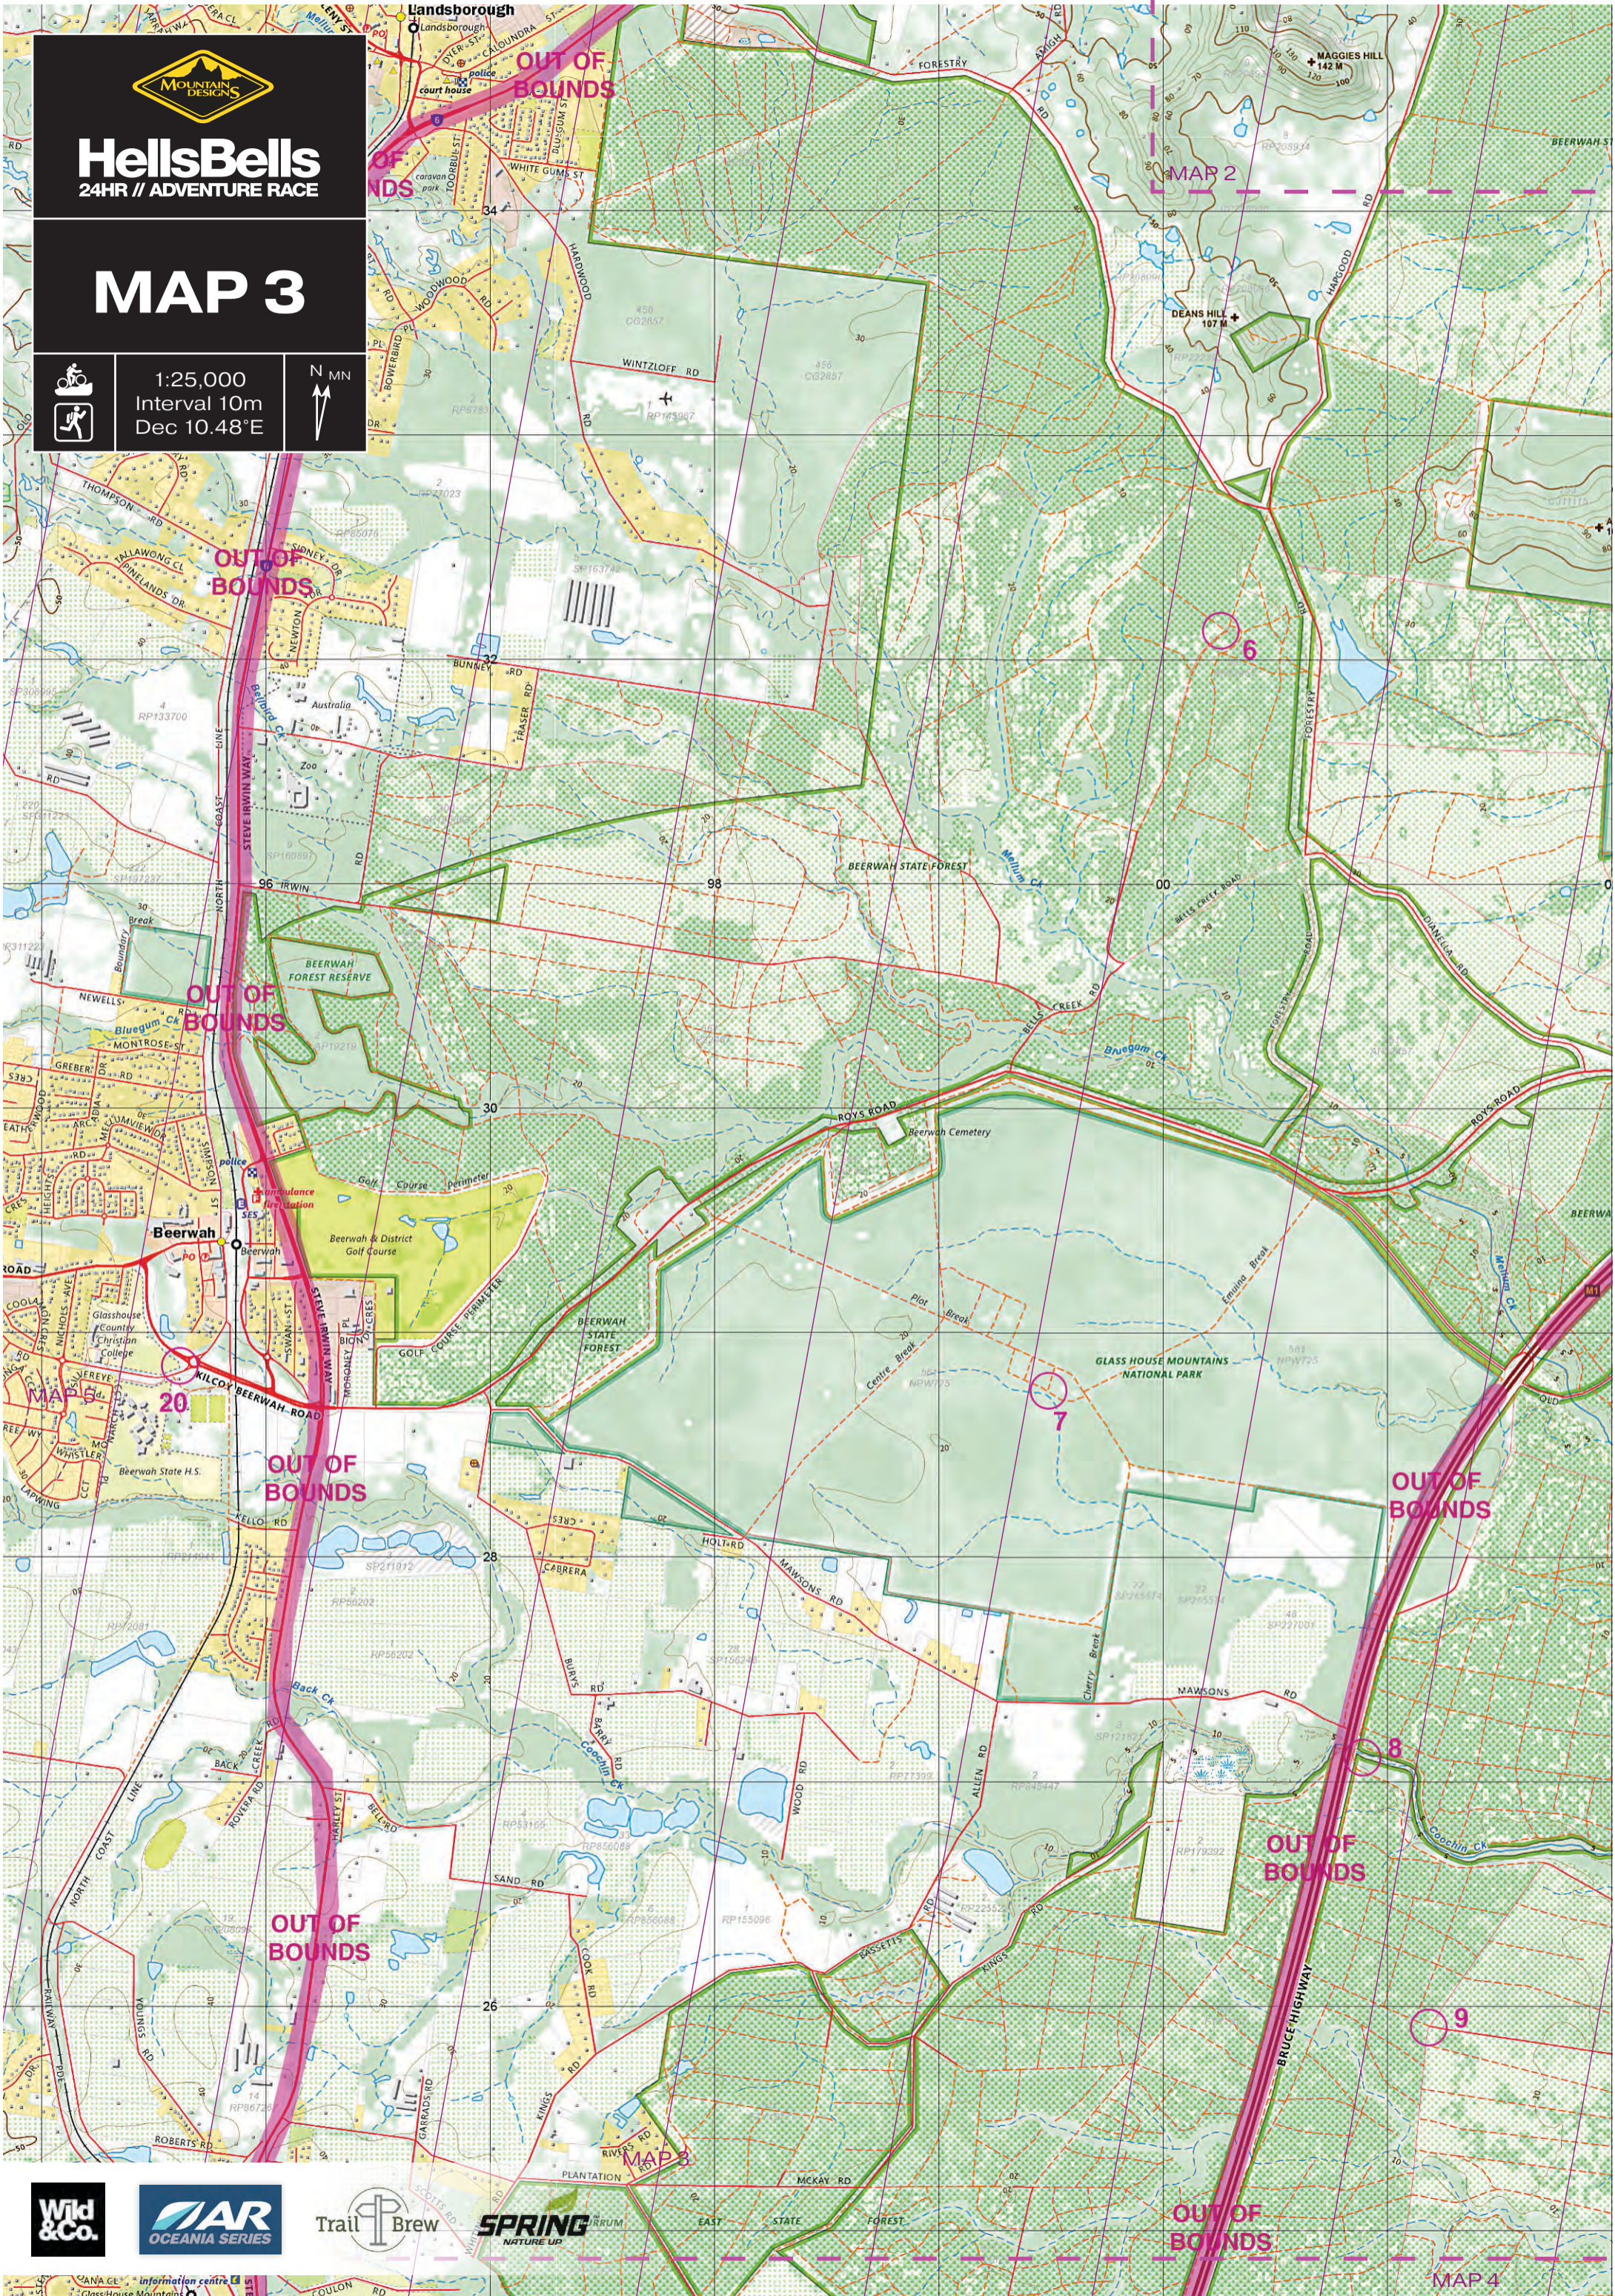

Wild & Co.

Hells Bells

24HR // ADVENTURE RACE

MAP 2

1:25,000
Interval 10m
Dec 10.48°E

OUT OF BOUNDS

OUT OF BOUNDS

OUT OF BOUNDS

OUT OF BOUNDS

23

24

MAP 3

142 M

HellsBells

24HR // ADVENTURE RACE

MAP 3

1:25,000
Interval 10m
Dec 10.48°E

OUT OF BOUNDS

MAP 2

OUT OF BOUNDS

OUT OF BOUNDS

OUT OF BOUNDS

OUT OF BOUNDS

OUT OF BOUNDS

OUT OF BOUNDS

OUT OF BOUNDS

MAP 4

MAP 3

HellsBells
24HR // ADVENTURE RACE

MAP 4

1:25,000
Interval 10m
Dec 10.48°E

Wild & Co.