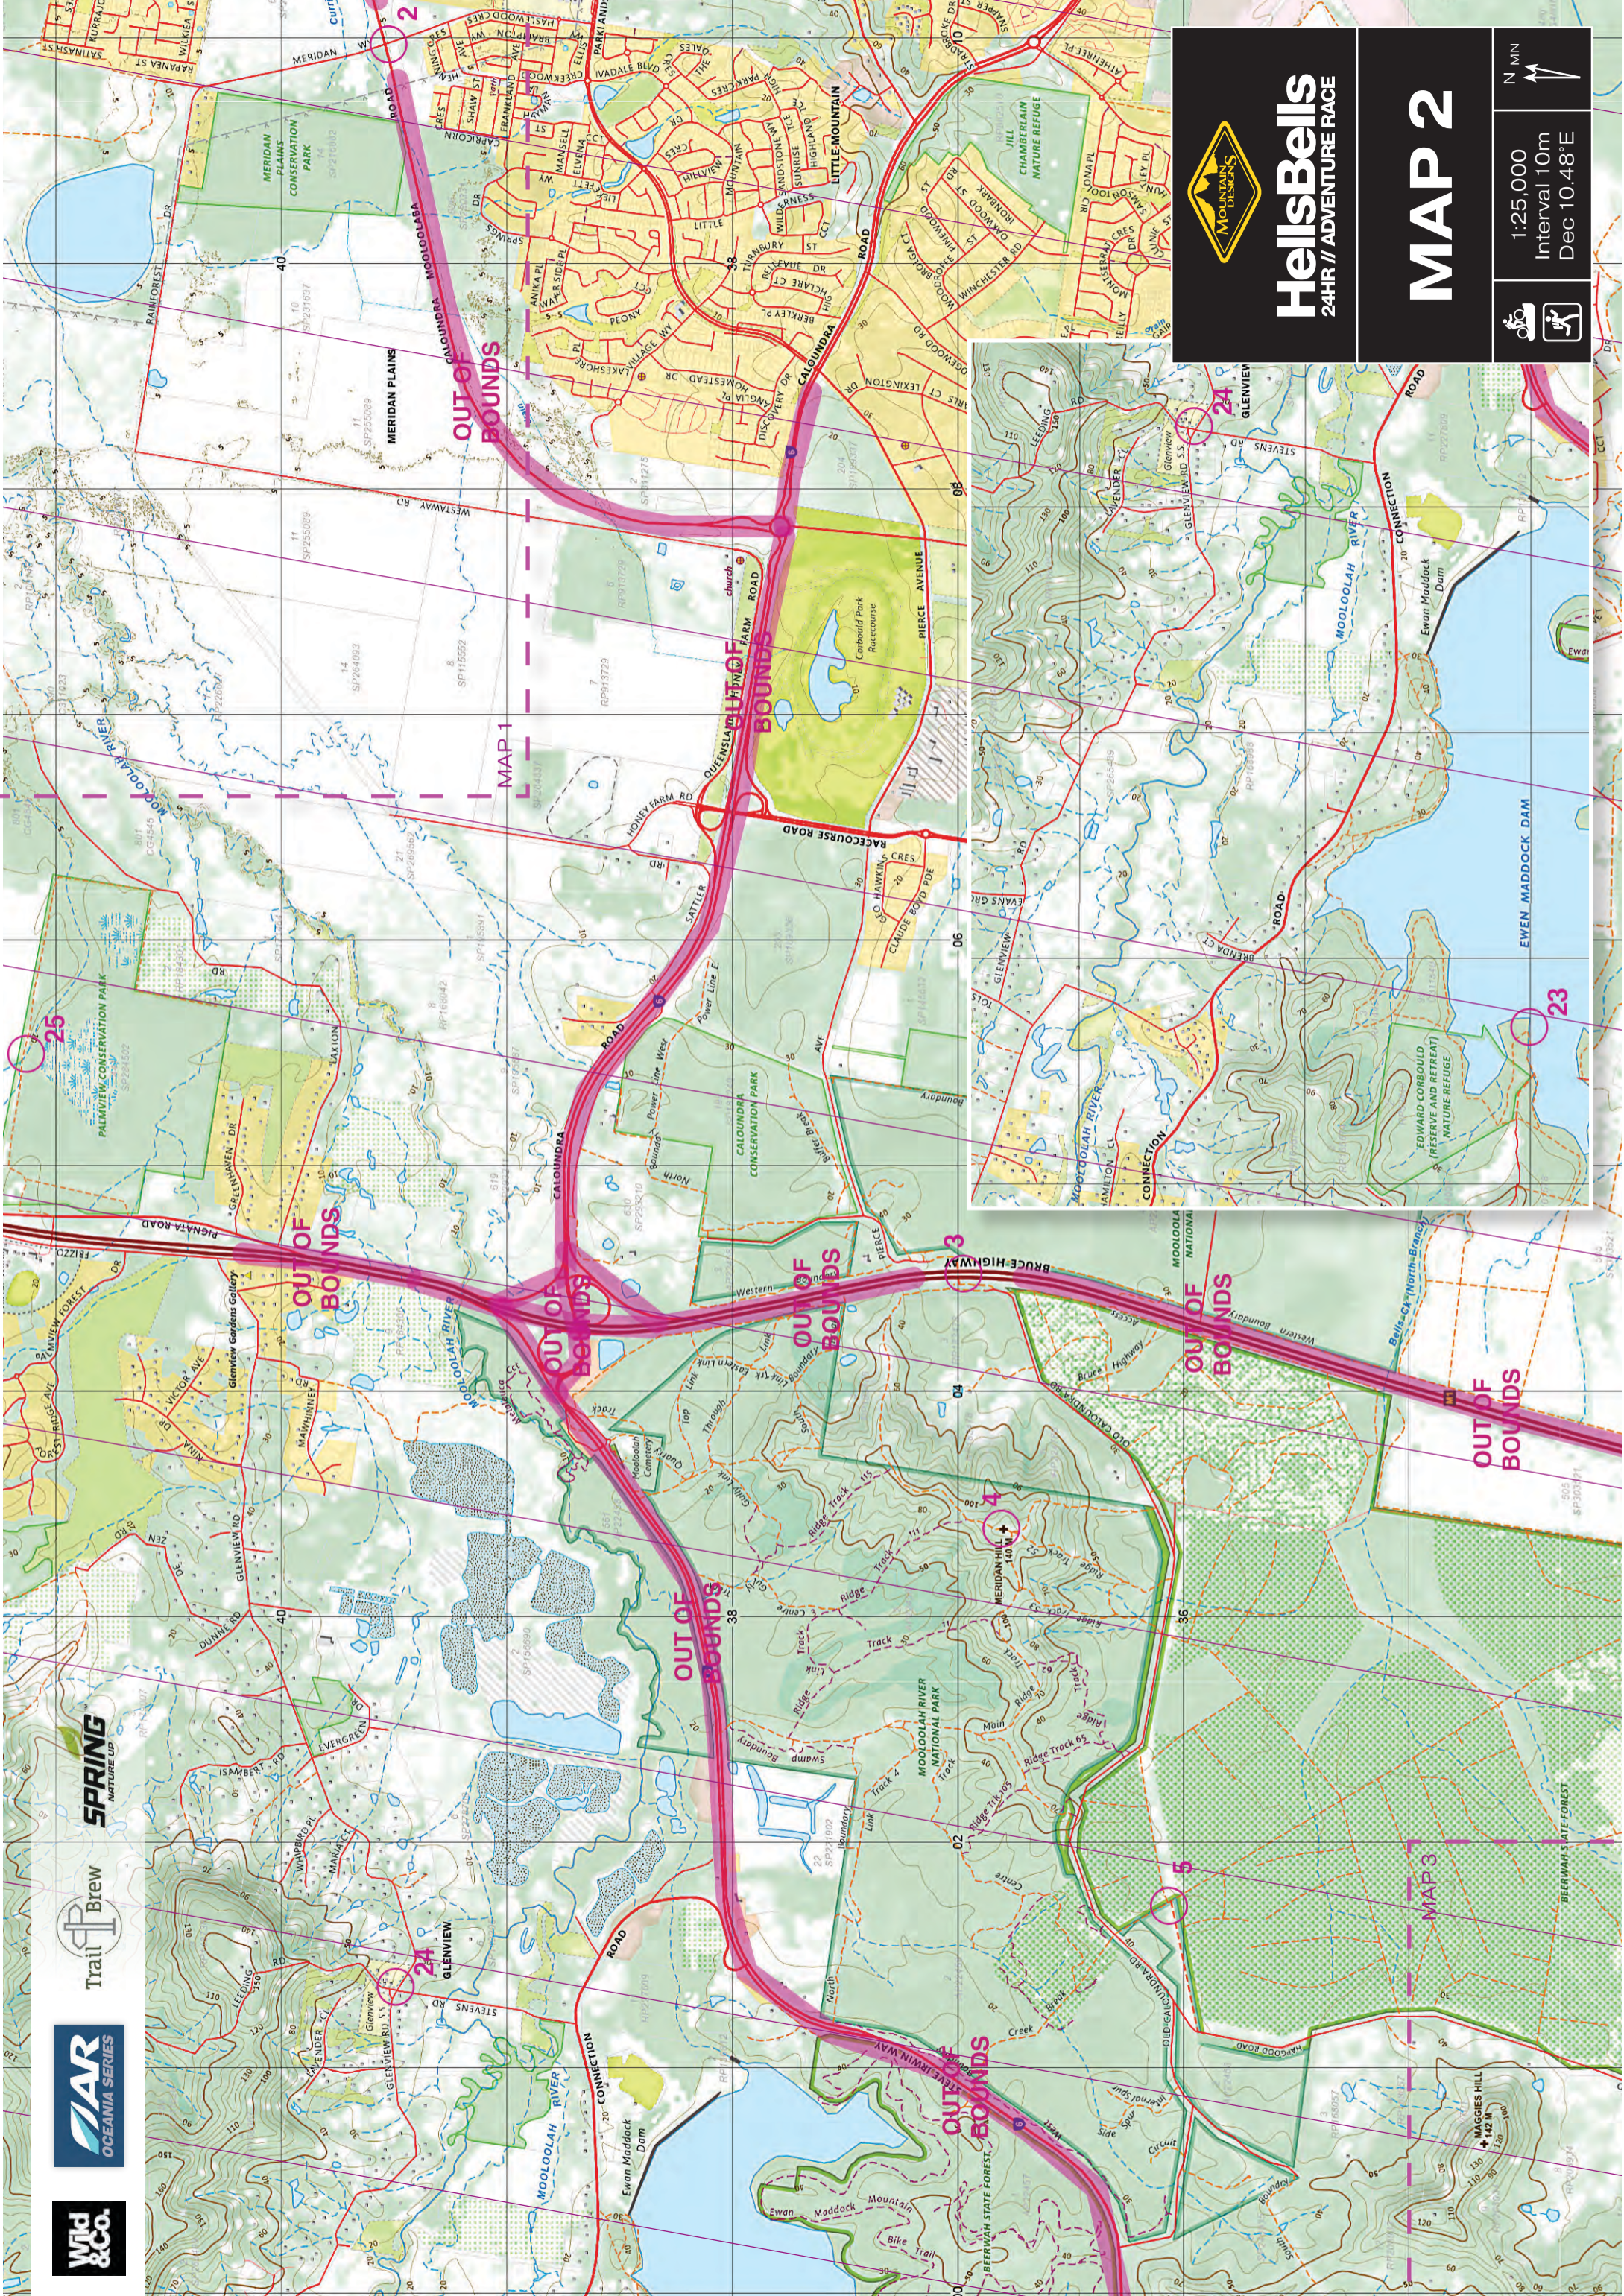

HellsBells

24HR // ADVENTURE RACE

MAP 1

1:25,000
Interval 10m
Dec 10.48°E

START/
FINISH

OUT OF
BOUNDS

OUT OF
BOUNDS

OUT OF
BOUNDS

Wild & Co.

Hells Bells

24HR // ADVENTURE RACE

MAP 2

1:25,000
Interval 10m
Dec 10.48°E

OUT OF BOUNDS

OUT OF BOUNDS

OUT OF BOUNDS

1:25,000
Interval 10m
Dec 10.48°E

OUT OF BOUNDS

MAP 2

OUT OF BOUNDS

OUT OF BOUNDS

OUT OF BOUNDS

OUT OF BOUNDS

OUT OF BOUNDS

OUT OF BOUNDS

OUT OF BOUNDS

MAP 4

MAP 3

HellsBells
24HR // ADVENTURE RACE

MAP 4

1:25,000
Interval 10m
Dec 10.48°E

Wild & Co.