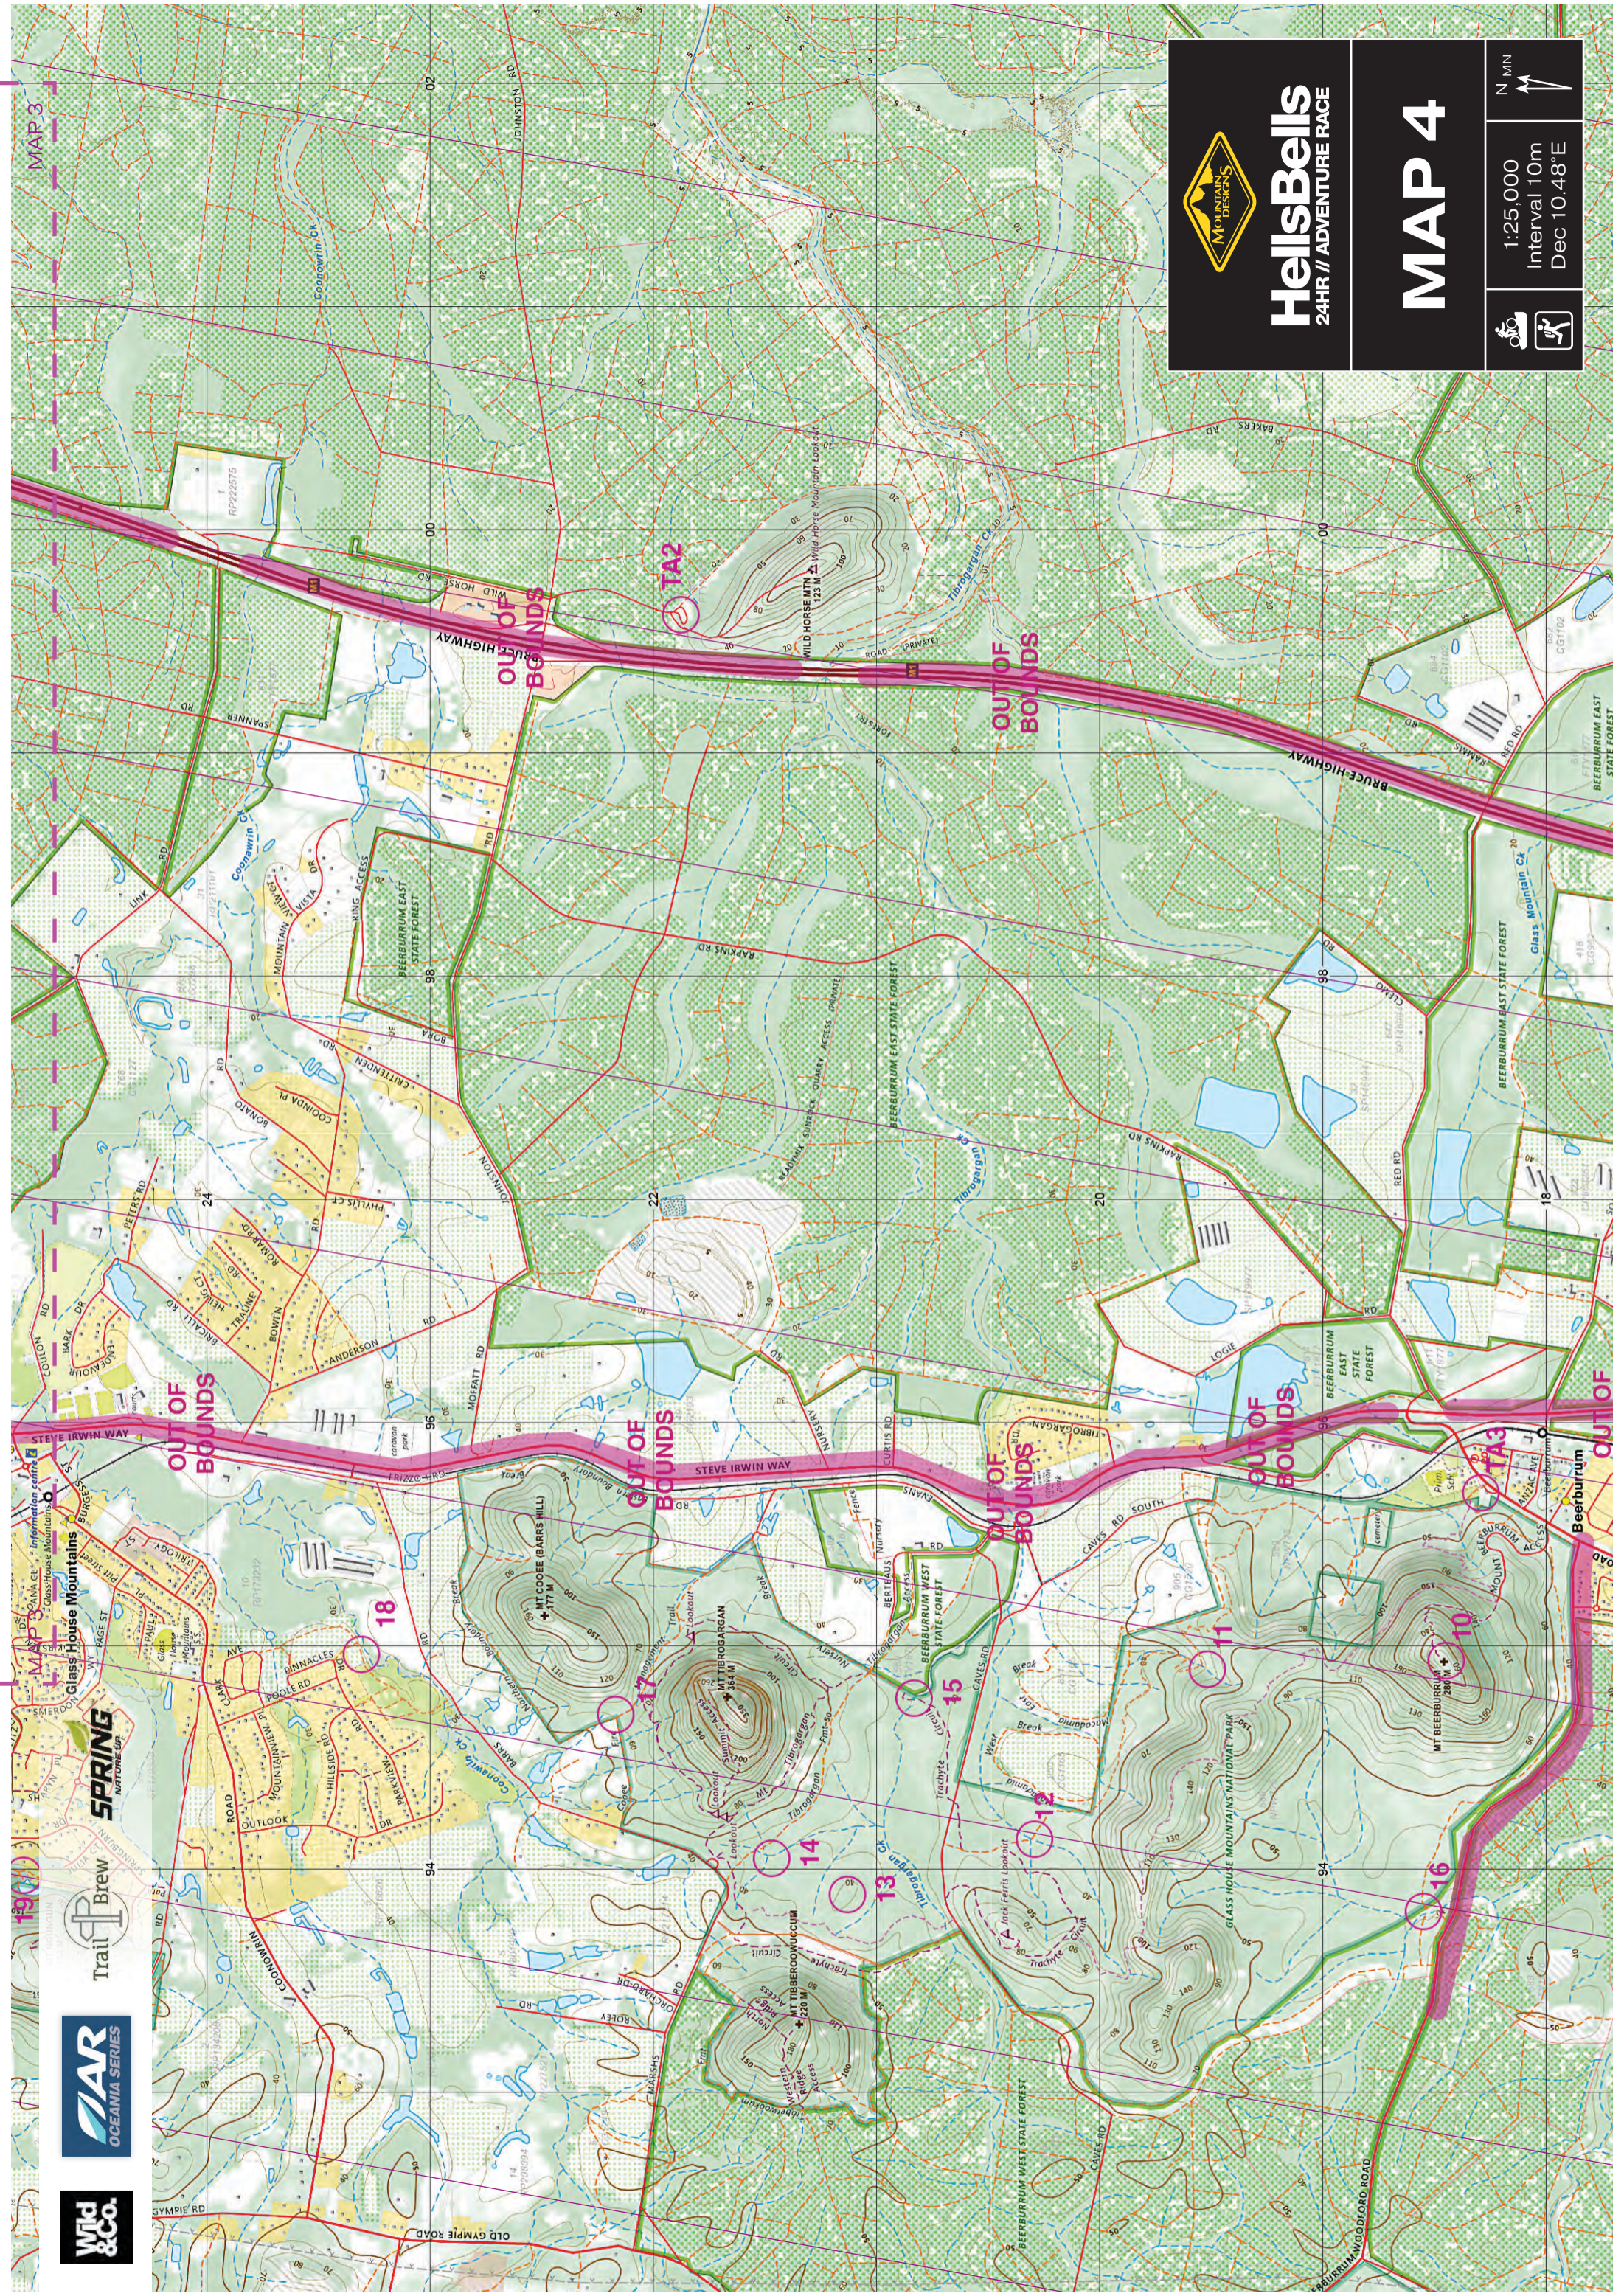

HellsBells

24HR // ADVENTURE RACE

MAP 1

1:25,000
Interval 10m
Dec 10.48°E

START/
FINISH

OUT OF
BOUNDS

OUT OF
BOUNDS

OUT OF
BOUNDS

Wild & Co.

Hells Bells

24HR // ADVENTURE RACE

MAP 2

1:25,000
Interval 10m
Dec 10.48°E

OUT OF BOUNDS

OUT OF BOUNDS

OUT OF BOUNDS

1:25,000
Interval 10m
Dec 10.48°E

OUT OF BOUNDS

MAP 2

OUT OF BOUNDS

OUT OF BOUNDS

OUT OF BOUNDS

OUT OF BOUNDS

OUT OF BOUNDS

OUT OF BOUNDS

OUT OF BOUNDS

MAP 4

MAP 3

HellsBells
24HR // ADVENTURE RACE

MAP 4

1:25,000
Interval 10m
Dec 10.48°E

Wild & Co.