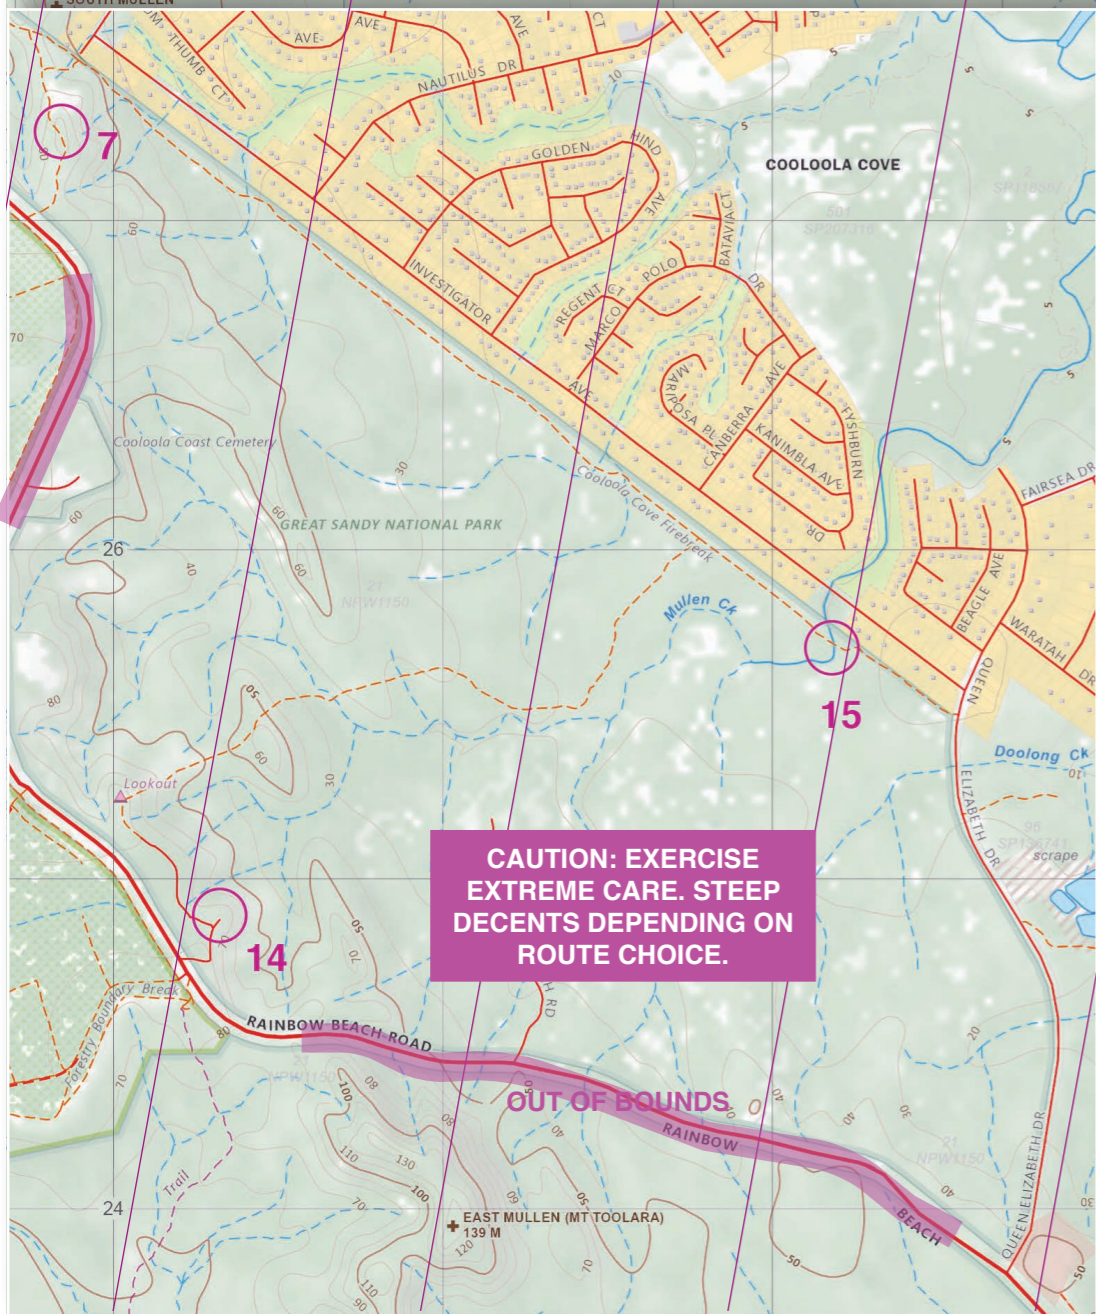

HellsBells

24HR // ADVENTURE RACE

MAP 1

1:25,000
Interval 10m
Dec 10.29°E

HellsBells

24HR // ADVENTURE RACE

MAP 2

1:25,000
Interval 10m
Dec 10.29°E

HellsBells
24HR // ADVENTURE RACE

MAP 3

1:25,000
Interval 10m
Dec 10.29°E

**CAUTION: EXERCISE
EXTREME CARE. STEEP
DECENTS DEPENDING ON
ROUTE CHOICE.**

HellsBells
 24HR // ADVENTURE RACE

MAP 4

 1:25,000
 Interval 10m
 Dec 10.29°E

 N MN

HellsBells

24HR // ADVENTURE RACE

MAP 5

1:25,000
Interval 10m
Dec 10.29°E

HellsBells

24HR // ADVENTURE RACE

MARINE CHARTS

Dec 10.29° E