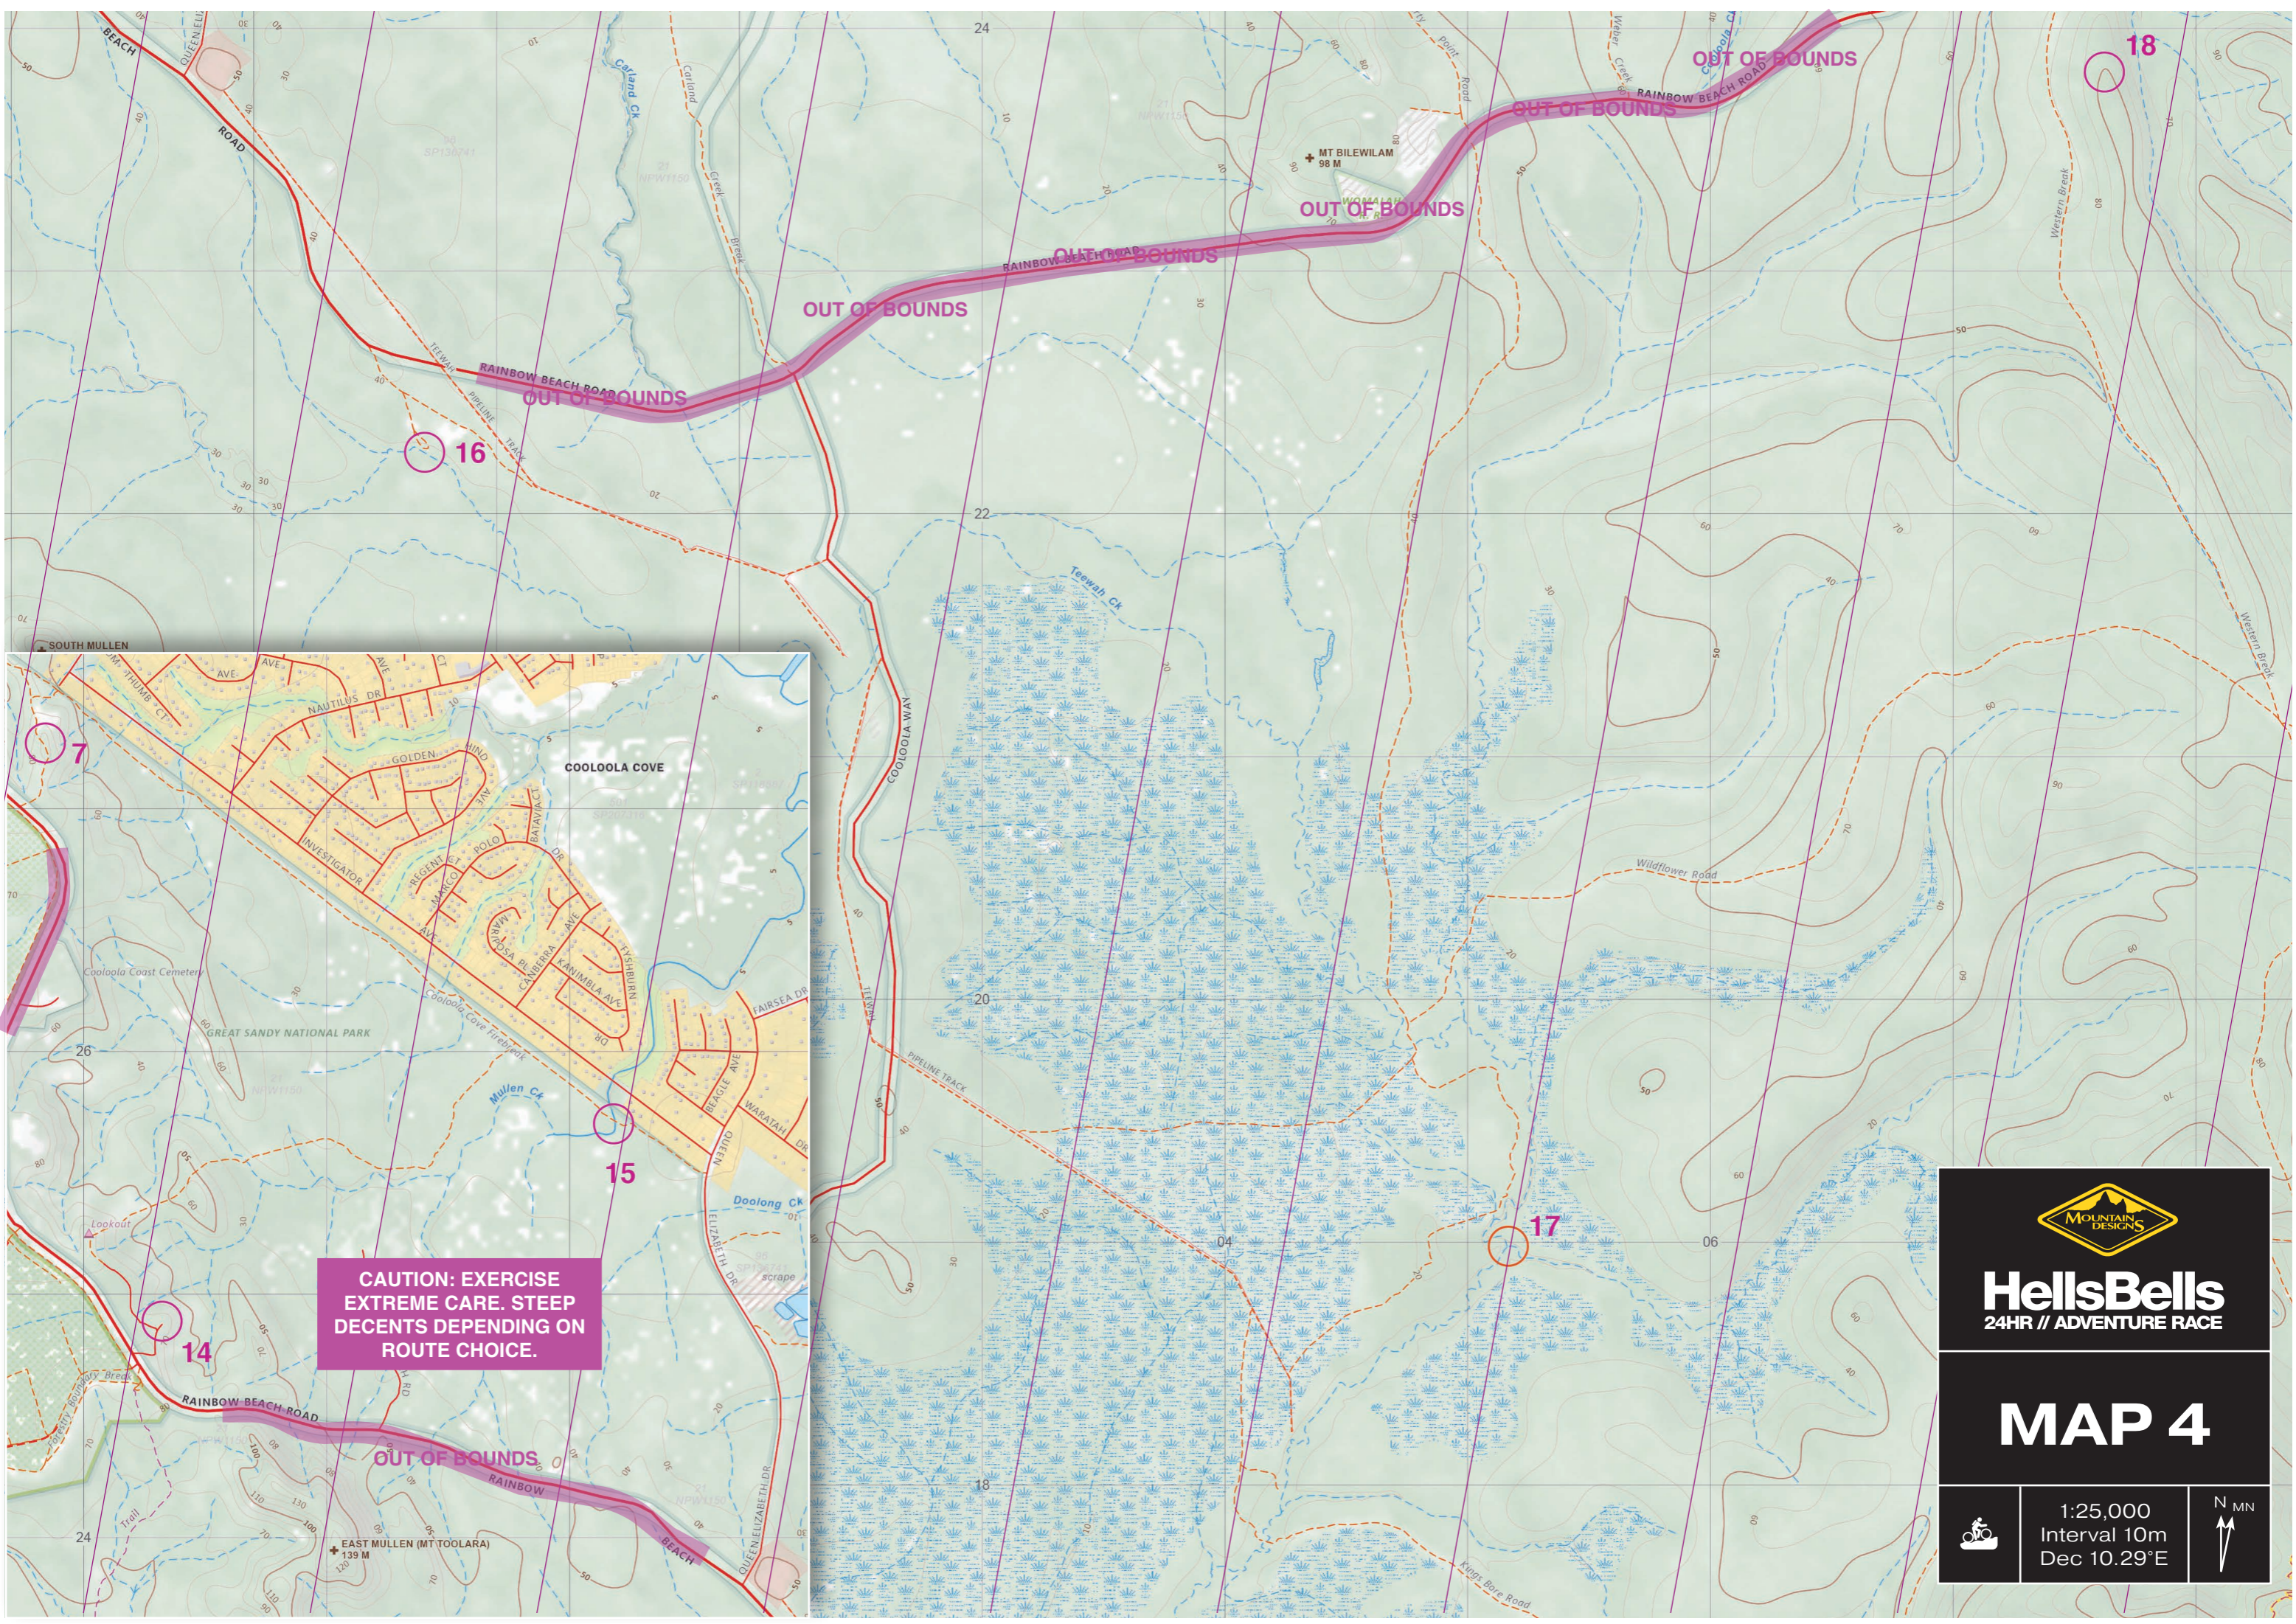

HellsBells

24HR // ADVENTURE RACE

MAP 1

1:25,000
Interval 10m
Dec 10.29°E

HellsBells

24HR // ADVENTURE RACE

MAP 2

1:25,000
Interval 10m
Dec 10.29°E

HellsBells
24HR // ADVENTURE RACE

MAP 3

1:25,000
Interval 10m
Dec 10.29°E

**CAUTION: EXERCISE
EXTREME CARE. STEEP
DECENTS DEPENDING ON
ROUTE CHOICE.**

HellsBells
 24HR // ADVENTURE RACE

MAP 4

 1:25,000
 Interval 10m
 Dec 10.29°E

 N MN

HellsBells

24HR // ADVENTURE RACE

MAP 5

1:25,000
Interval 10m
Dec 10.29°E

HellsBells

24HR // ADVENTURE RACE

MARINE CHARTS

Dec 10.29° E