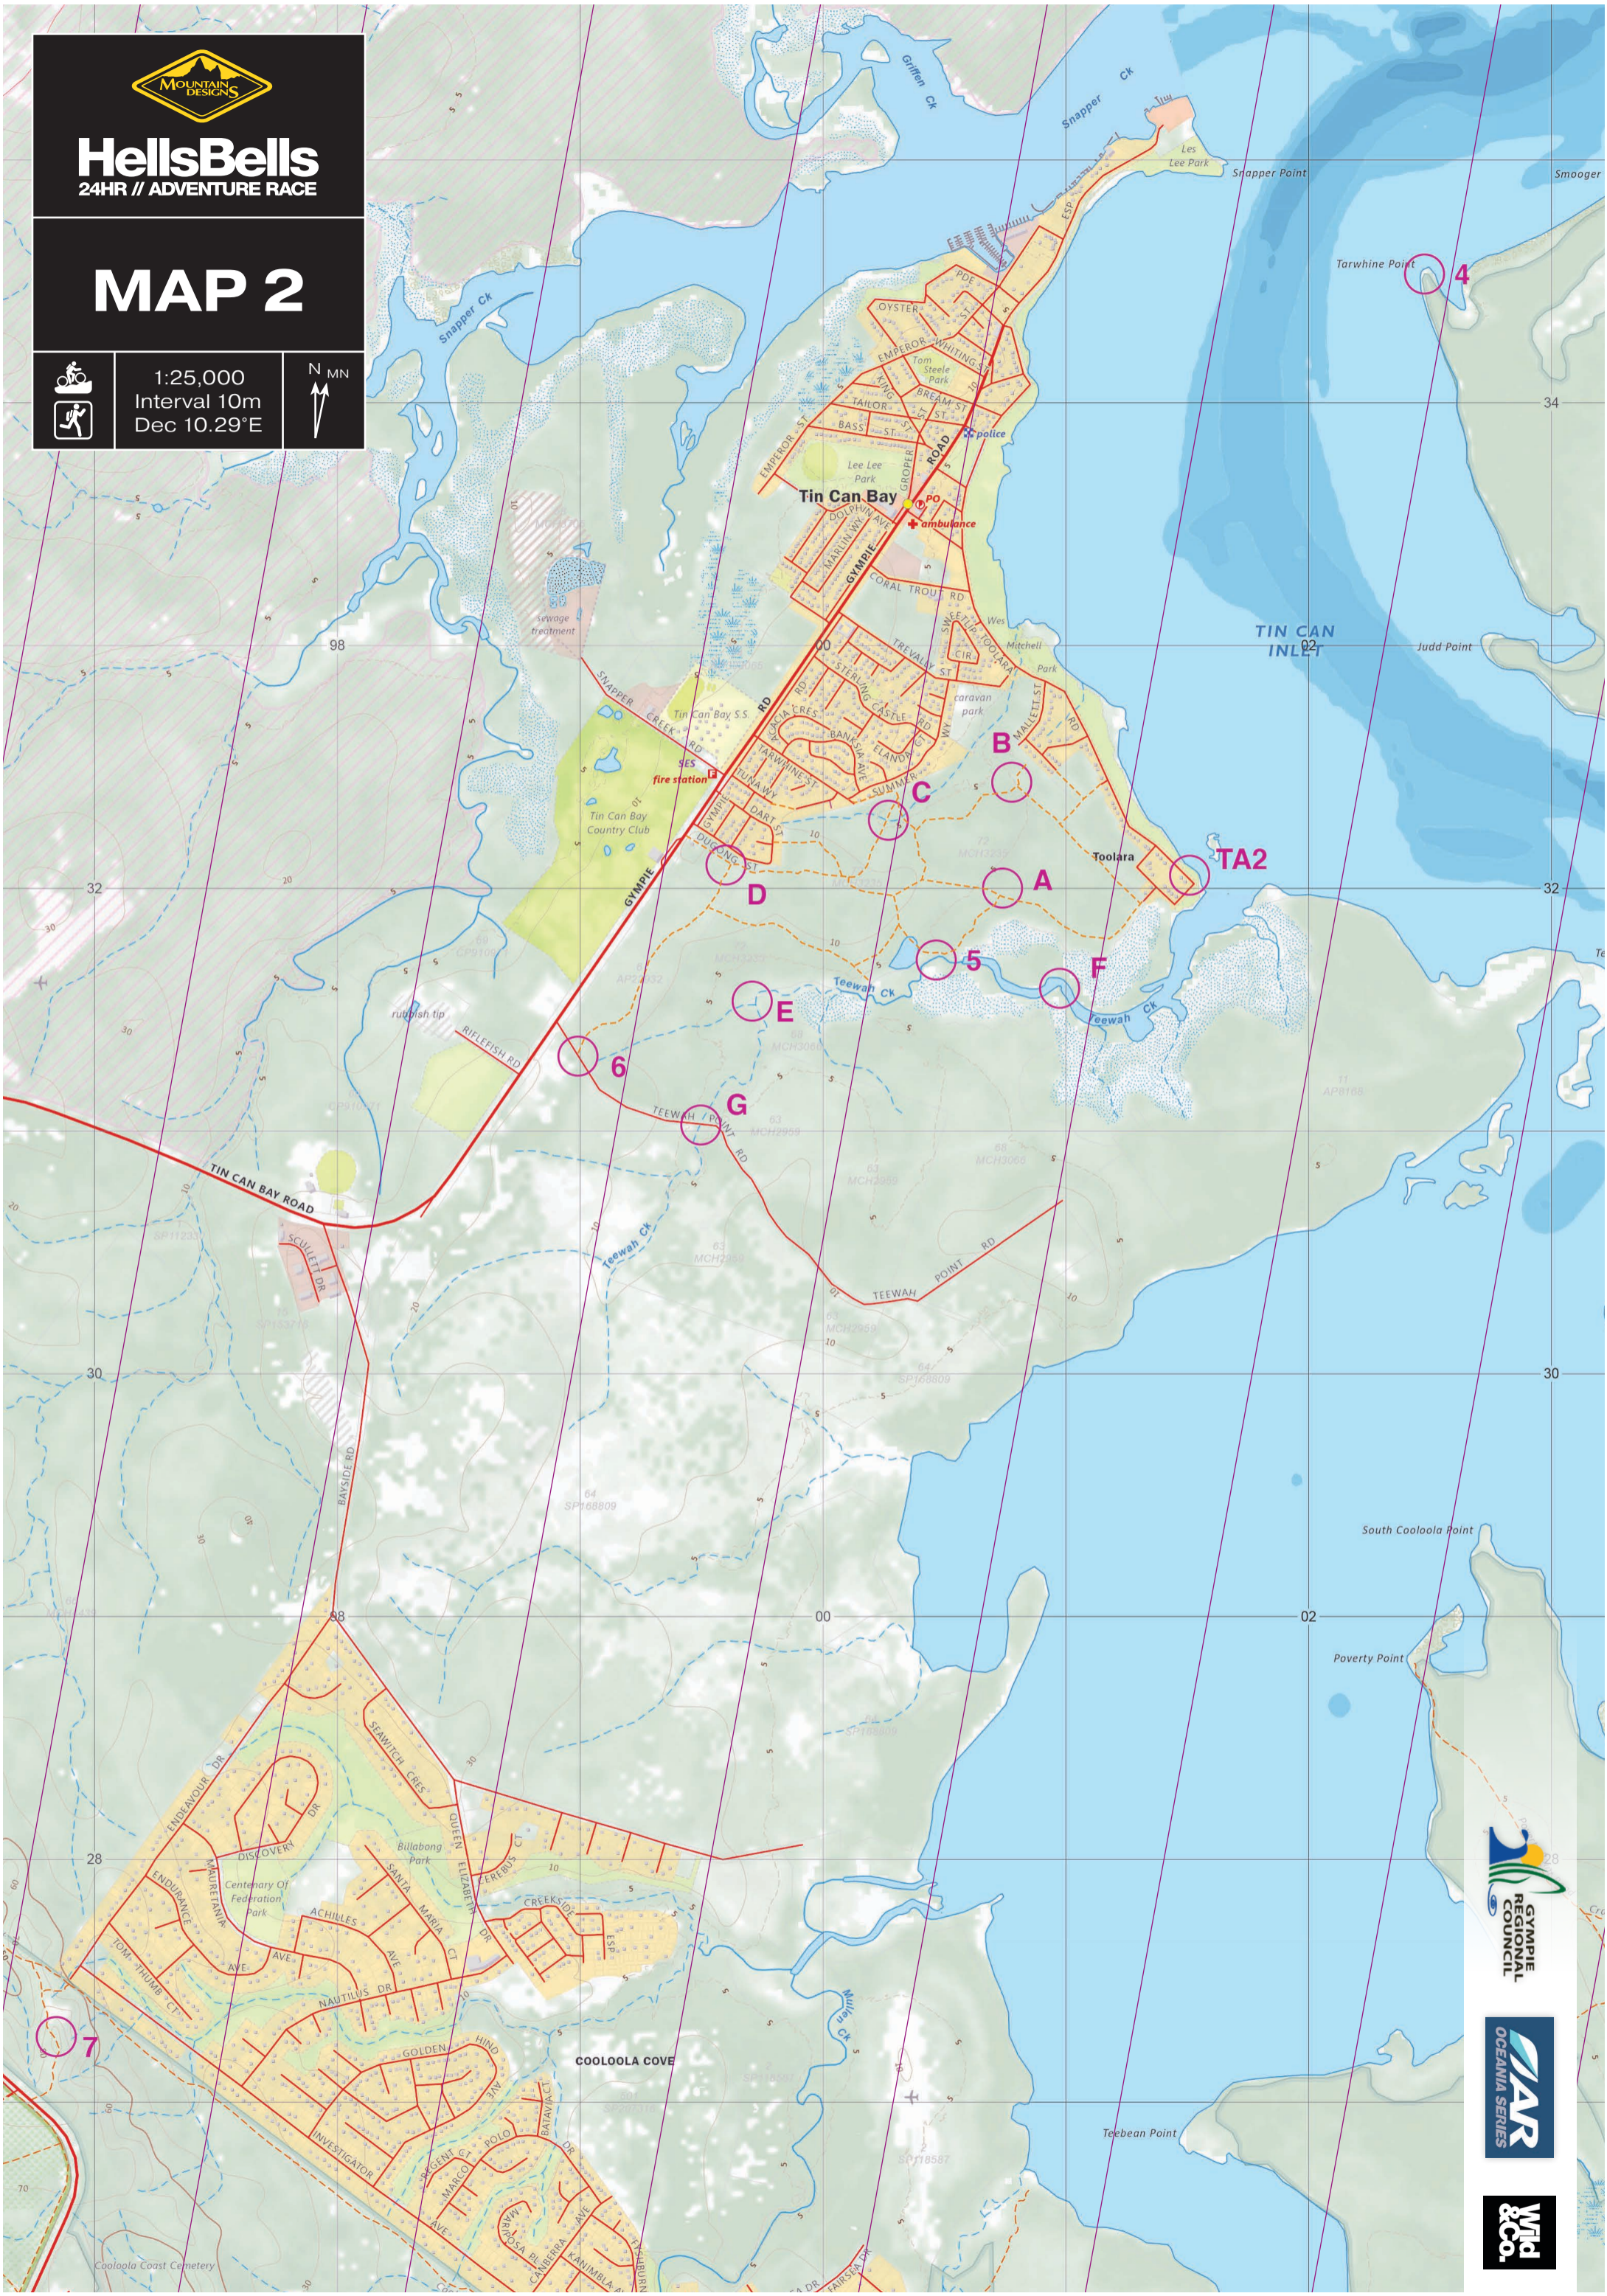

HellsBells

24HR // ADVENTURE RACE

MAP 1

1:25,000
Interval 10m
Dec 10.29°E

HellsBells

24HR // ADVENTURE RACE

MAP 2

1:25,000
Interval 10m
Dec 10.29°E

HellsBells
24HR // ADVENTURE RACE

MAP 3

1:25,000
Interval 10m
Dec 10.29°E

**CAUTION: EXERCISE
EXTREME CARE. STEEP
DECENTS DEPENDING ON
ROUTE CHOICE.**

HellsBells
 24HR // ADVENTURE RACE

MAP 4

 1:25,000
 Interval 10m
 Dec 10.29°E

 N MN

HellsBells

24HR // ADVENTURE RACE

MAP 5

1:25,000
Interval 10m
Dec 10.29°E

HellsBells

24HR // ADVENTURE RACE

MARINE CHARTS

Dec 10.29° E