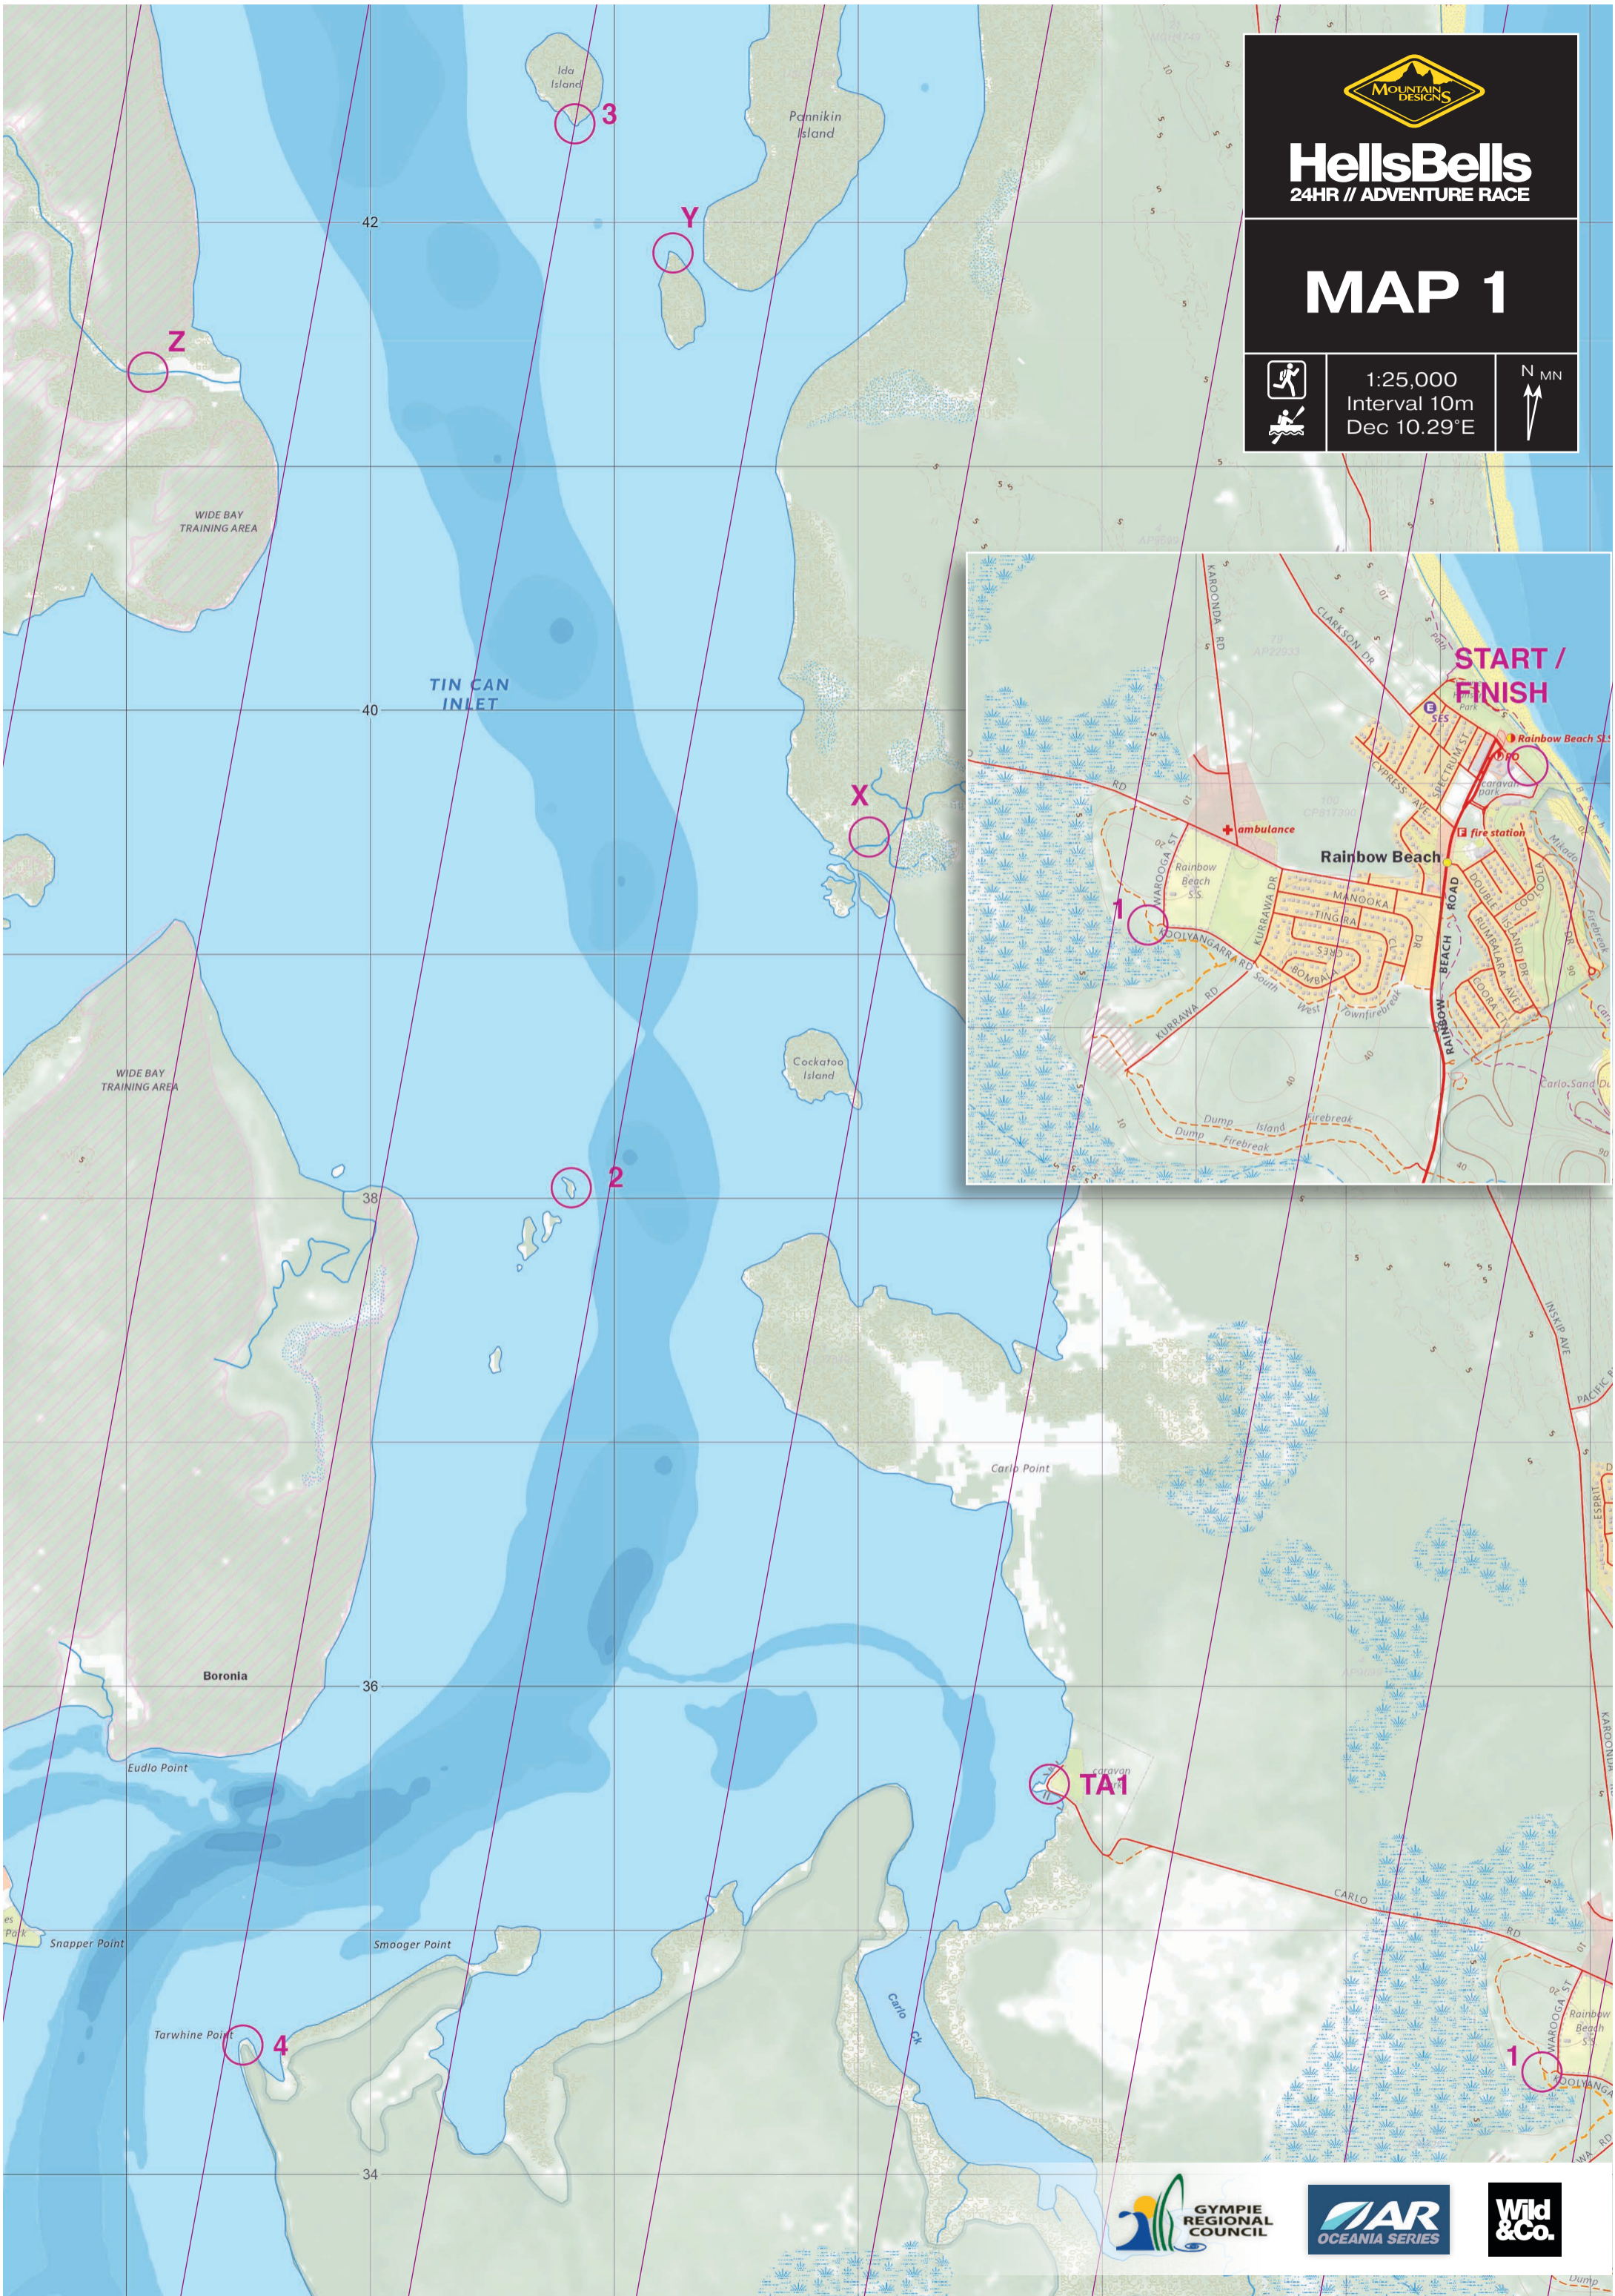

HellsBells

24HR // ADVENTURE RACE

MAP 1

1:25,000
Interval 10m
Dec 10.29°E

HellsBells

24HR // ADVENTURE RACE

MAP 2

1:25,000
Interval 10m
Dec 10.29°E

HellsBells
24HR // ADVENTURE RACE

MAP 3

1:25,000
Interval 10m
Dec 10.29°E

**CAUTION: EXERCISE
EXTREME CARE. STEEP
DECENTS DEPENDING ON
ROUTE CHOICE.**

HellsBells
 24HR // ADVENTURE RACE

MAP 4

 1:25,000
 Interval 10m
 Dec 10.29°E

 N MN

HellsBells

24HR // ADVENTURE RACE

MAP 5

1:25,000
Interval 10m
Dec 10.29°E

HellsBells

24HR // ADVENTURE RACE

MARINE CHARTS

Dec 10.29° E