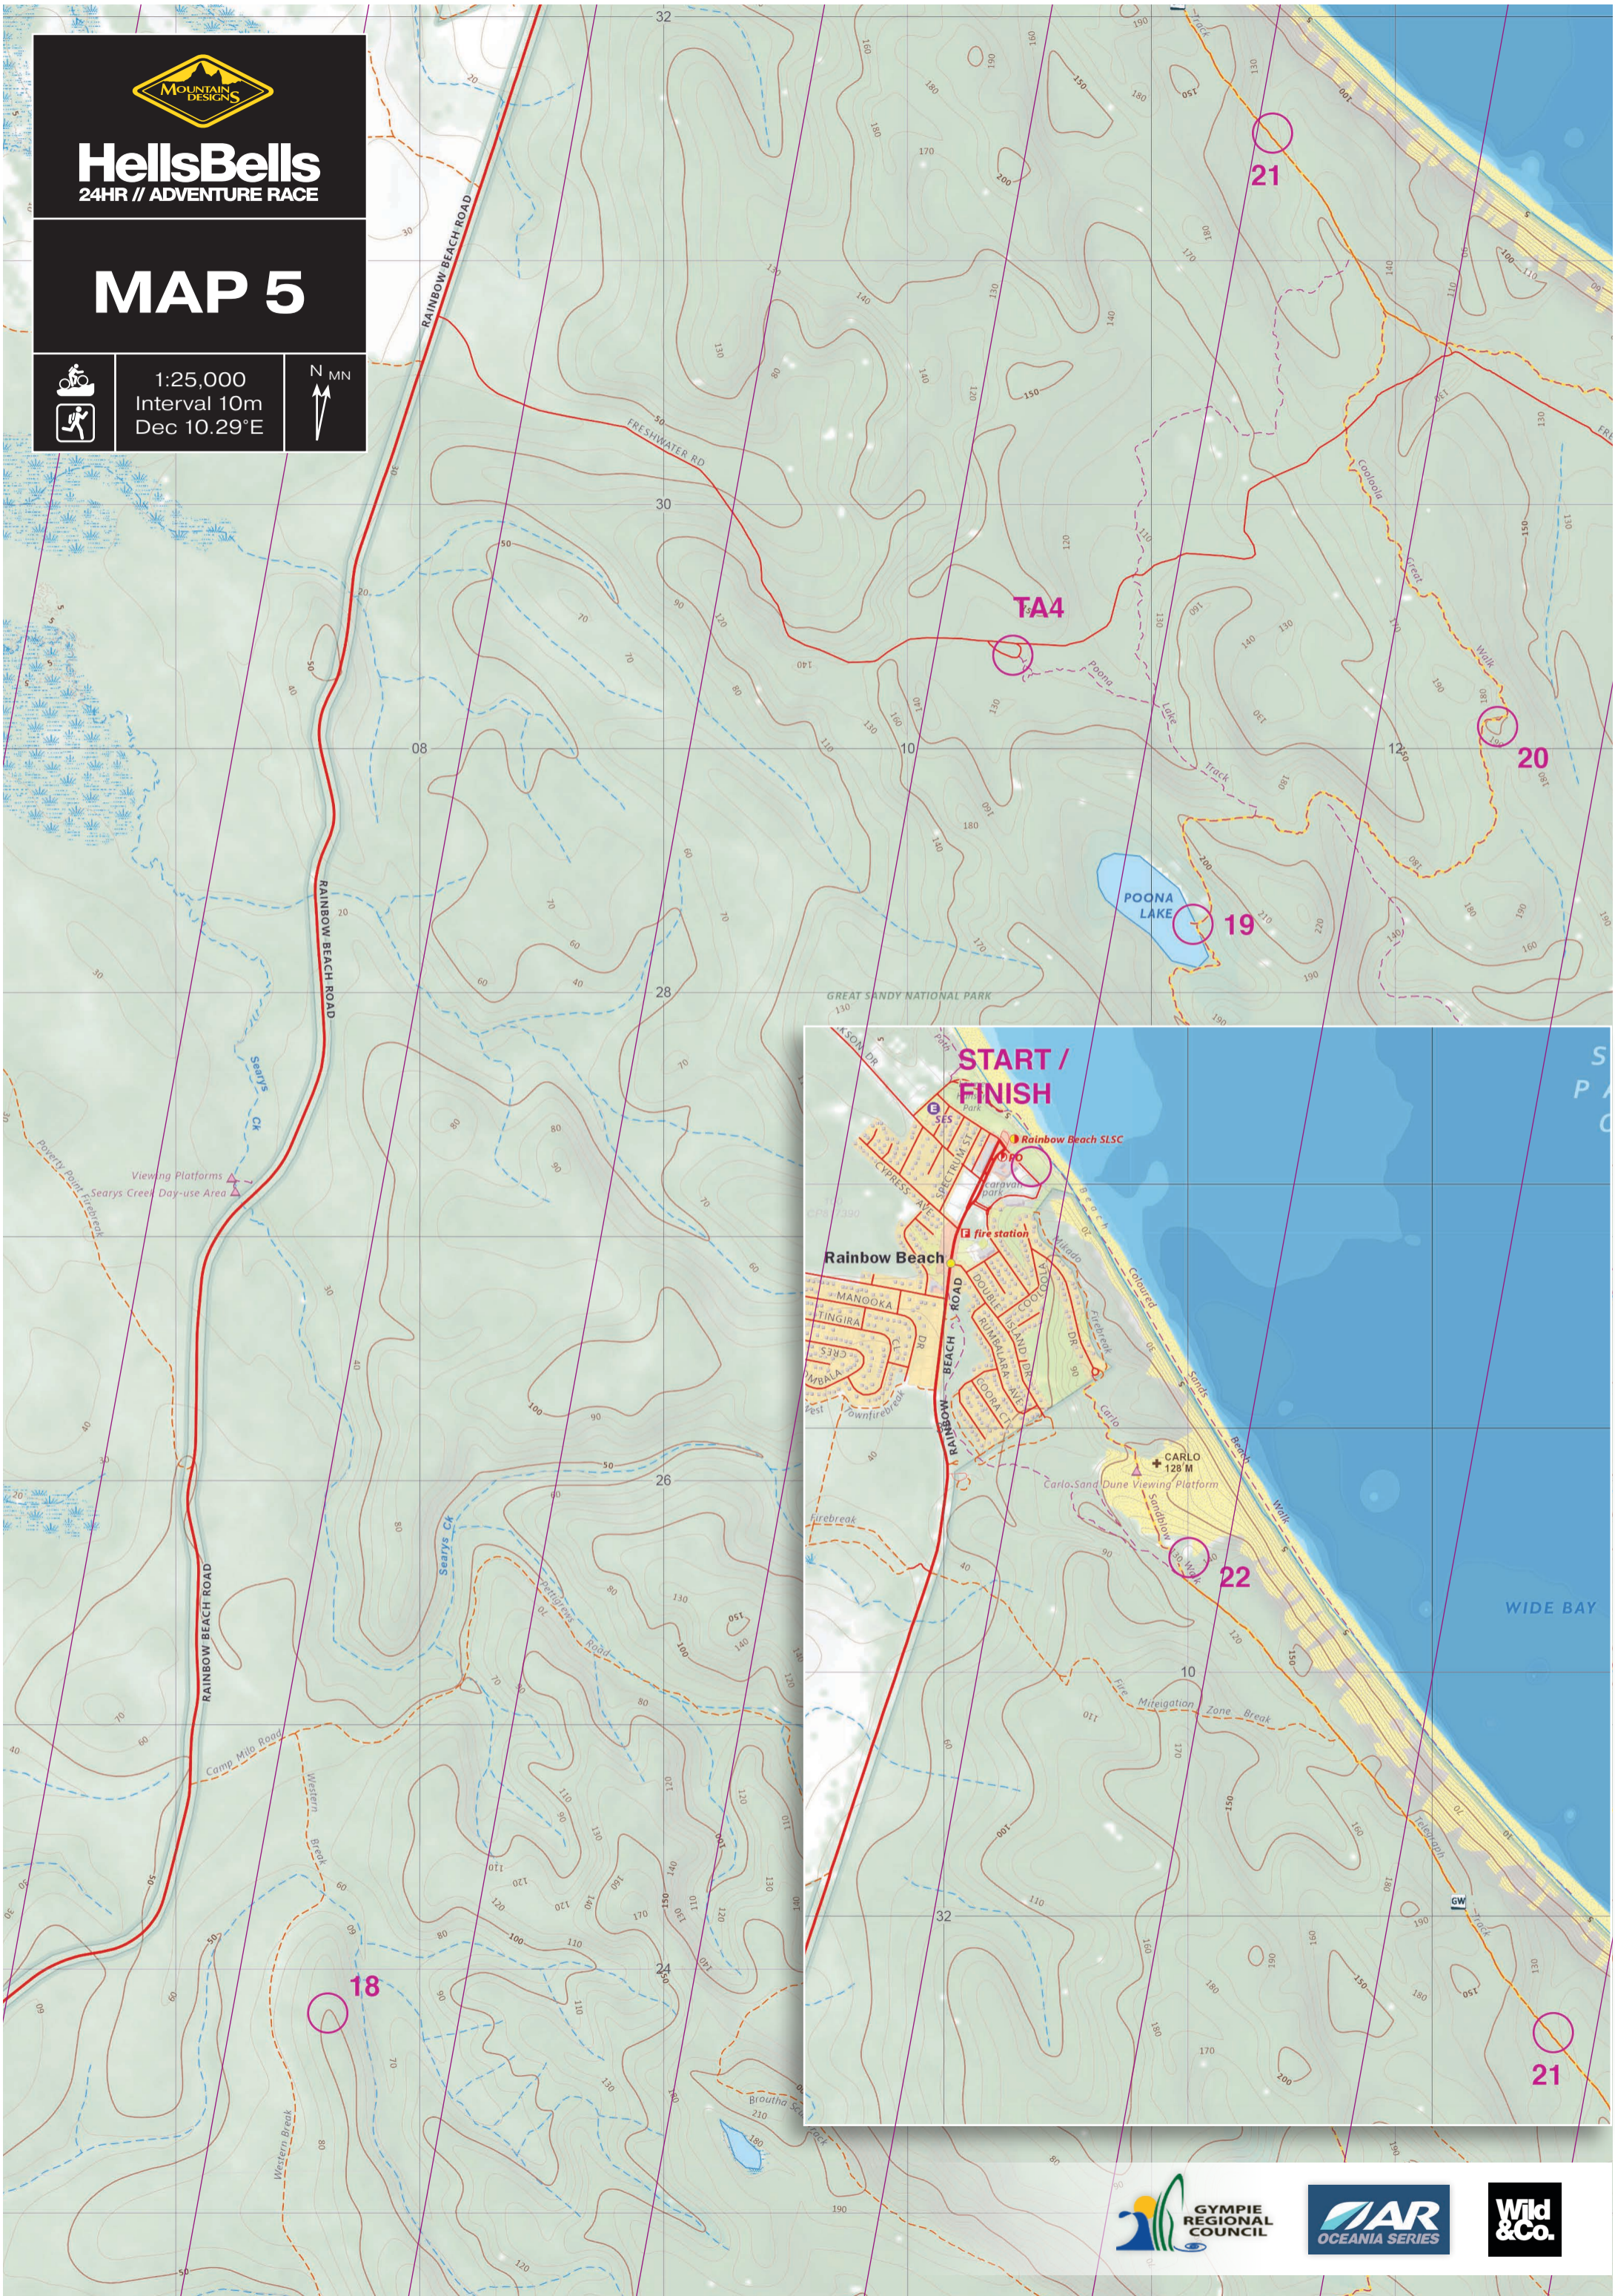

HellsBells

24HR // ADVENTURE RACE

MAP 1

1:25,000
Interval 10m
Dec 10.29°E

HellsBells

24HR // ADVENTURE RACE

MAP 2

1:25,000
Interval 10m
Dec 10.29°E

HellsBells
24HR // ADVENTURE RACE

MAP 3

1:25,000
Interval 10m
Dec 10.29°E

**CAUTION: EXERCISE
EXTREME CARE. STEEP
DECENTS DEPENDING ON
ROUTE CHOICE.**

HellsBells
 24HR // ADVENTURE RACE

MAP 4

 1:25,000
 Interval 10m
 Dec 10.29°E

 N MN

HellsBells

24HR // ADVENTURE RACE

MAP 5

1:25,000
Interval 10m
Dec 10.29°E

HellsBells

24HR // ADVENTURE RACE

MARINE CHARTS

Dec 10.29° E