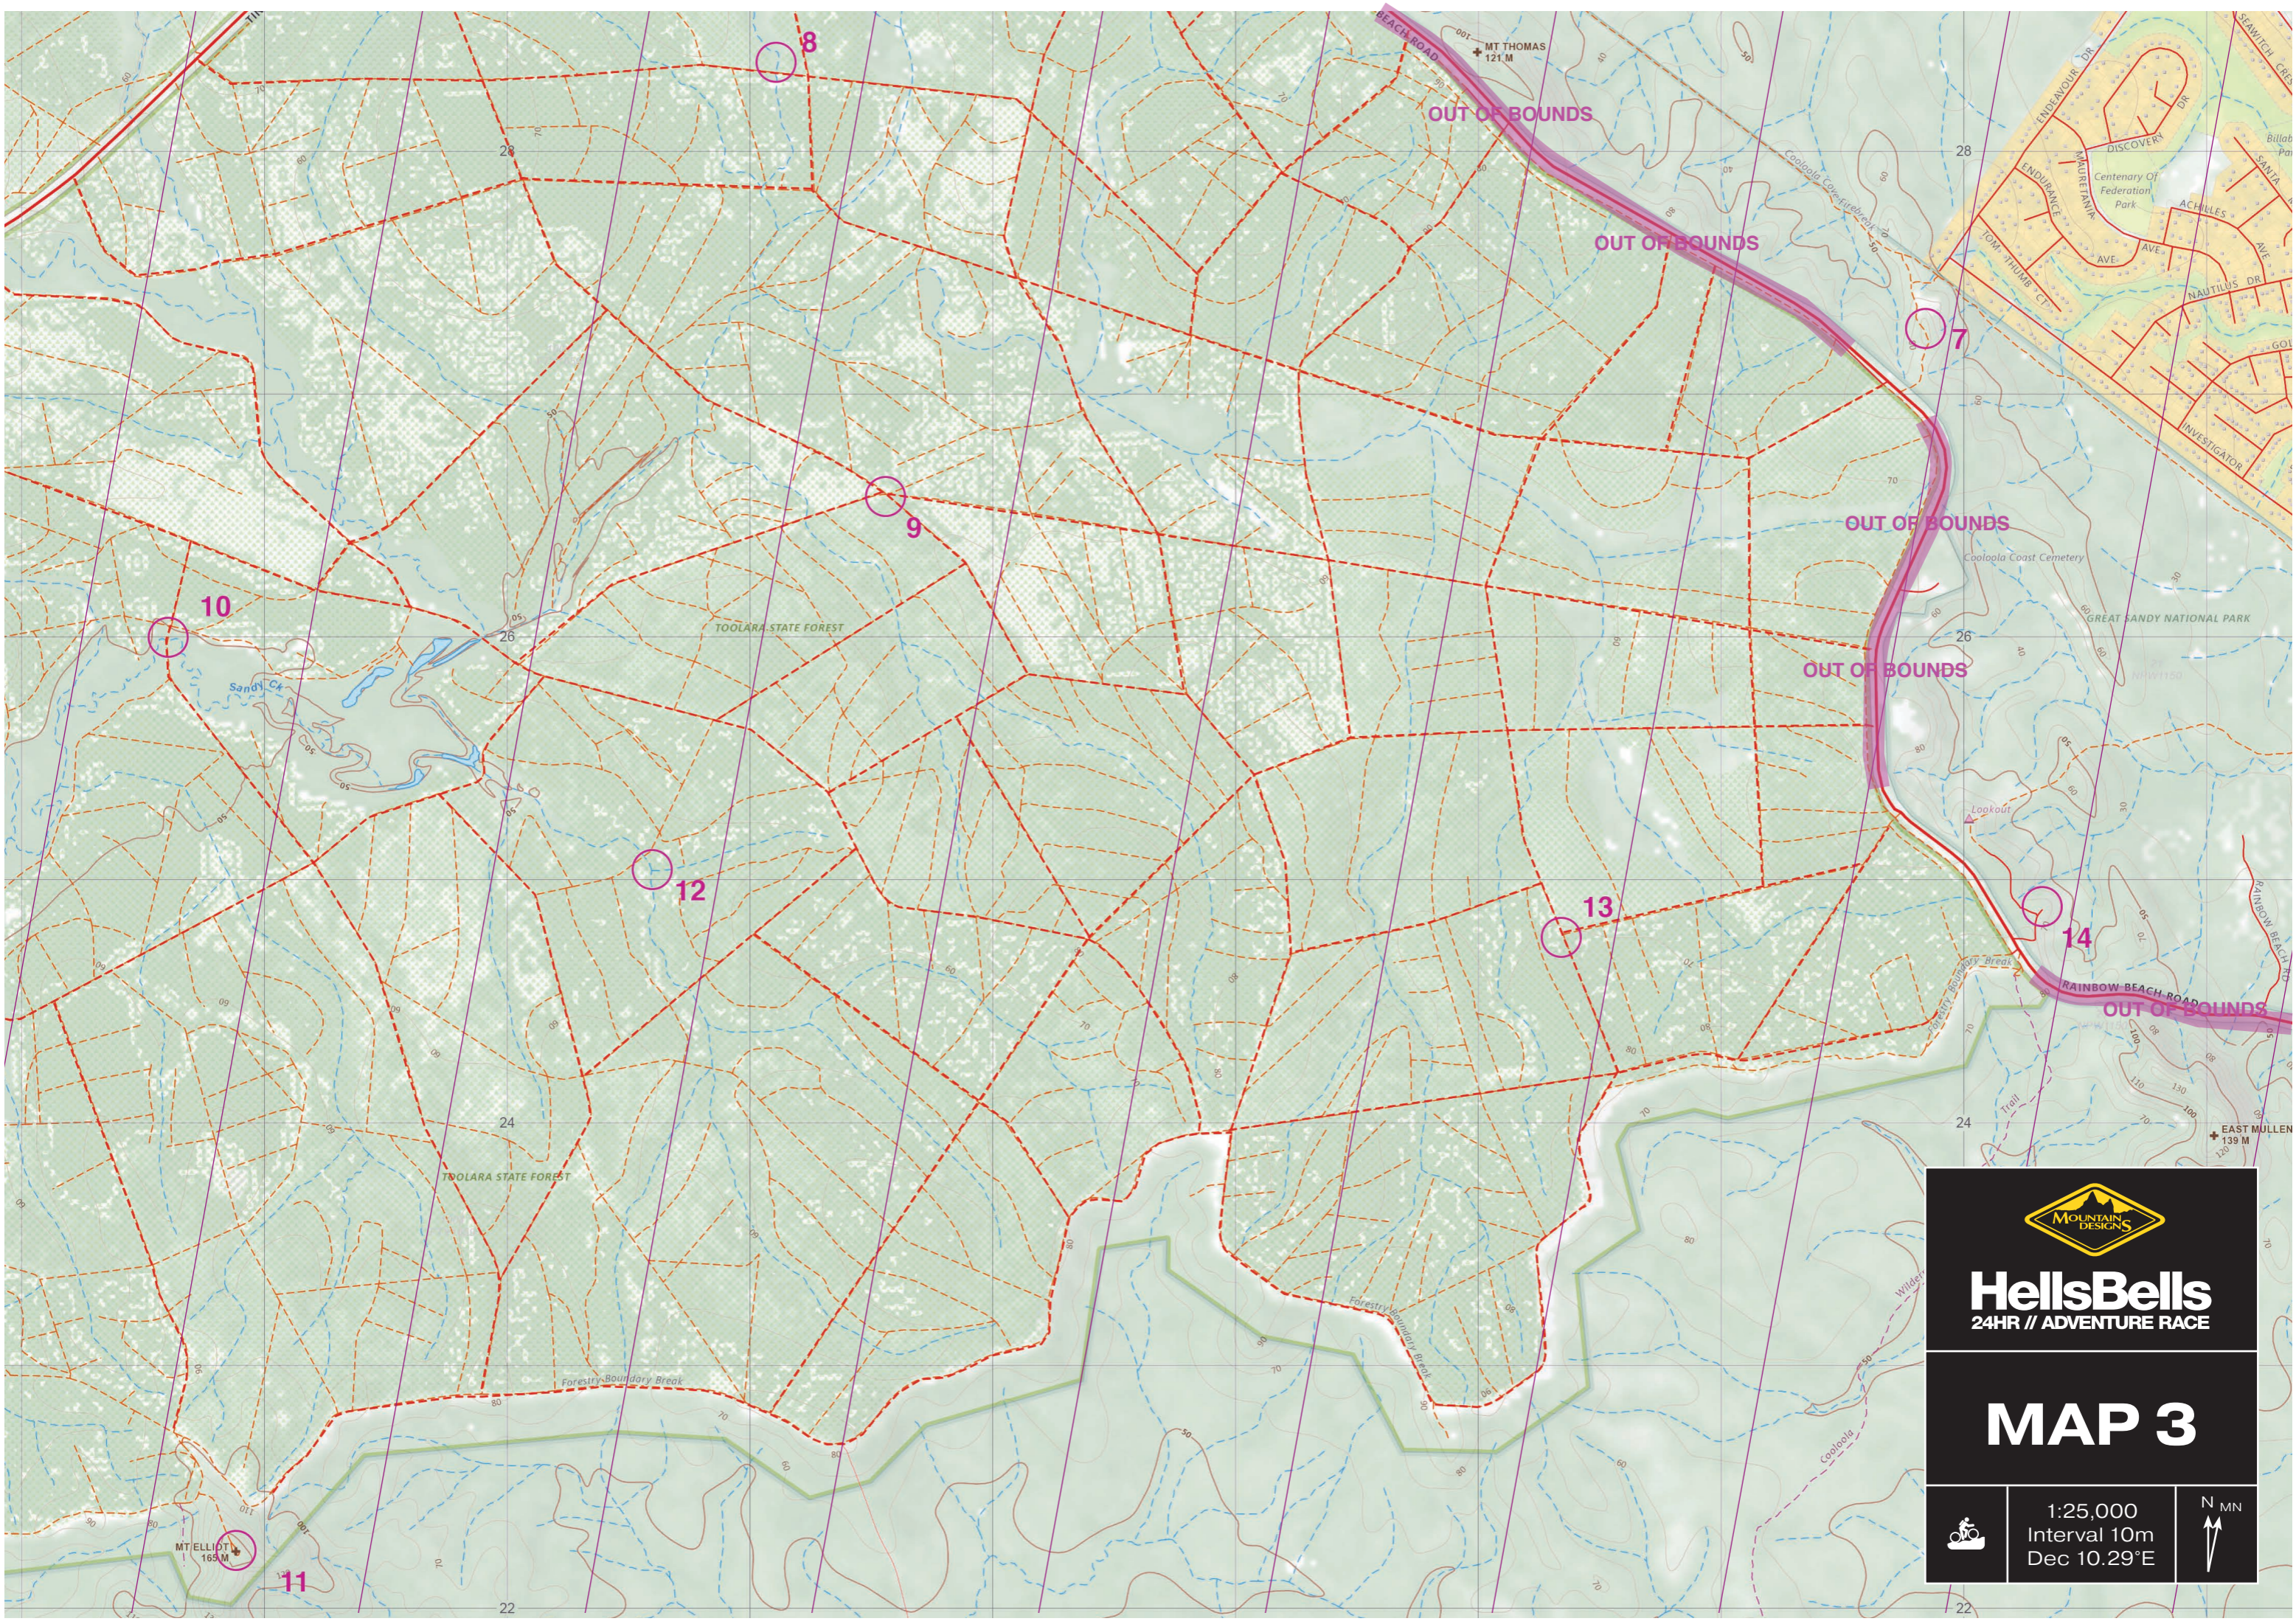

HellsBells

24HR // ADVENTURE RACE

MAP 1

1:25,000
Interval 10m
Dec 10.29°E

HellsBells

24HR // ADVENTURE RACE

MAP 2

1:25,000
Interval 10m
Dec 10.29°E

HellsBells
24HR // ADVENTURE RACE

MAP 3

1:25,000
Interval 10m
Dec 10.29°E

**CAUTION: EXERCISE
EXTREME CARE. STEEP
DECENTS DEPENDING ON
ROUTE CHOICE.**

HellsBells
 24HR // ADVENTURE RACE

MAP 4

 1:25,000
 Interval 10m
 Dec 10.29°E

 N MN

HellsBells

24HR // ADVENTURE RACE

MAP 5

1:25,000
Interval 10m
Dec 10.29°E

HellsBells

24HR // ADVENTURE RACE

MARINE CHARTS

Dec 10.29° E