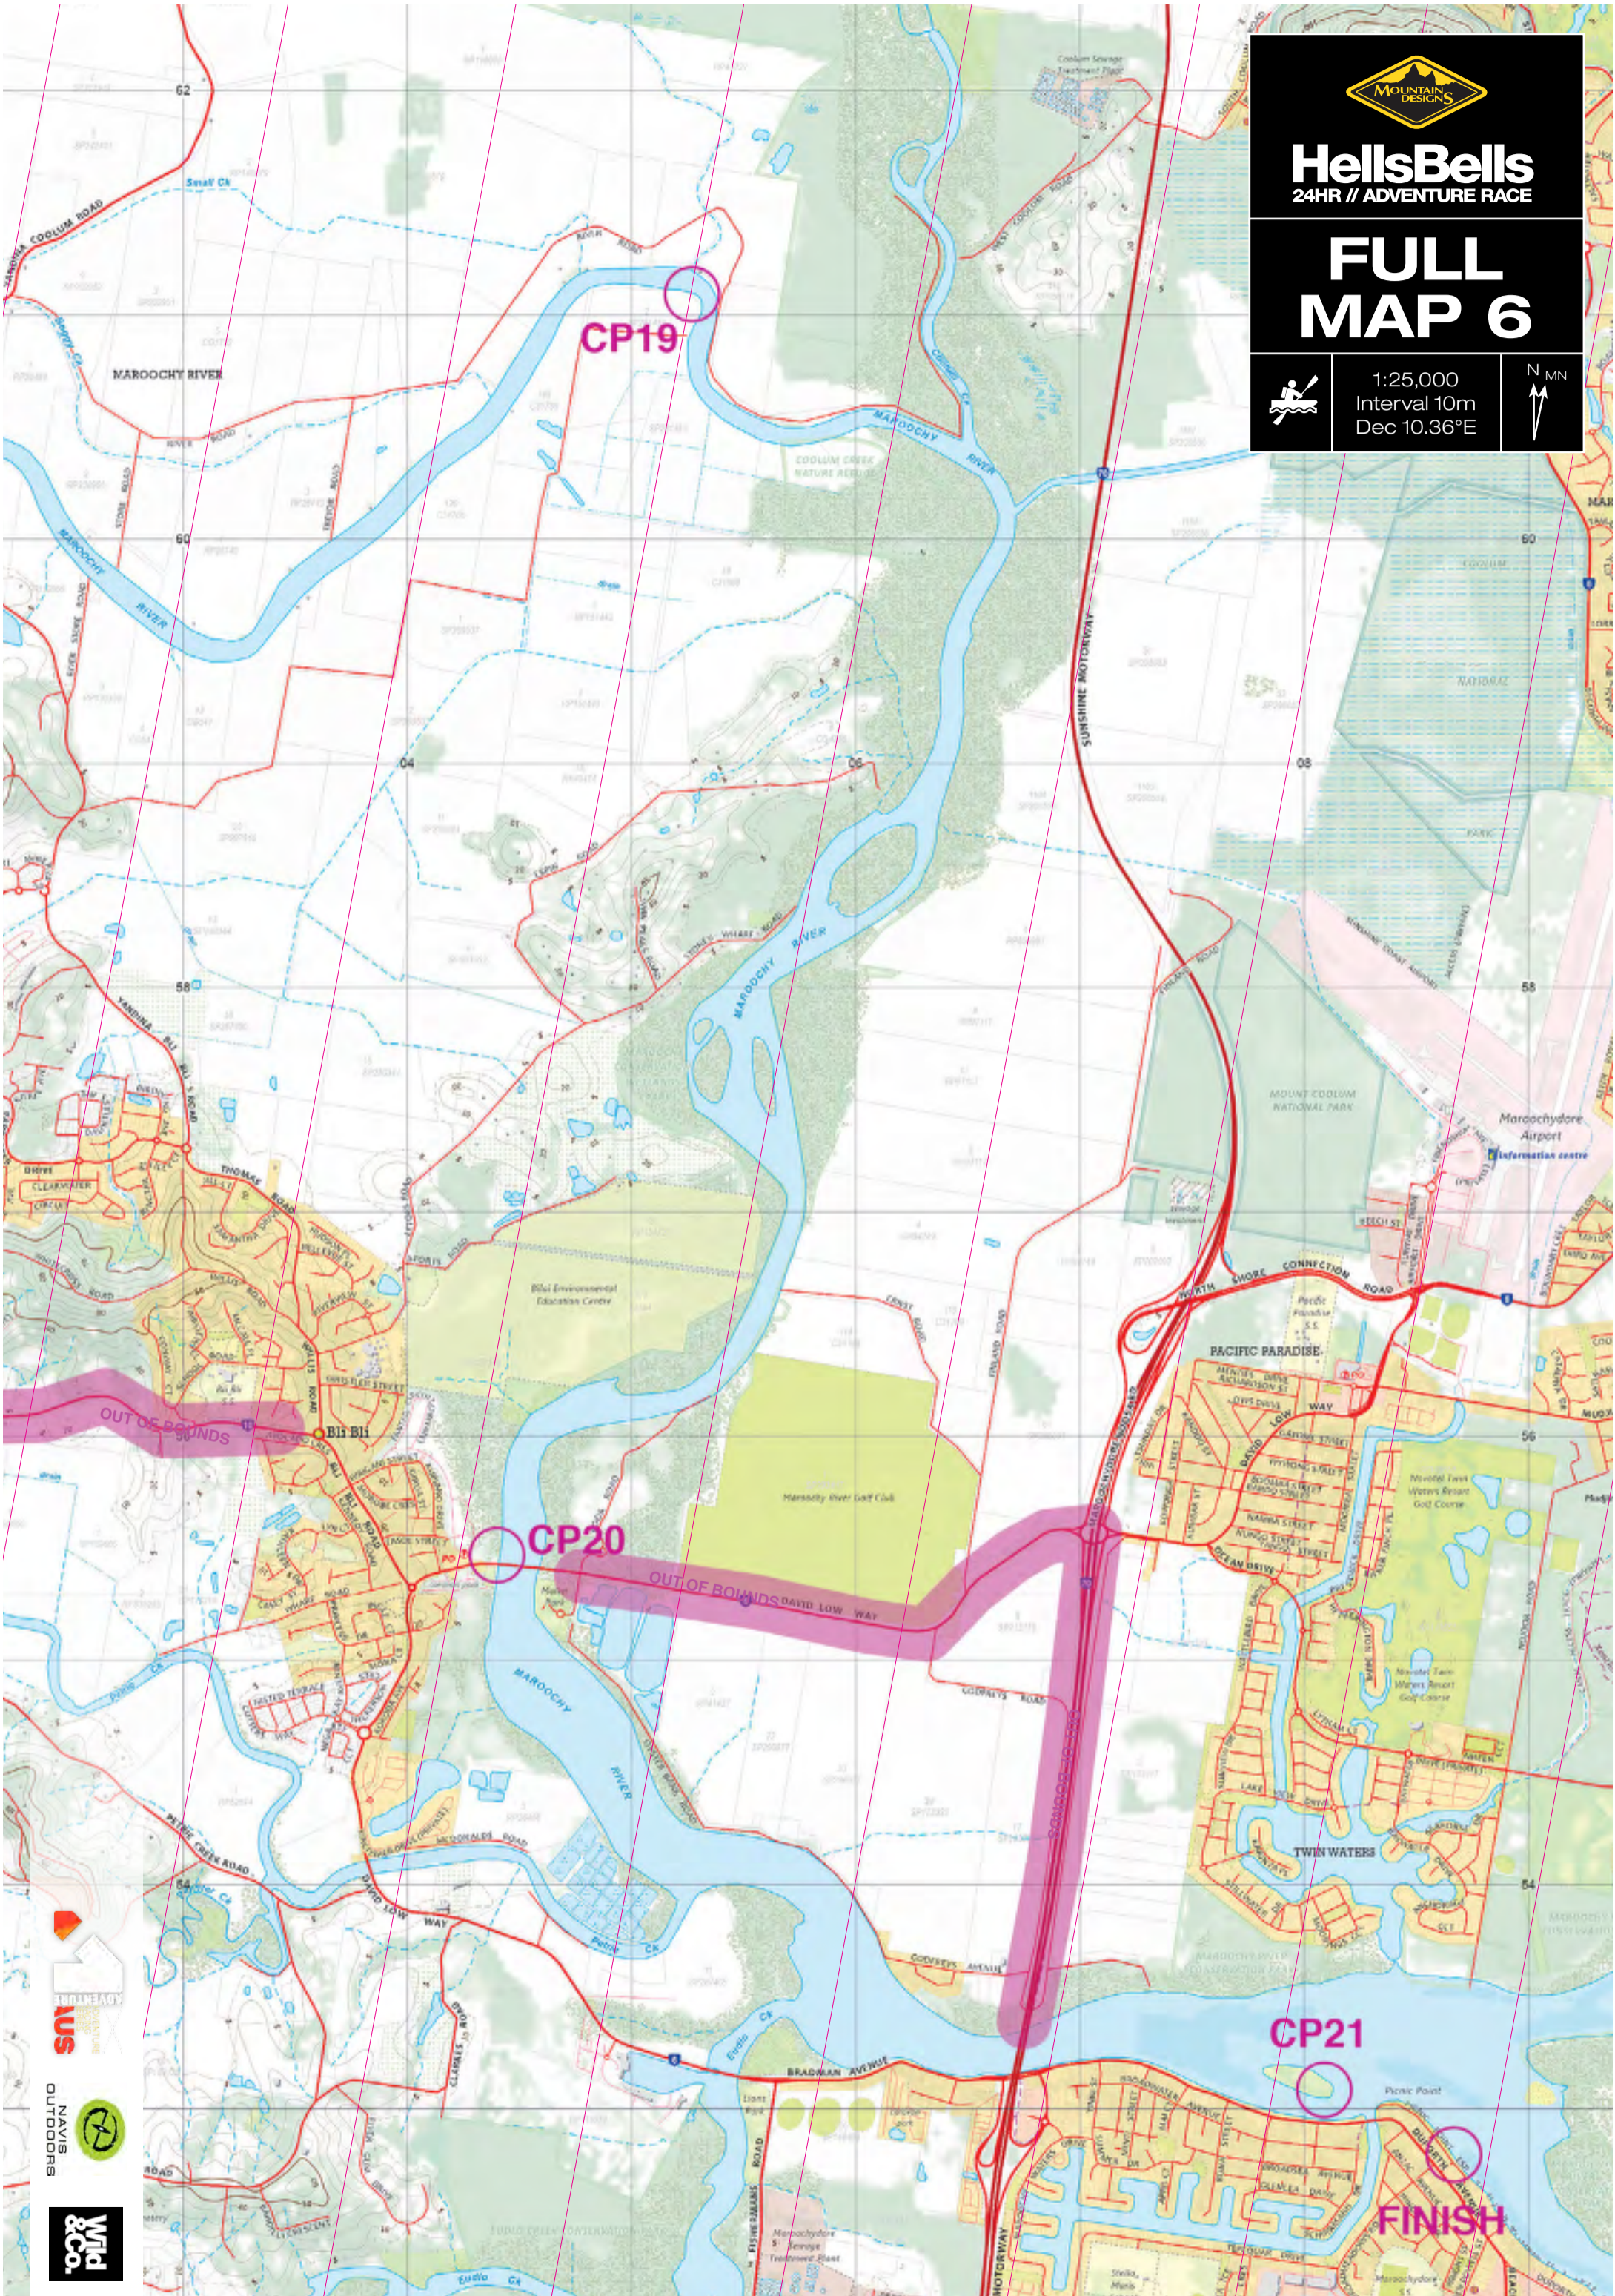

# FULL MAP 3

1:25,000  
Interval 10m  
Dec 10.36°E

**CAUTION: EXERCISE  
EXTREME CARE. STEEP  
DECENTS DEPENDING ON  
ROUTE CHOICE.**

**HellsBells**  
24HR // ADVENTURE RACE

# FULL MAP 2

1:25,000  
Interval 10m  
Dec 10.36°E

**CAUTION: EXERCISE  
EXTREME CARE. STEEP  
DECENTS DEPENDING ON  
ROUTE CHOICE.**

**CAUTION: EXERCISE  
EXTREME CARE. STEEP  
DECENTS DEPENDING ON  
ROUTE CHOICE.**

# FULL MAP 4

 1:25,000  
Interval 10m  
Dec 10.36°E 

**CAUTION: CYCLISTS MUST BE  
SILENT AND DIM LIGHTS AROUND  
FARM HOUSE AT END OF WEIR  
INTAKE ROAD!**

# FULL MAP 6

1:25,000  
Interval 10m  
Dec 10.36°E

CP19

CP20

CP21

FINISH