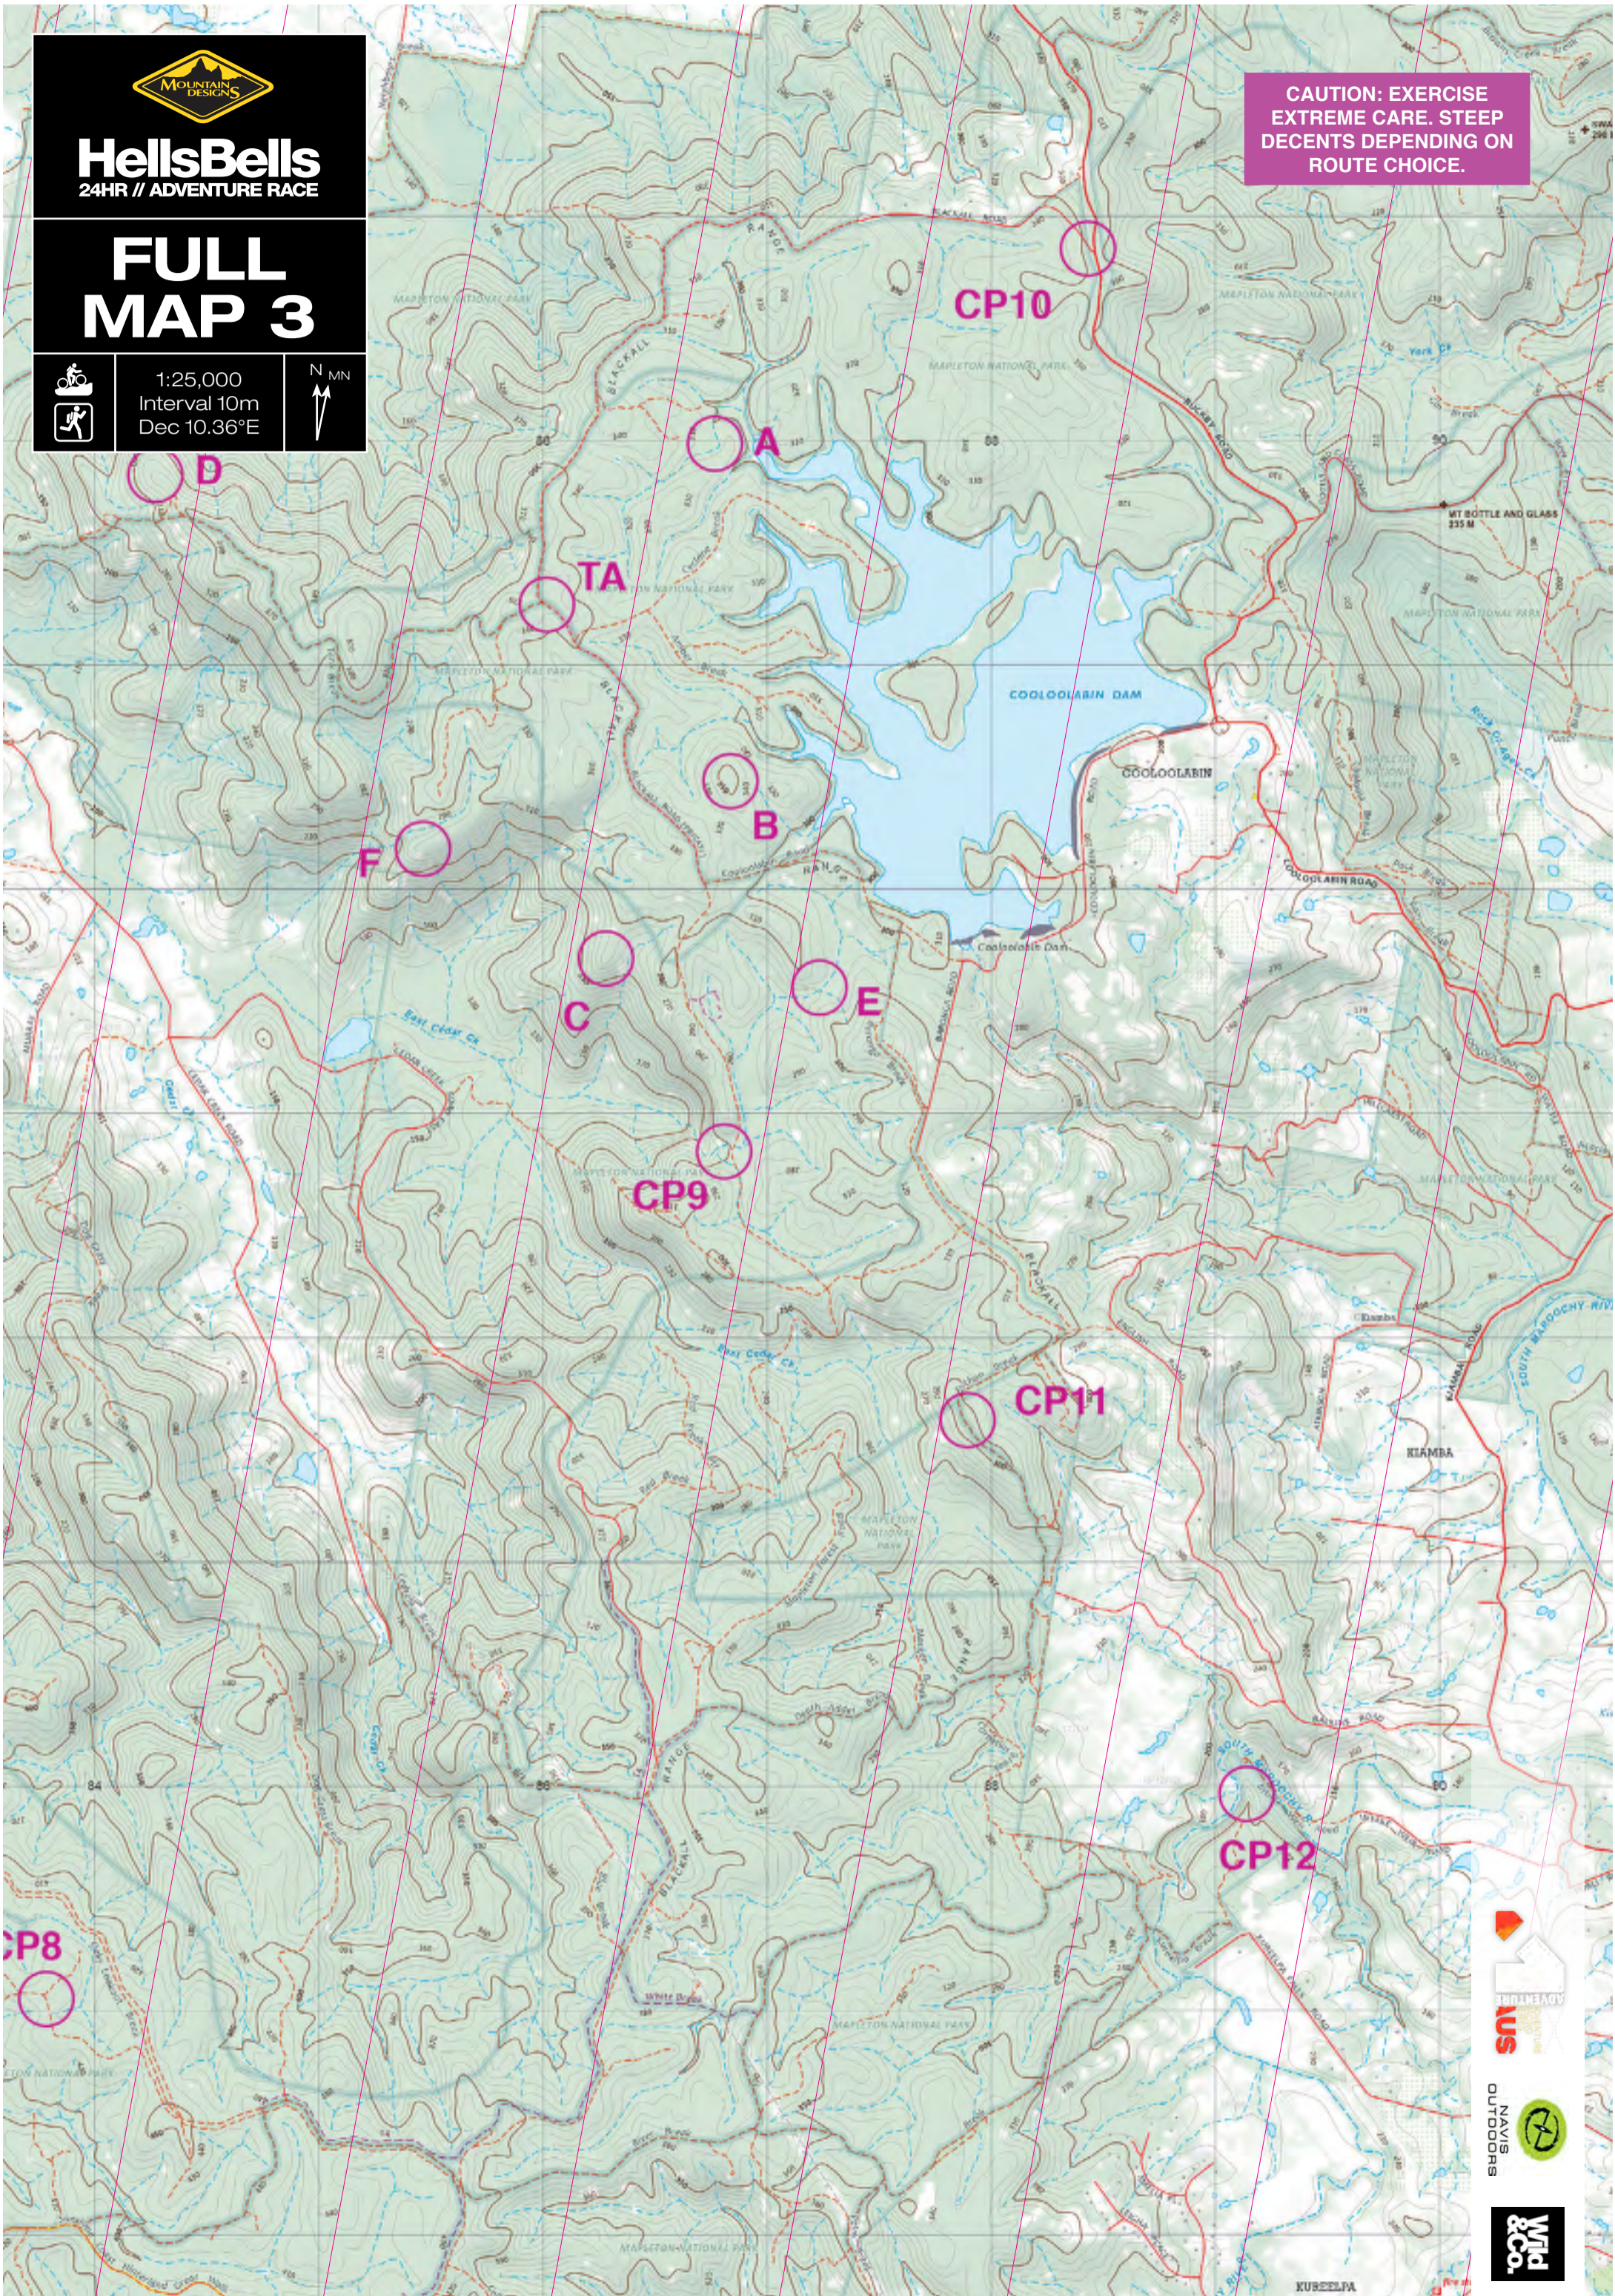

# FULL MAP 1

1:25,000  
Interval 10m  
Dec 10.36°E

CP5

TA

CP4

START/TA

CP1

CP3

# FULL MAP 3

1:25,000  
Interval 10m  
Dec 10.36°E

**CAUTION: EXERCISE  
EXTREME CARE. STEEP  
DECENTS DEPENDING ON  
ROUTE CHOICE.**

**HellsBells**  
24HR // ADVENTURE RACE

# FULL MAP 2

1:25,000  
Interval 10m  
Dec 10.36°E

**CAUTION: EXERCISE  
EXTREME CARE. STEEP  
DECENTS DEPENDING ON  
ROUTE CHOICE.**

**CAUTION: EXERCISE  
EXTREME CARE. STEEP  
DECENTS DEPENDING ON  
ROUTE CHOICE.**

# FULL MAP 6

1:25,000  
Interval 10m  
Dec 10.36°E

CP19

CP20

CP21

FINISH