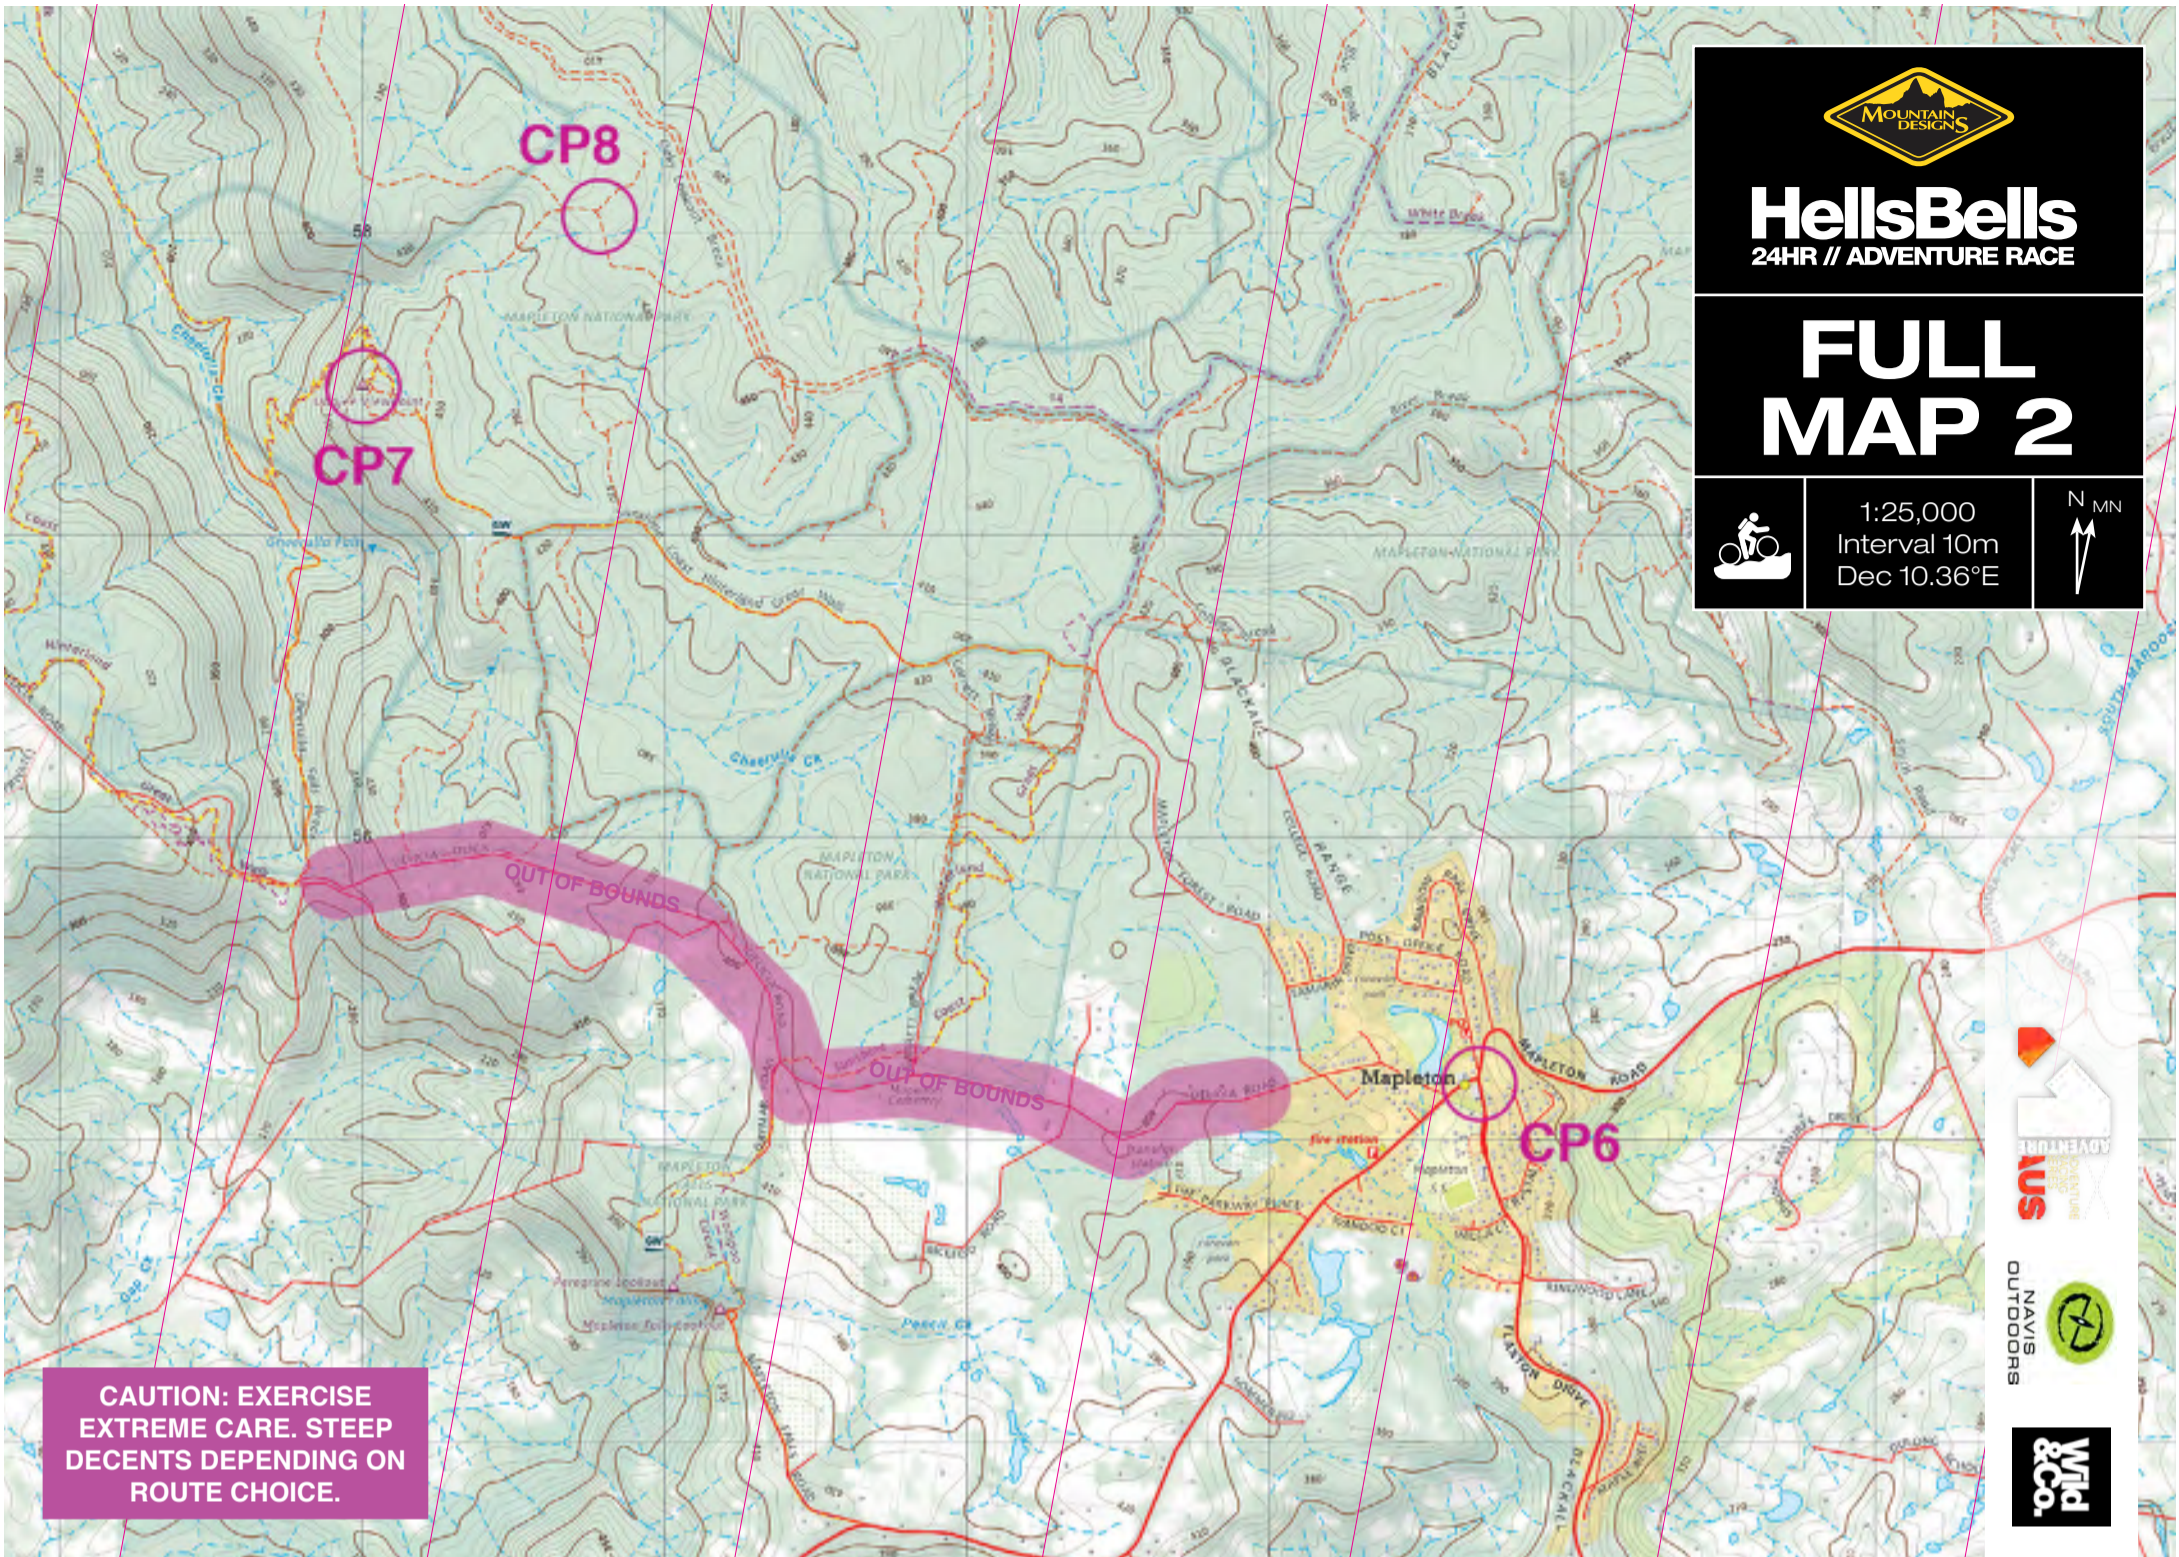

# FULL MAP 3

1:25,000  
Interval 10m  
Dec 10.36°E

**CAUTION: EXERCISE  
EXTREME CARE. STEEP  
DECENTS DEPENDING ON  
ROUTE CHOICE.**

**HellsBells**  
24HR // ADVENTURE RACE

# FULL MAP 2

1:25,000  
Interval 10m  
Dec 10.36°E

**CAUTION: EXERCISE  
EXTREME CARE. STEEP  
DECENTS DEPENDING ON  
ROUTE CHOICE.**

**CAUTION: EXERCISE  
EXTREME CARE. STEEP  
DECENTS DEPENDING ON  
ROUTE CHOICE.**

  
**HellsBells**  
24HR // ADVENTURE RACE

# FULL MAP 6

1:25,000  
Interval 10m  
Dec 10.36°E

CP19

CP20

CP21

FINISH