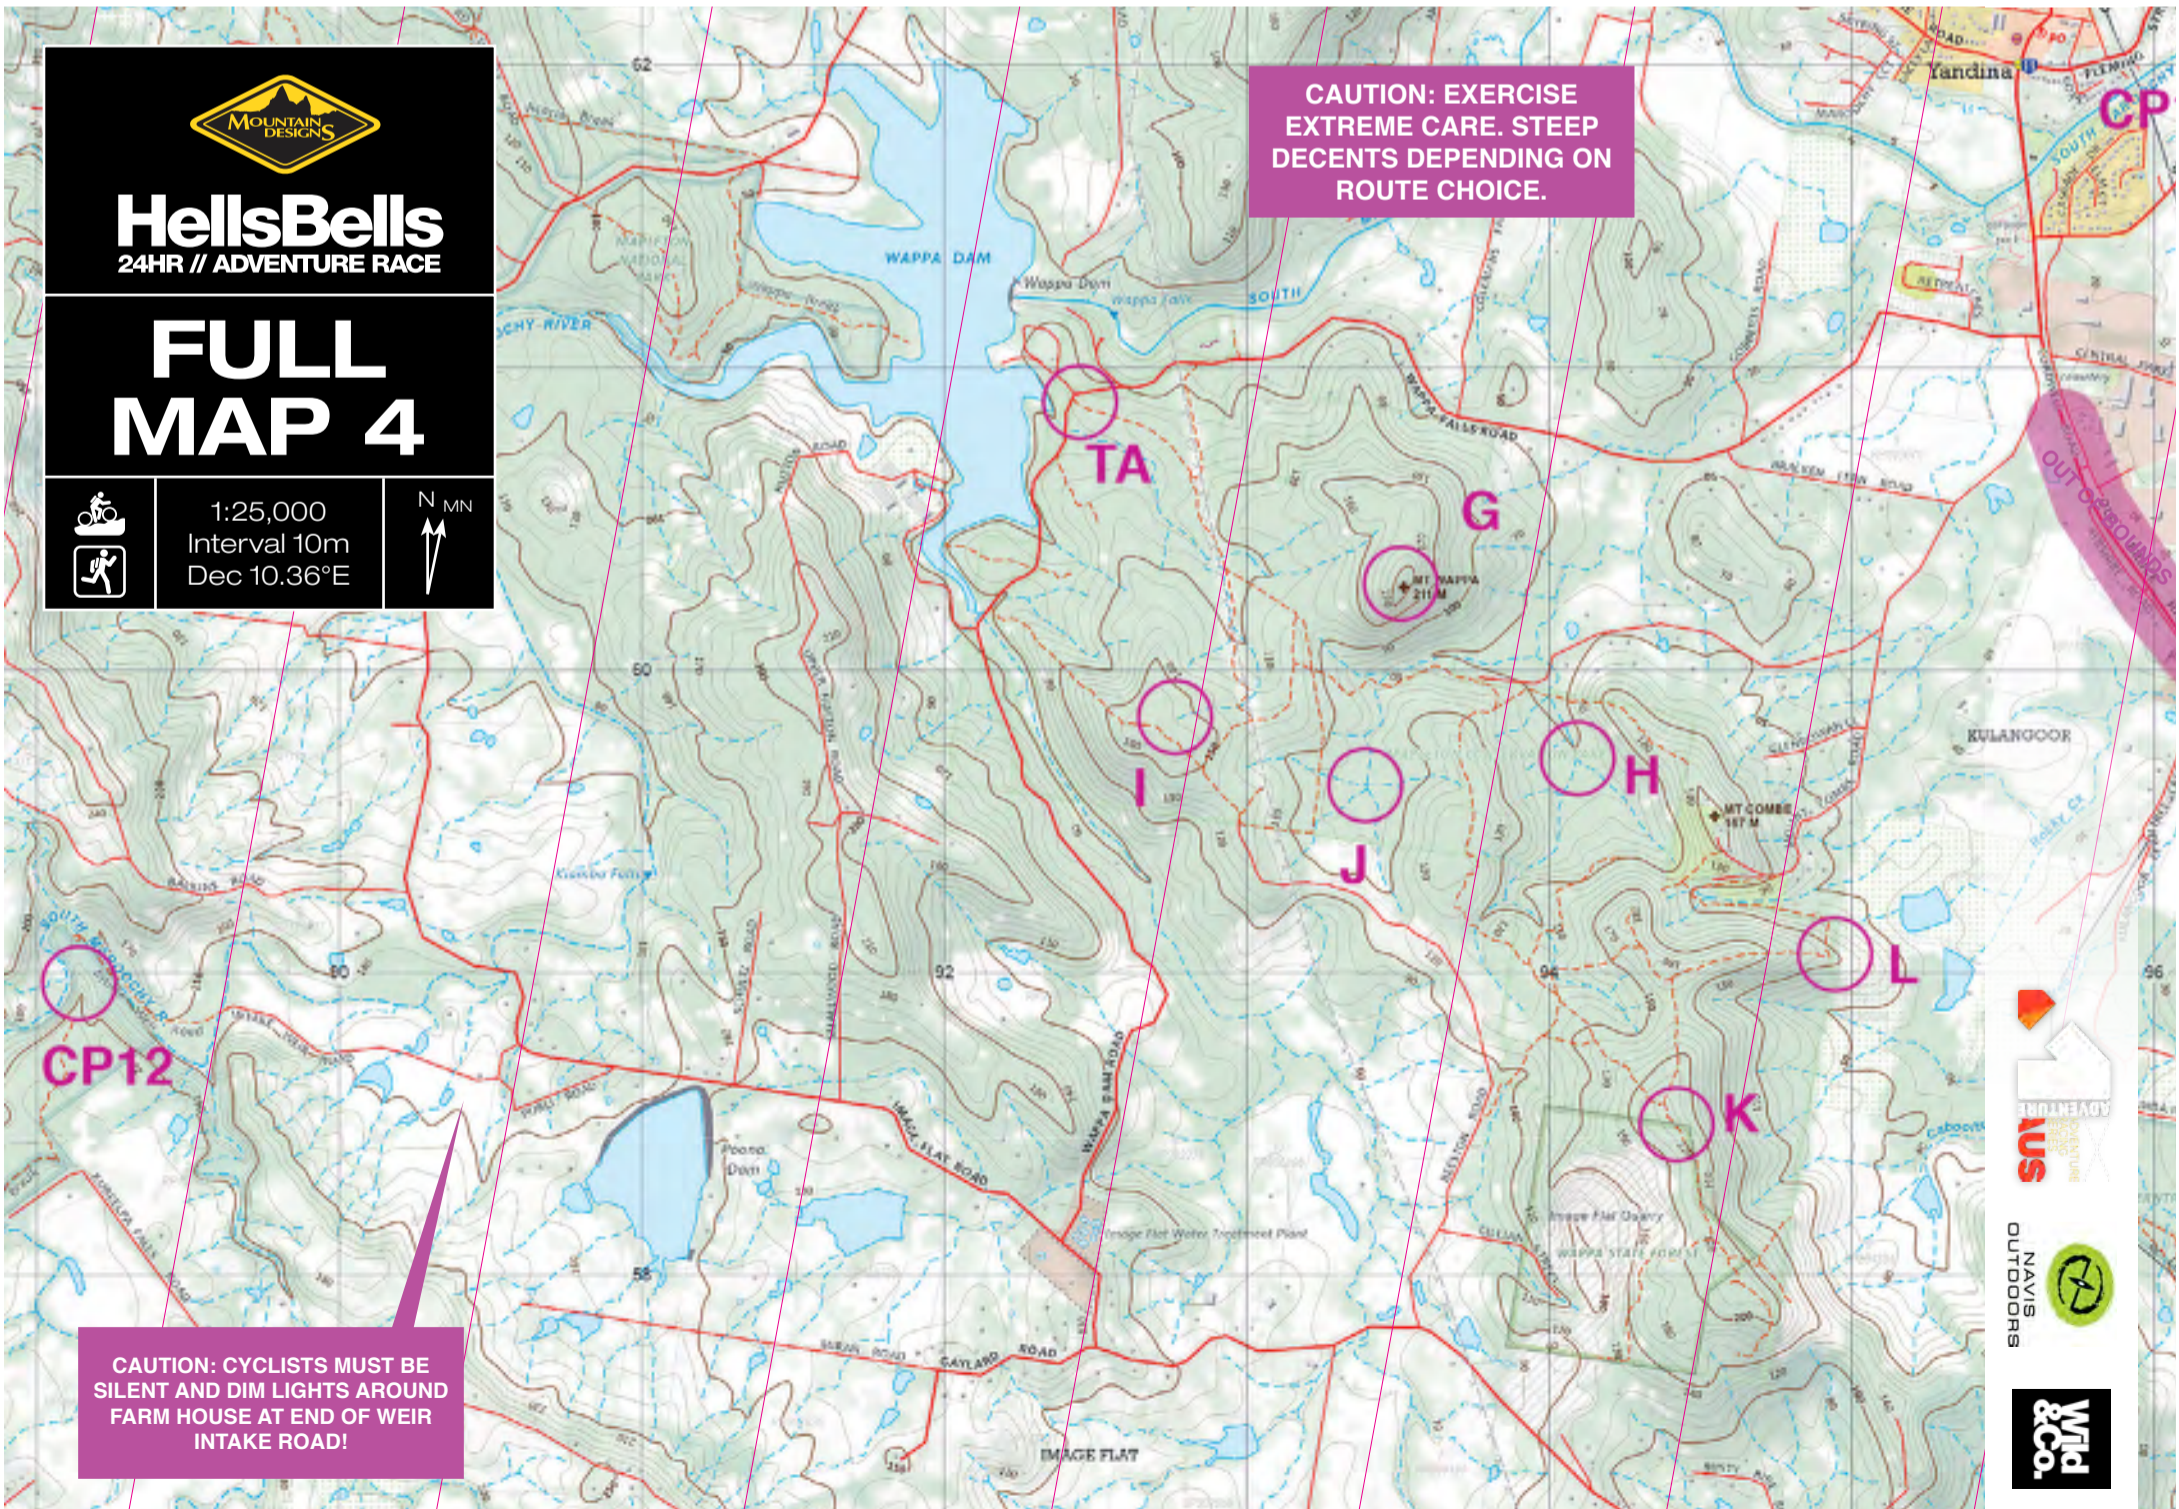

# FULL MAP 3

1:25,000  
Interval 10m  
Dec 10.36°E

**CAUTION: EXERCISE  
EXTREME CARE. STEEP  
DECENTS DEPENDING ON  
ROUTE CHOICE.**

**HellsBells**  
24HR // ADVENTURE RACE

# FULL MAP 2

1:25,000  
Interval 10m  
Dec 10.36°E

**CAUTION: EXERCISE  
EXTREME CARE. STEEP  
DECENTS DEPENDING ON  
ROUTE CHOICE.**

**CAUTION: EXERCISE  
EXTREME CARE. STEEP  
DECENTS DEPENDING ON  
ROUTE CHOICE.**

  
**HellsBells**  
24HR // ADVENTURE RACE

# FULL MAP 6

1:25,000  
Interval 10m  
Dec 10.36°E

CP19

CP20

CP21

FINISH