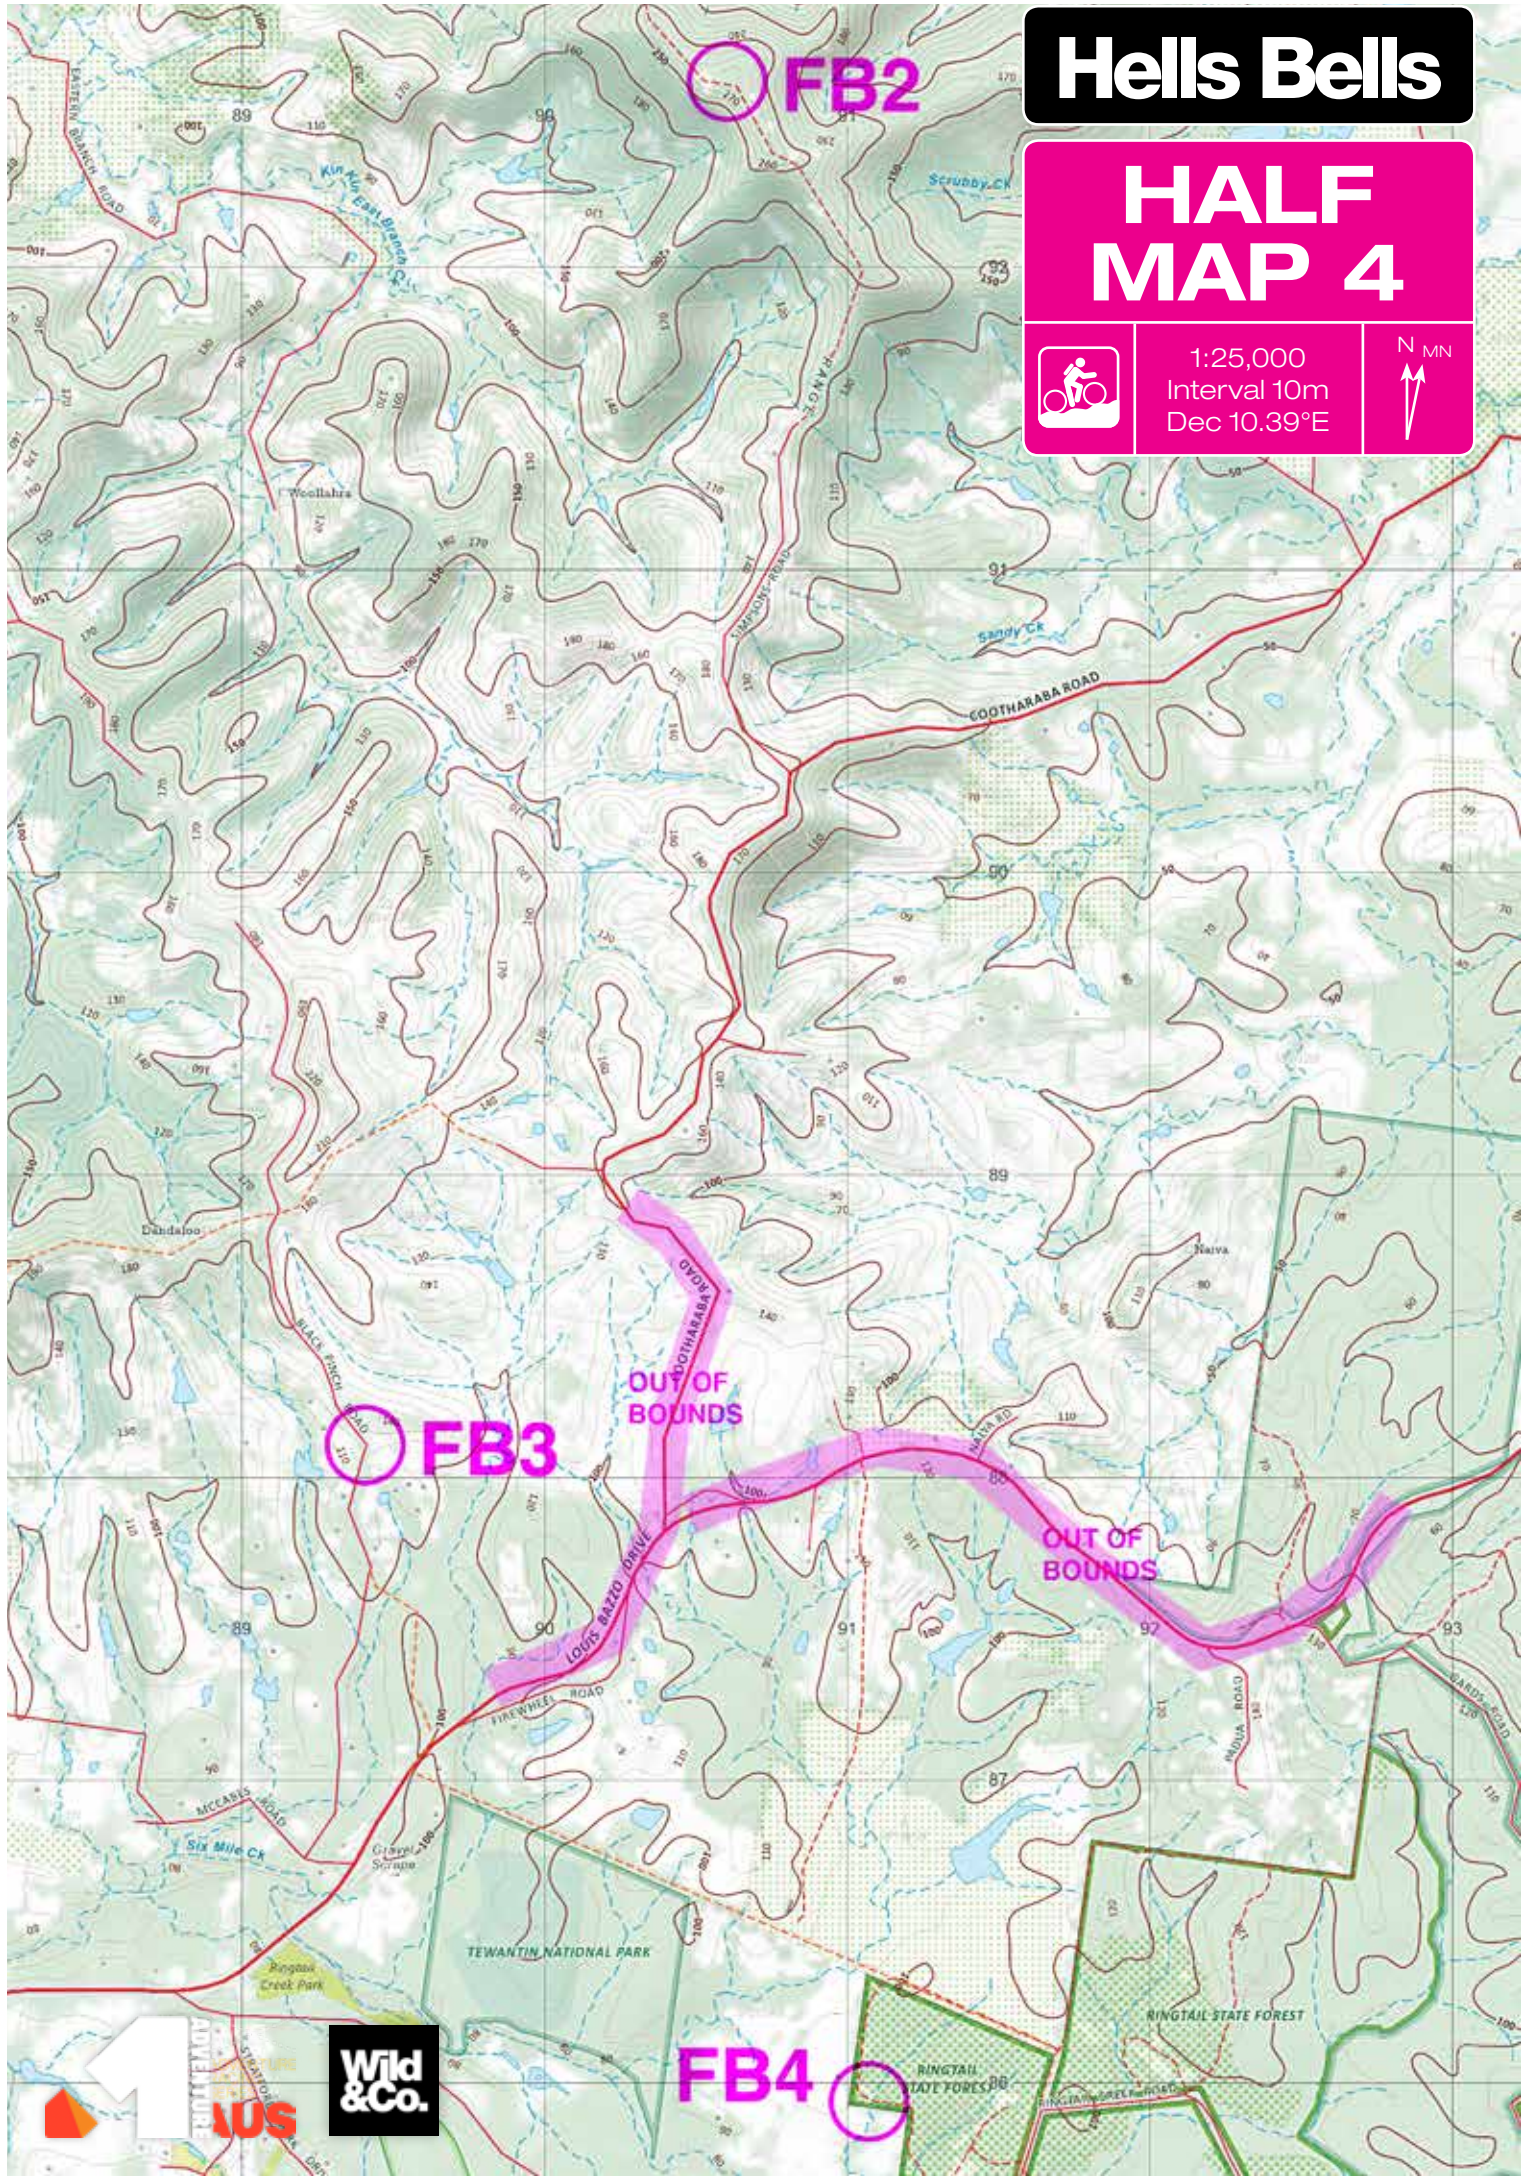

Hells Bells

HALF MAP 1

1:25,000
Interval 10m
Dec 10.39°E

TA1

5

4

6

3

2

1

OUT OF BOUNDS

Hells Bells

HALF MAP 4

1:25,000
Interval 10m
Dec 10.39°E

FB2

FB3

FB4

OUT OF BOUNDS

OUT OF BOUNDS

Hells Bells

FULL MAP 6

1:25,000
Interval 10m
Dec 10.39°E

35

34