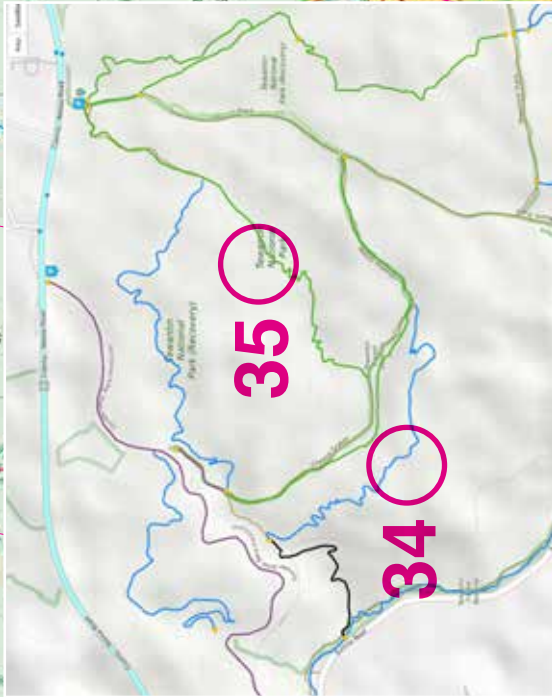

Hells Bells

HALF MAP 1

1:25,000
Interval 10m
Dec 10.39°E

TA1

5

4

6

3

2

1

OUT OF BOUNDS

Hells Bells

HALF MAP 4

1:25,000
Interval 10m
Dec 10.39°E

FB2

FB3

FB4

OUT OF BOUNDS

OUT OF BOUNDS

Hells Bells

FULL MAP 6

1:25,000
Interval 10m
Dec 10.39°E

35

34