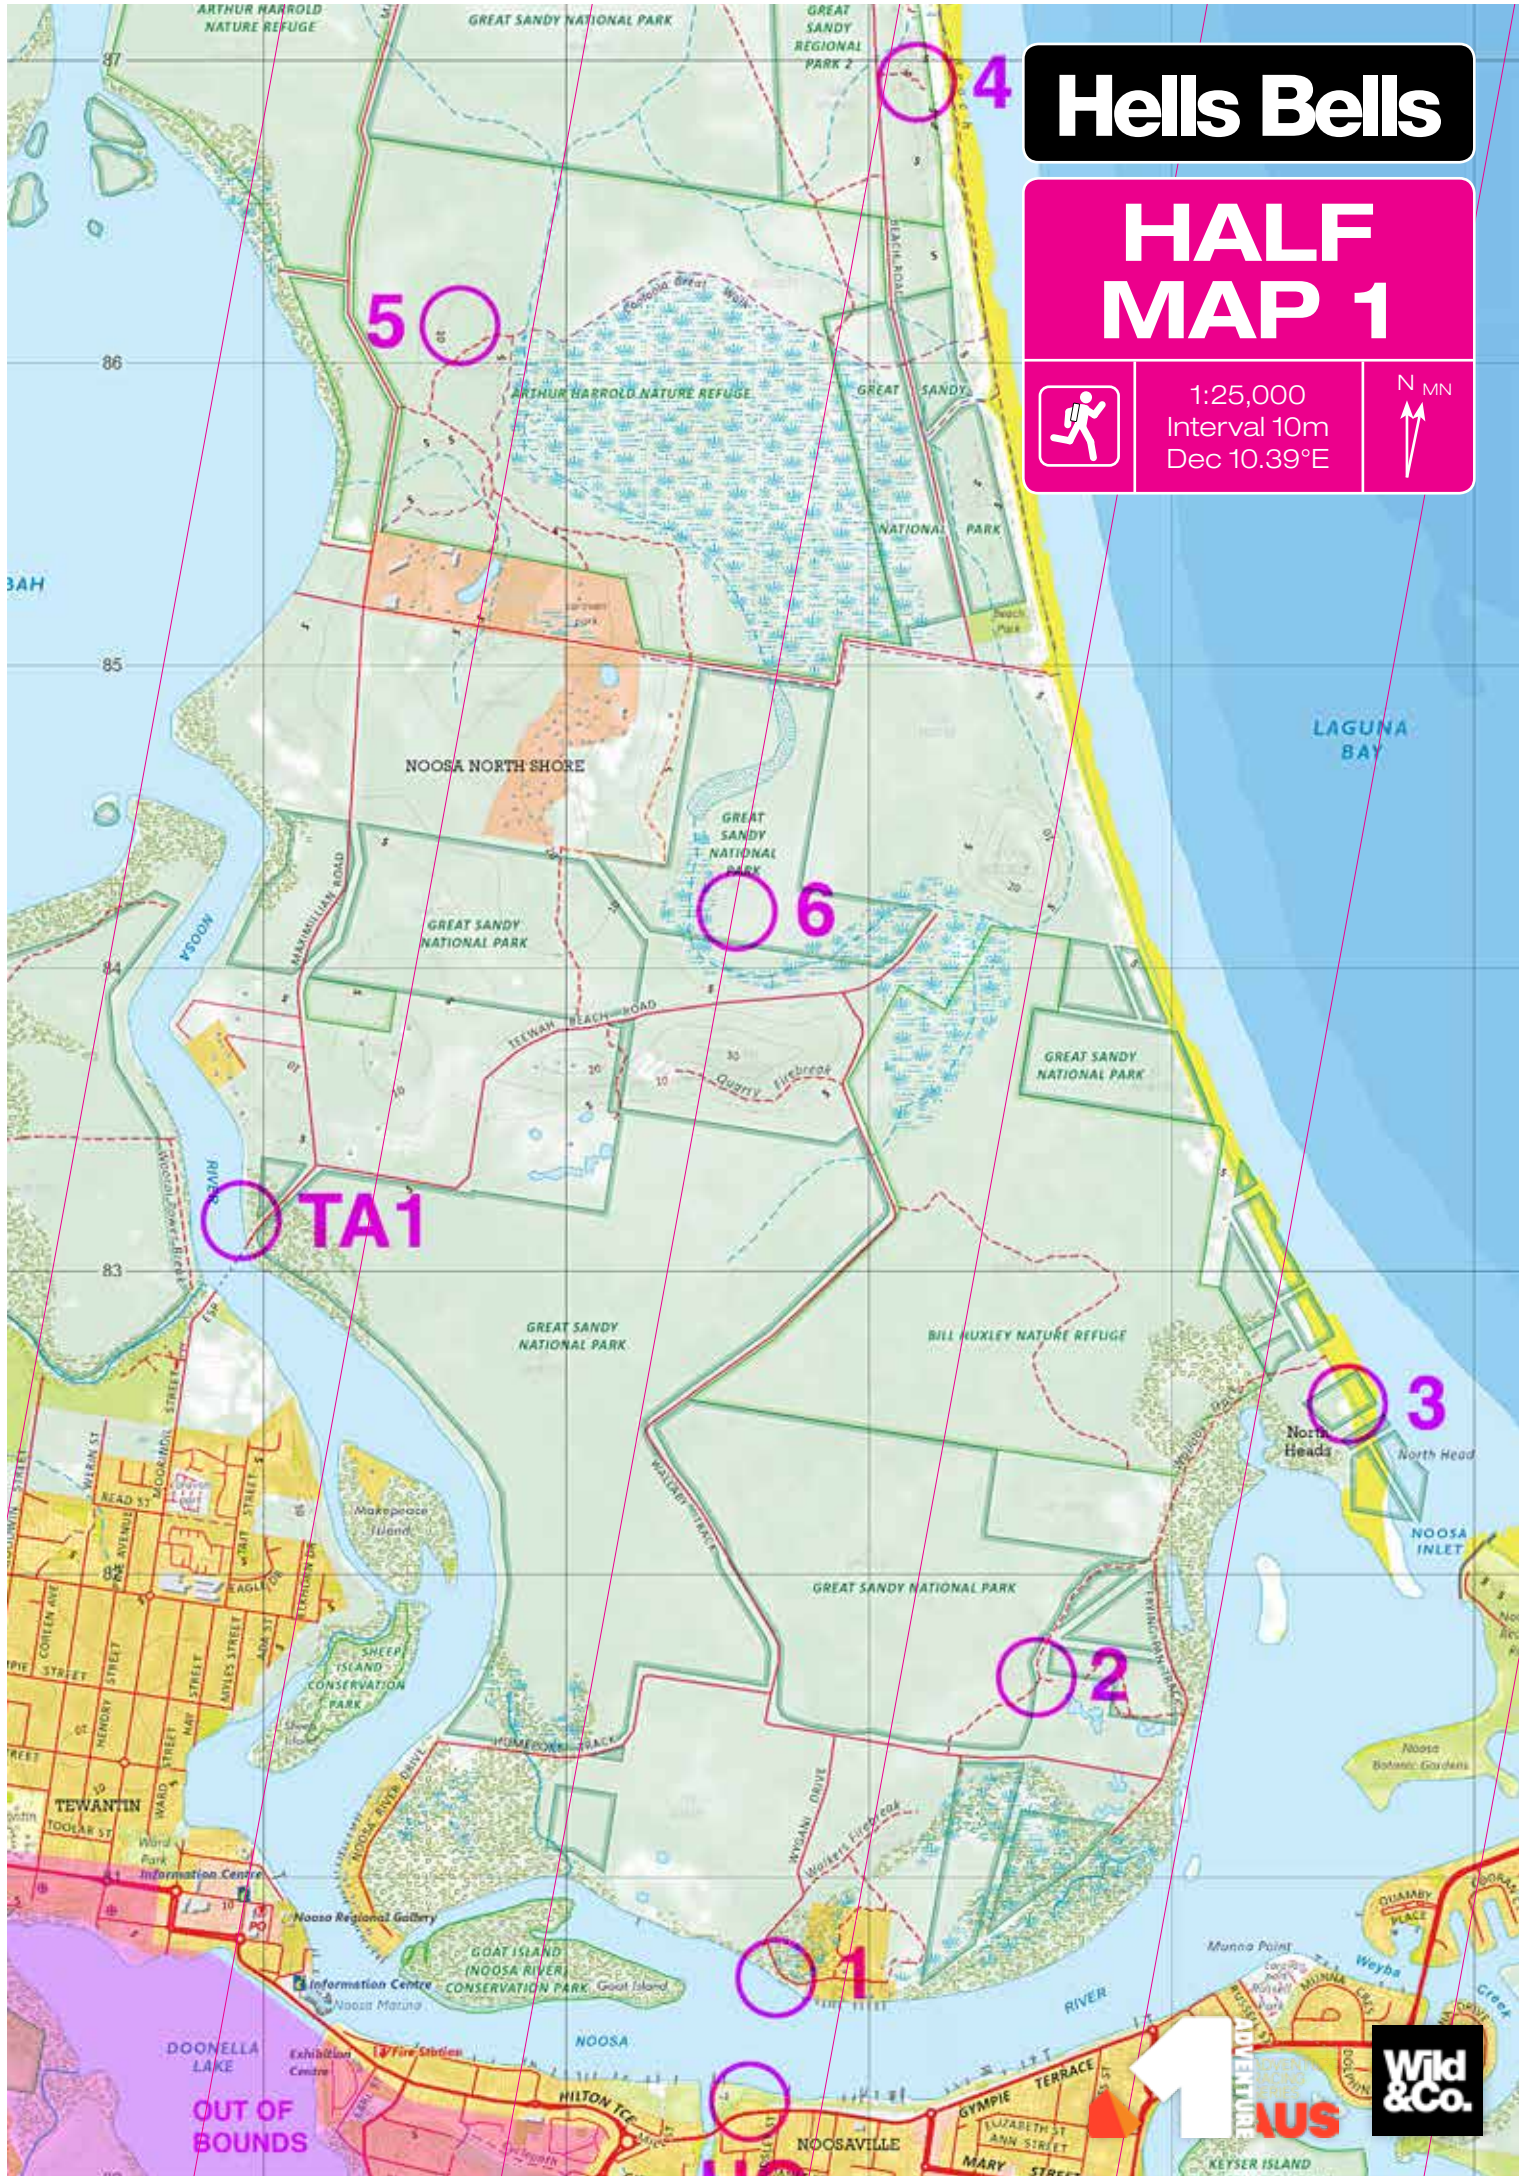

Hells Bells

HALF MAP 1

1:25,000
Interval 10m
Dec 10.39°E

TA1

5

4

6

3

2

1

OUT OF BOUNDS

Hells Bells

HALF MAP 4

1:25,000
Interval 10m
Dec 10.39°E

FB2

FB3

FB4

OUT OF BOUNDS

OUT OF BOUNDS

Hells Bells

FULL MAP 6

1:25,000
Interval 10m
Dec 10.39°E

35

34