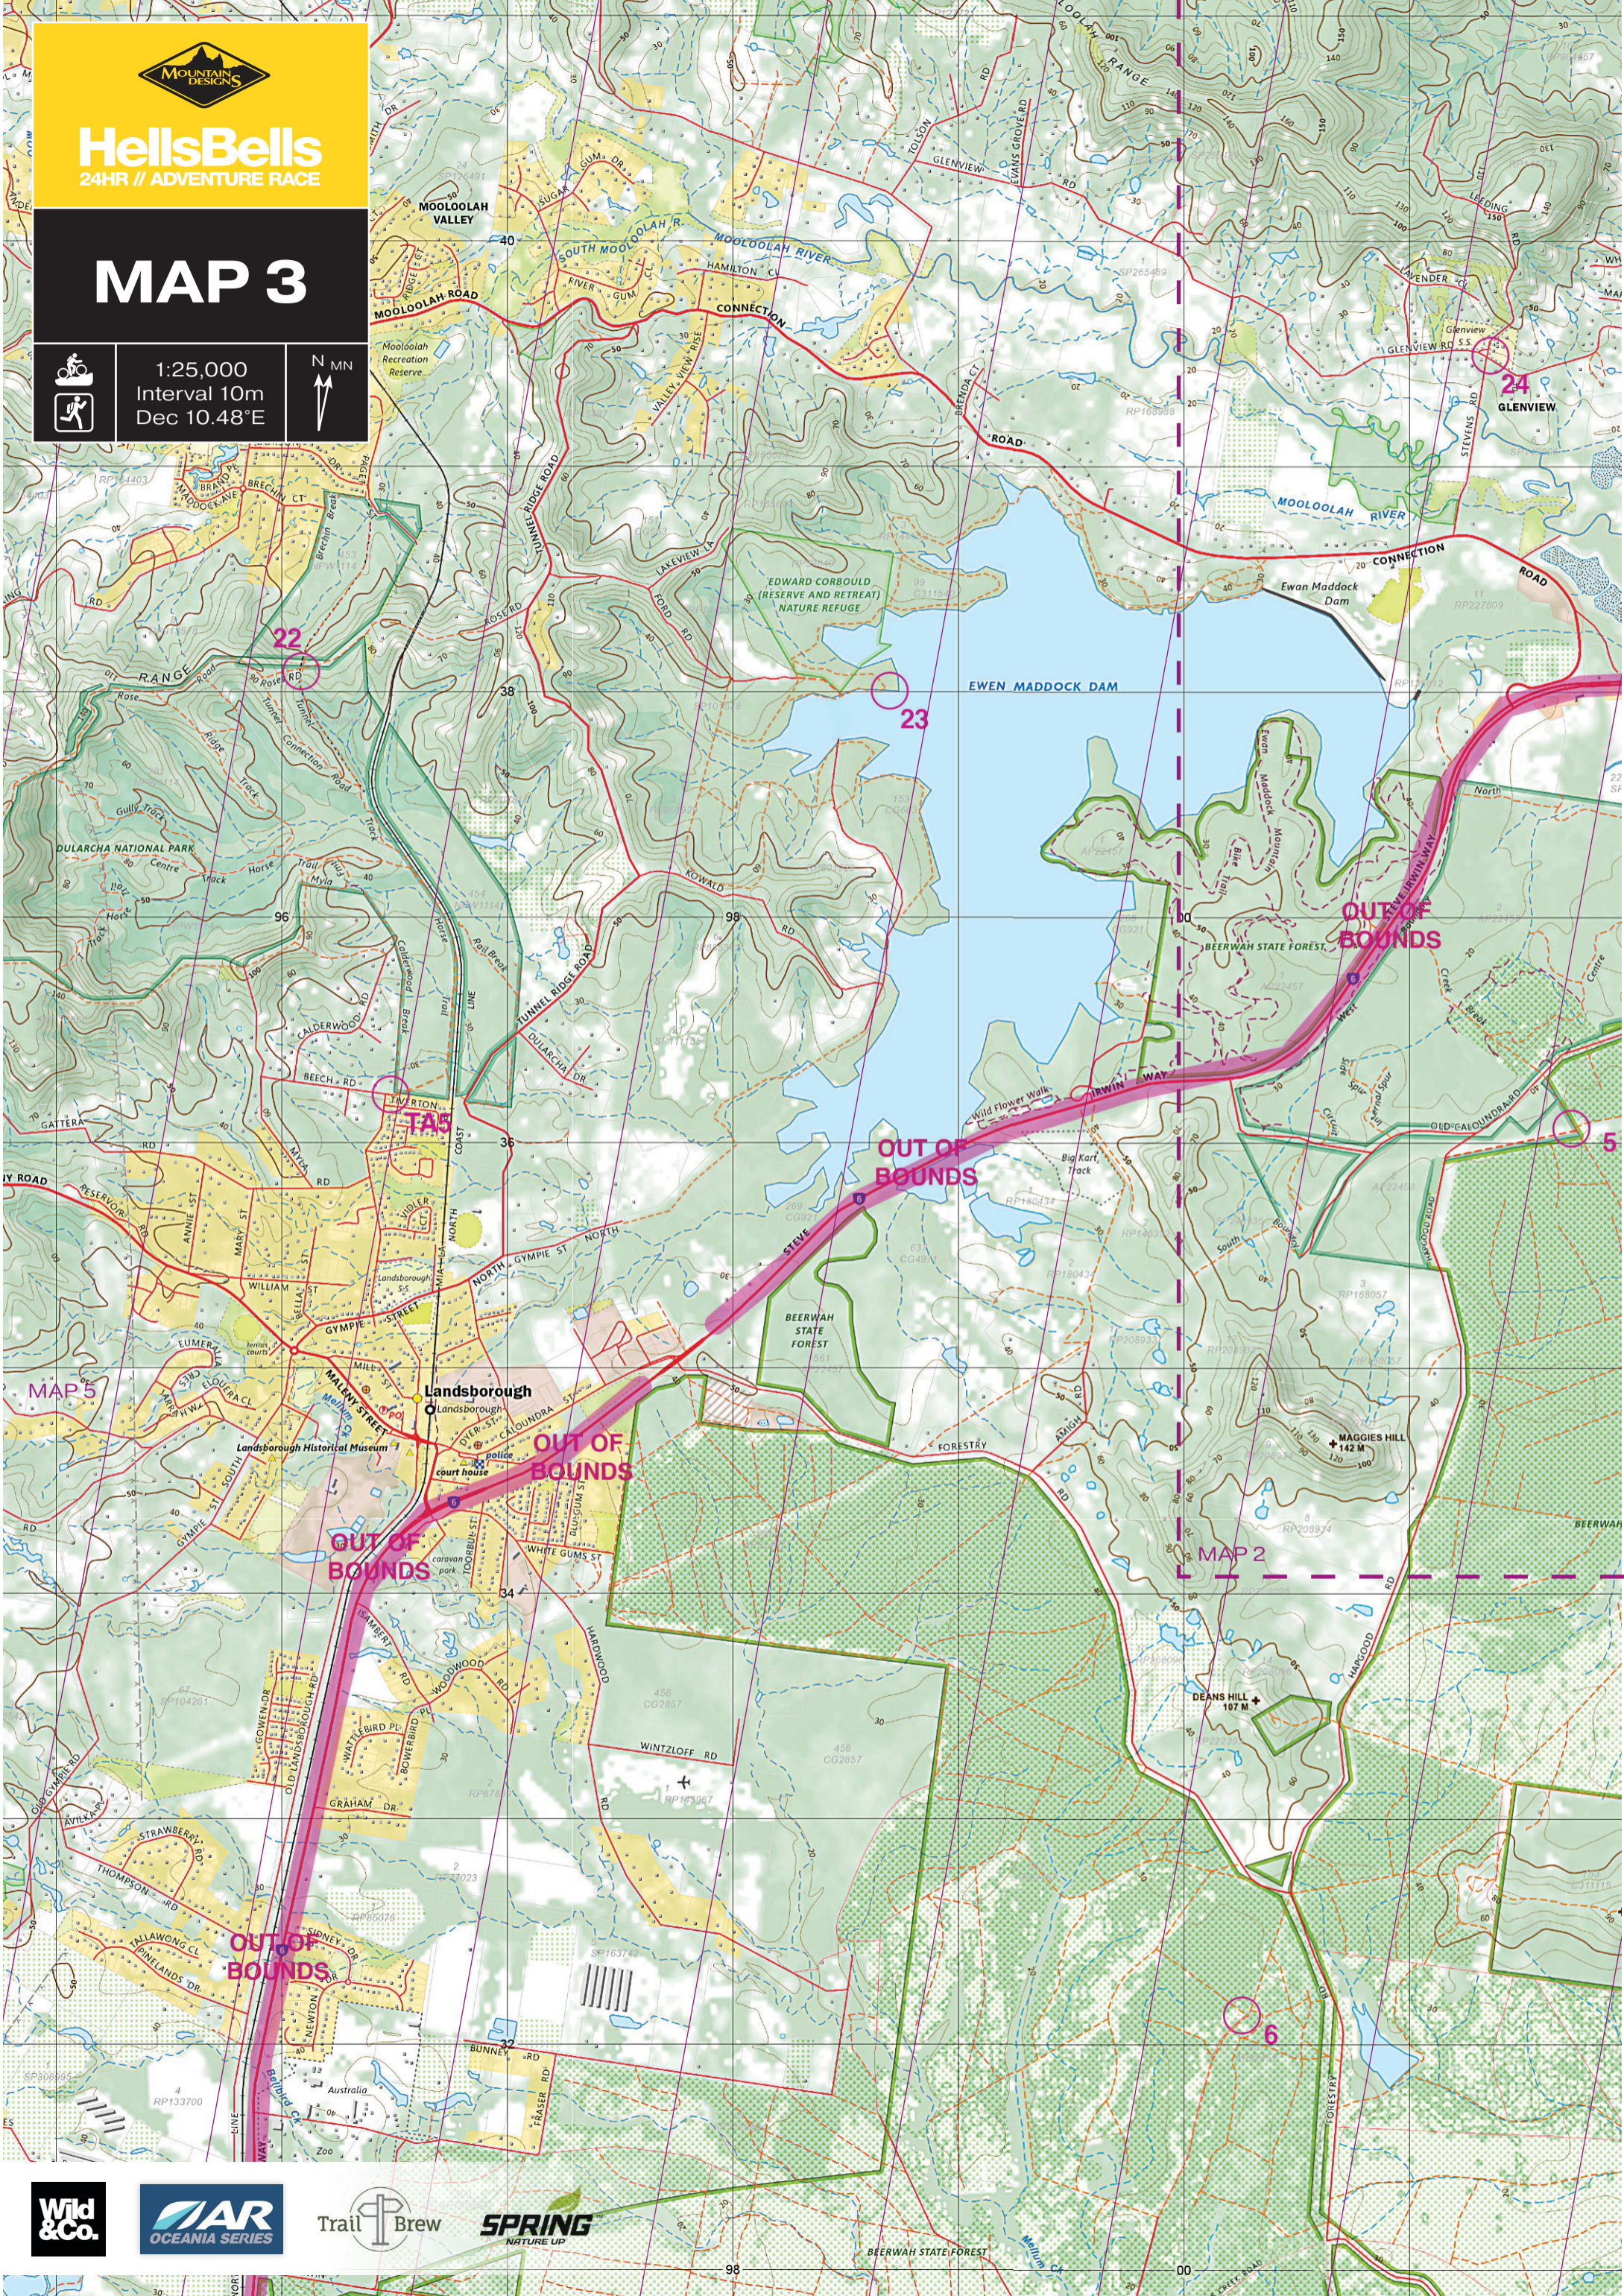

HellsBells

24HR // ADVENTURE RACE

MAP 1

1:25,000
Interval 10m
Dec 10.48°E

MAP 2

OUT OF BOUNDS

OUT OF BOUNDS

SPRING

Trail Brew

AR OCEANIA SERIES

Wild & Co.

HellsBells
24HR // ADVENTURE RACE

MAP 2

1:25,000
Interval 10m
Dec 10.48°E

MAP 3

24

OUT OF BOUNDS

OUT OF BOUNDS

HellsBells

24HR // ADVENTURE RACE

MAP 3

1:25,000
Interval 10m
Dec 10.48°E

MAP 5

OUT OF BOUNDS

OUT OF BOUNDS

OUT OF BOUNDS

OUT OF BOUNDS

MAP 2

OUT OF BOUNDS

BEERWAH STATE FOREST