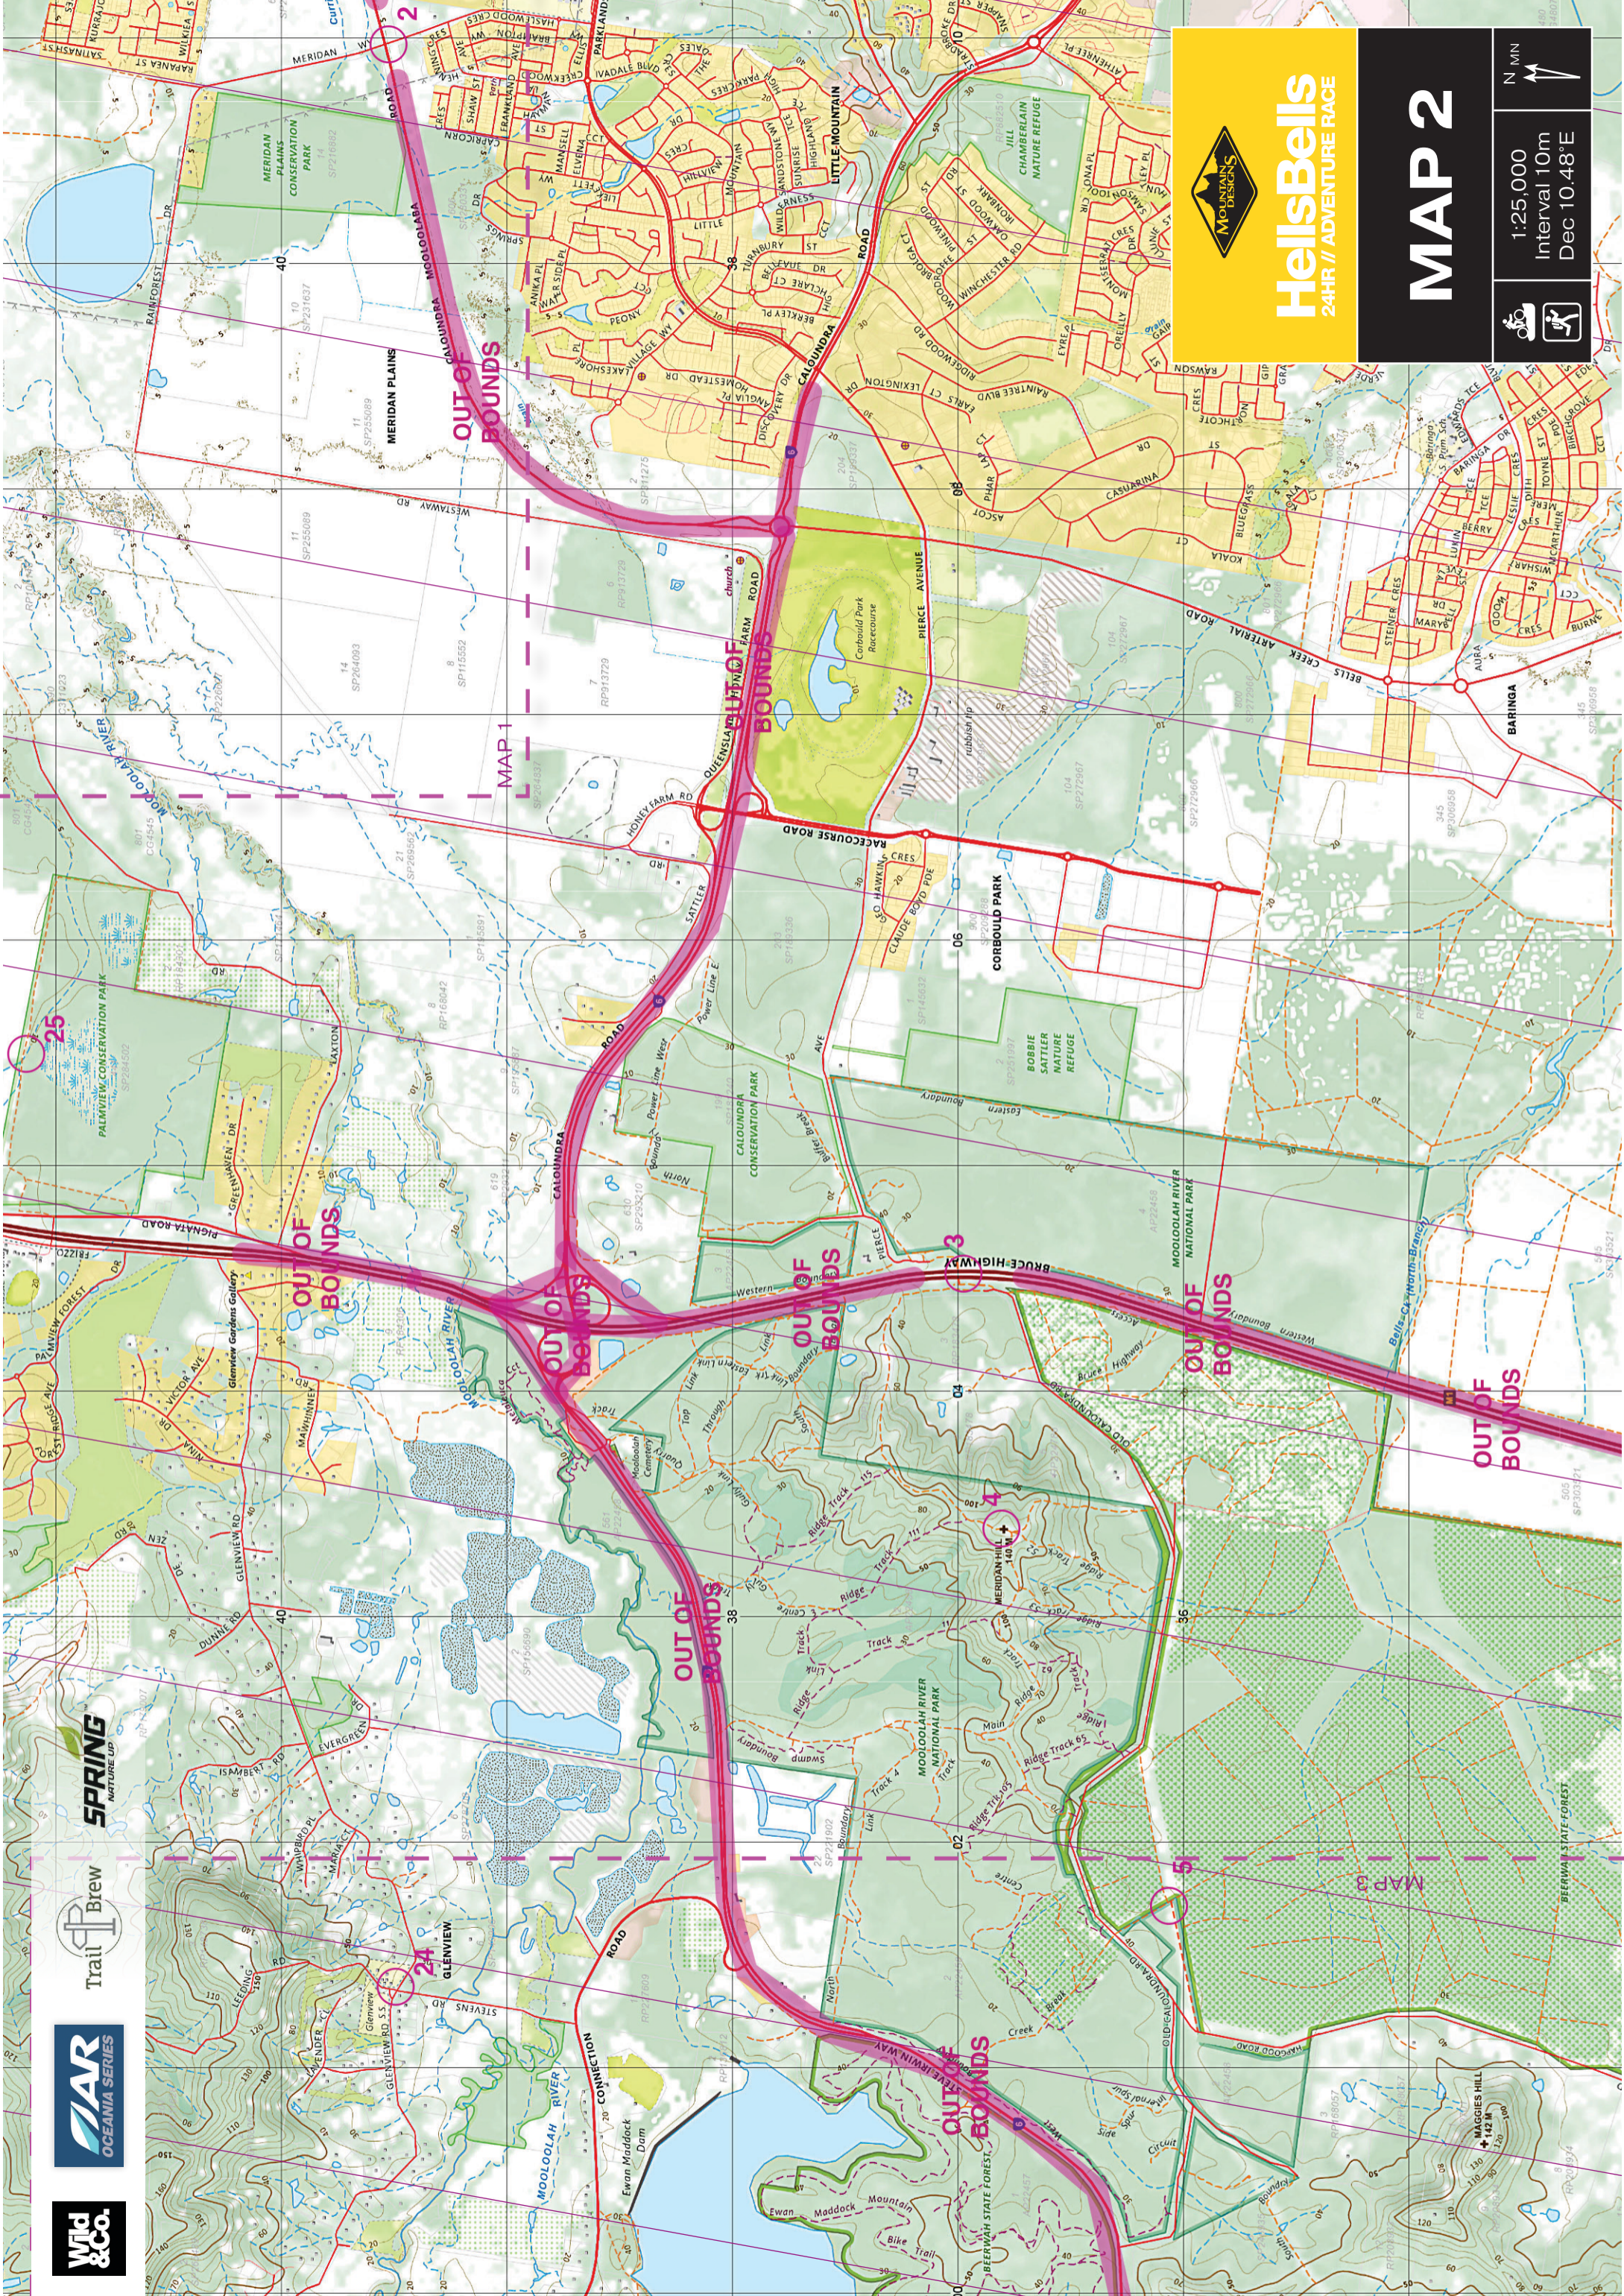

HellsBells

24HR // ADVENTURE RACE

MAP 1

1:25,000
Interval 10m
Dec 10.48°E

MAP 2

OUT OF BOUNDS

OUT OF BOUNDS

SPRING

Trail Brew

AR OCEANIA SERIES

Wild & Co.

HellsBells
24HR // ADVENTURE RACE

MAP 2

1:25,000
Interval 10m
Dec 10.48°E

MAP 3

24

OUT OF BOUNDS

OUT OF BOUNDS

HellsBells

24HR // ADVENTURE RACE

MAP 3

1:25,000
Interval 10m
Dec 10.48°E

MAP 5

OUT OF BOUNDS

OUT OF BOUNDS

OUT OF BOUNDS

OUT OF BOUNDS

MAP 2

OUT OF BOUNDS

BEERWAH STATE FOREST