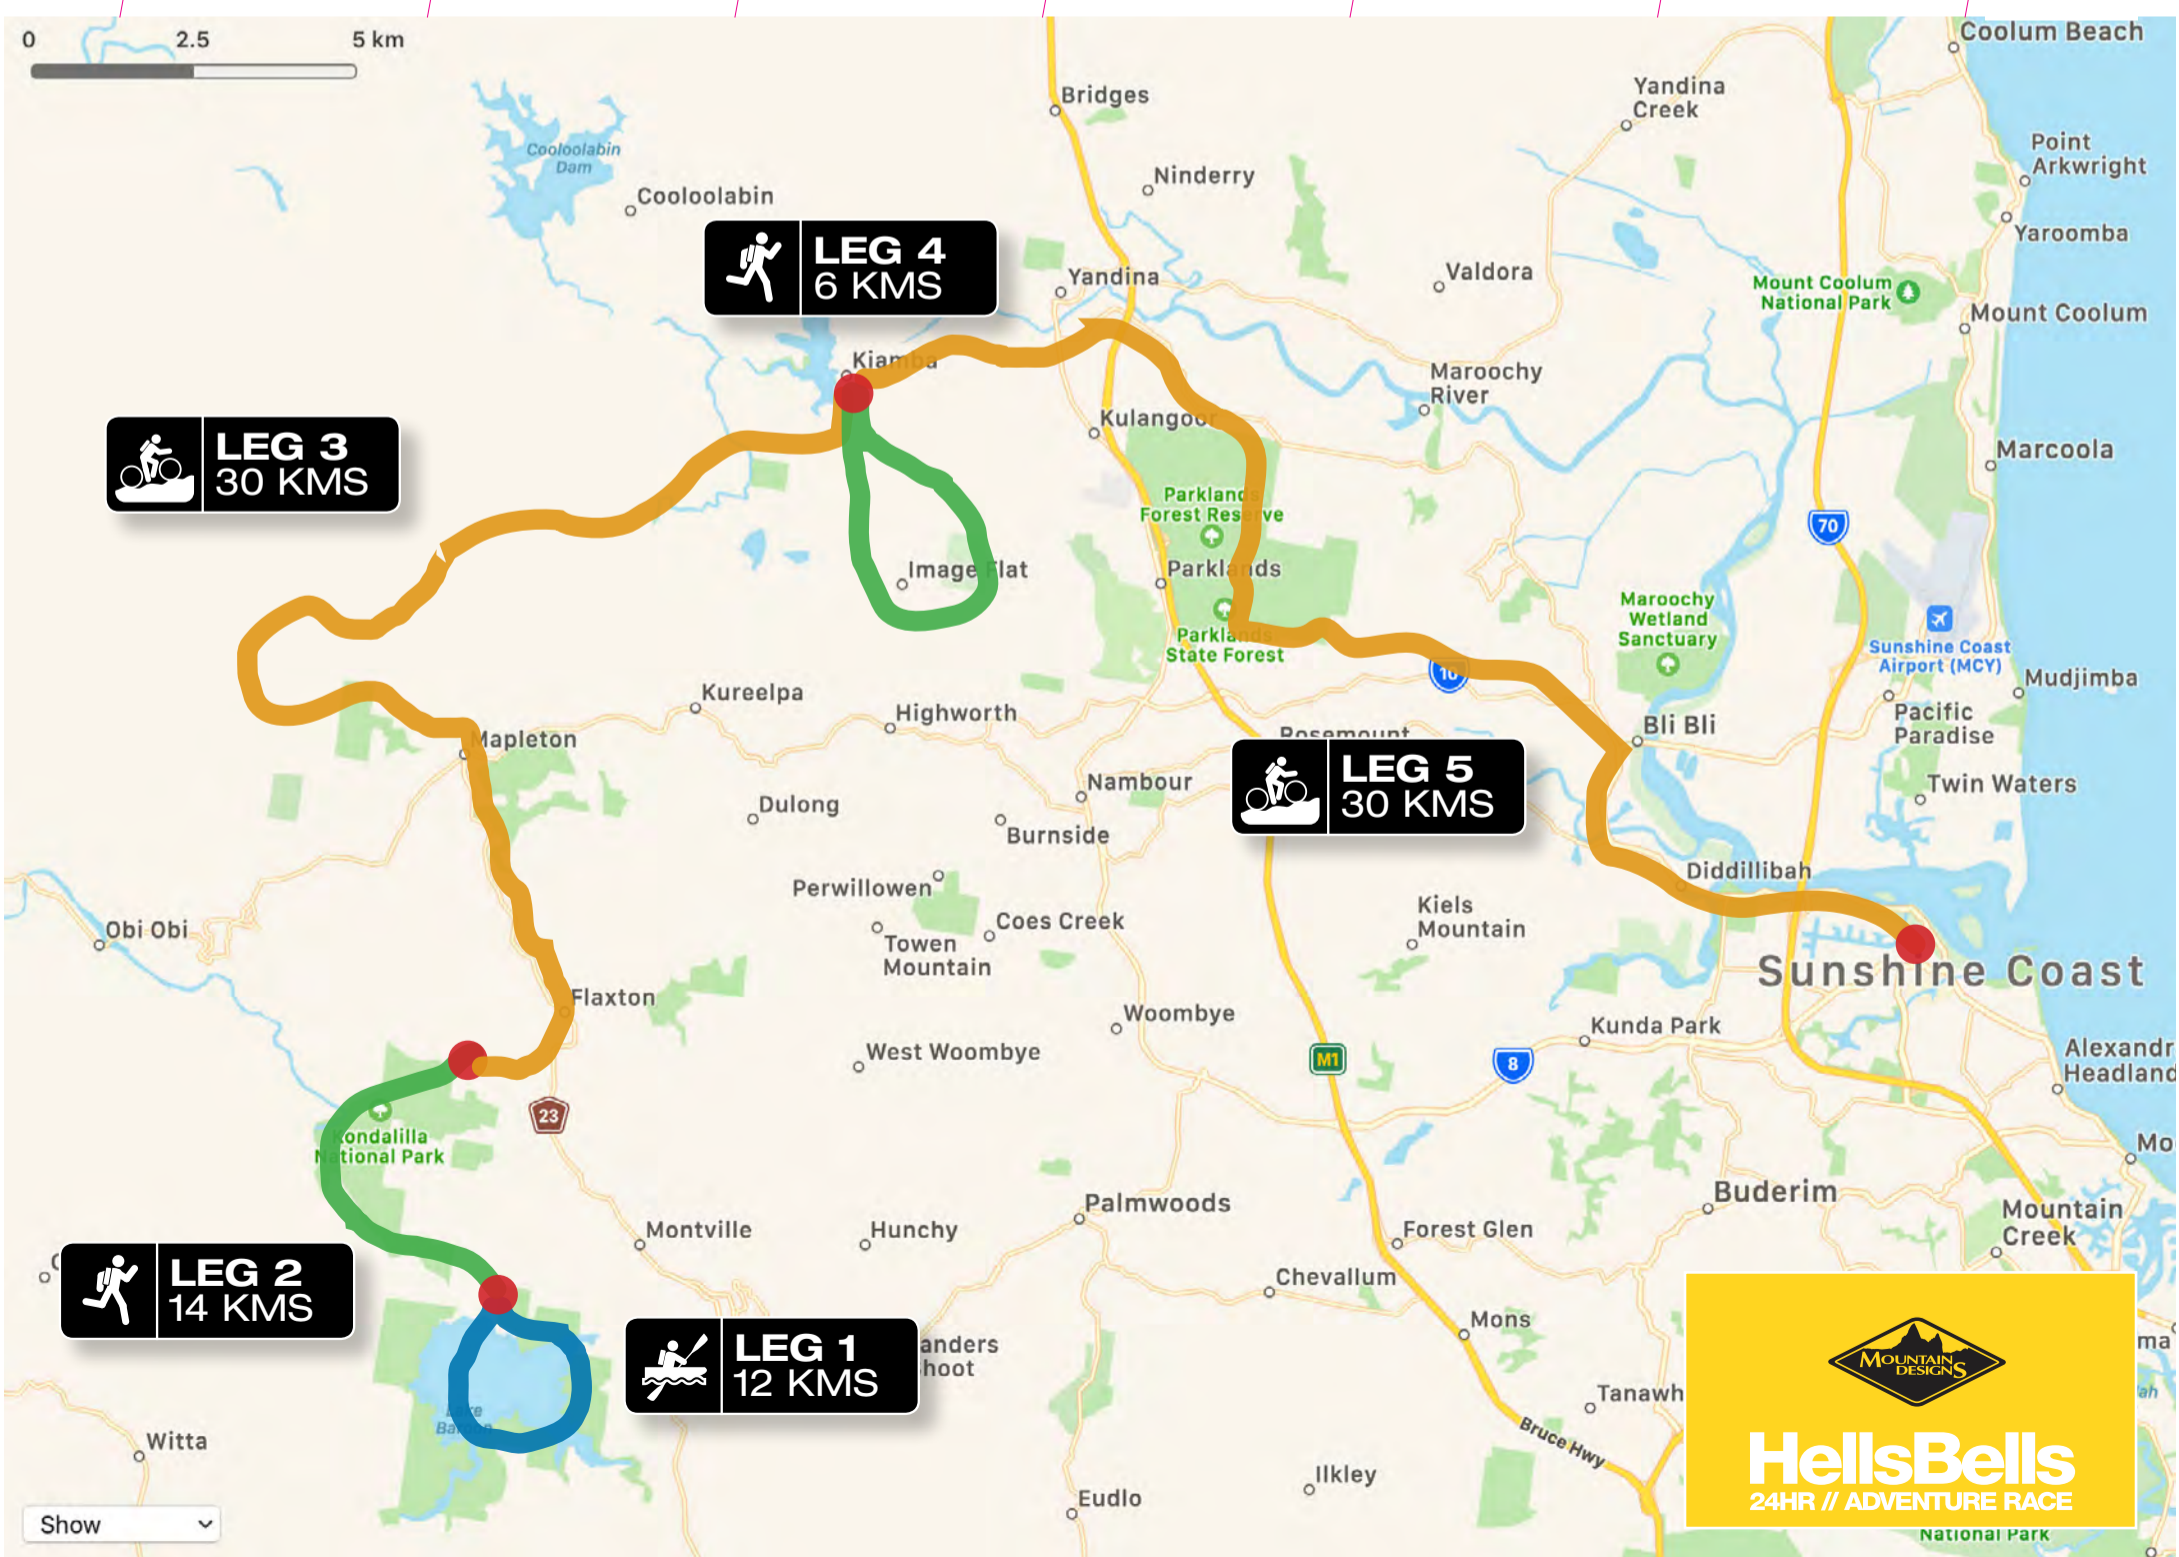

CP2

**CAUTION: EXERCISE
EXTREME CARE. SLIPPERY
WET ROCKS IN CREEK BED.**

HellsBells
24HR // ADVENTURE RACE

FULL MAP 2

1:25,000
Interval 10m
Dec 10.36°E

**CAUTION: EXERCISE
EXTREME CARE. STEEP
DECENTS DEPENDING ON
ROUTE CHOICE.**

HellsBells
24HR // ADVENTURE RACE

FULL MAP 4

1:25,000
Interval 10m
Dec 10.36°E

**CAUTION: CYCLISTS MUST BE
SILENT AND DIM LIGHTS AROUND
FARM HOUSE AT END OF WEIR
INTAKE ROAD!**

MOUNTAIN DESIGNS

HellsBells
24HR // ADVENTURE RACE

FULL MAP 5

1:25,000
Interval 10m
Dec 10.36°E

ADVENTURE US

NAVIS OUTDOORS

WTD & CO.

LEG 3
30 KMS

LEG 4
6 KMS

LEG 1
12 KMS

LEG 2
14 KMS

MOUNTAIN DESIGNS

HellsBells
24HR // ADVENTURE RACE

HellsBells
24HR // ADVENTURE RACE

FULL MAP 6

1:25,000
Interval 10m
Dec 10, 36°E

HellsBells
24HR // ADVENTURE RACE

FULL MAP 3