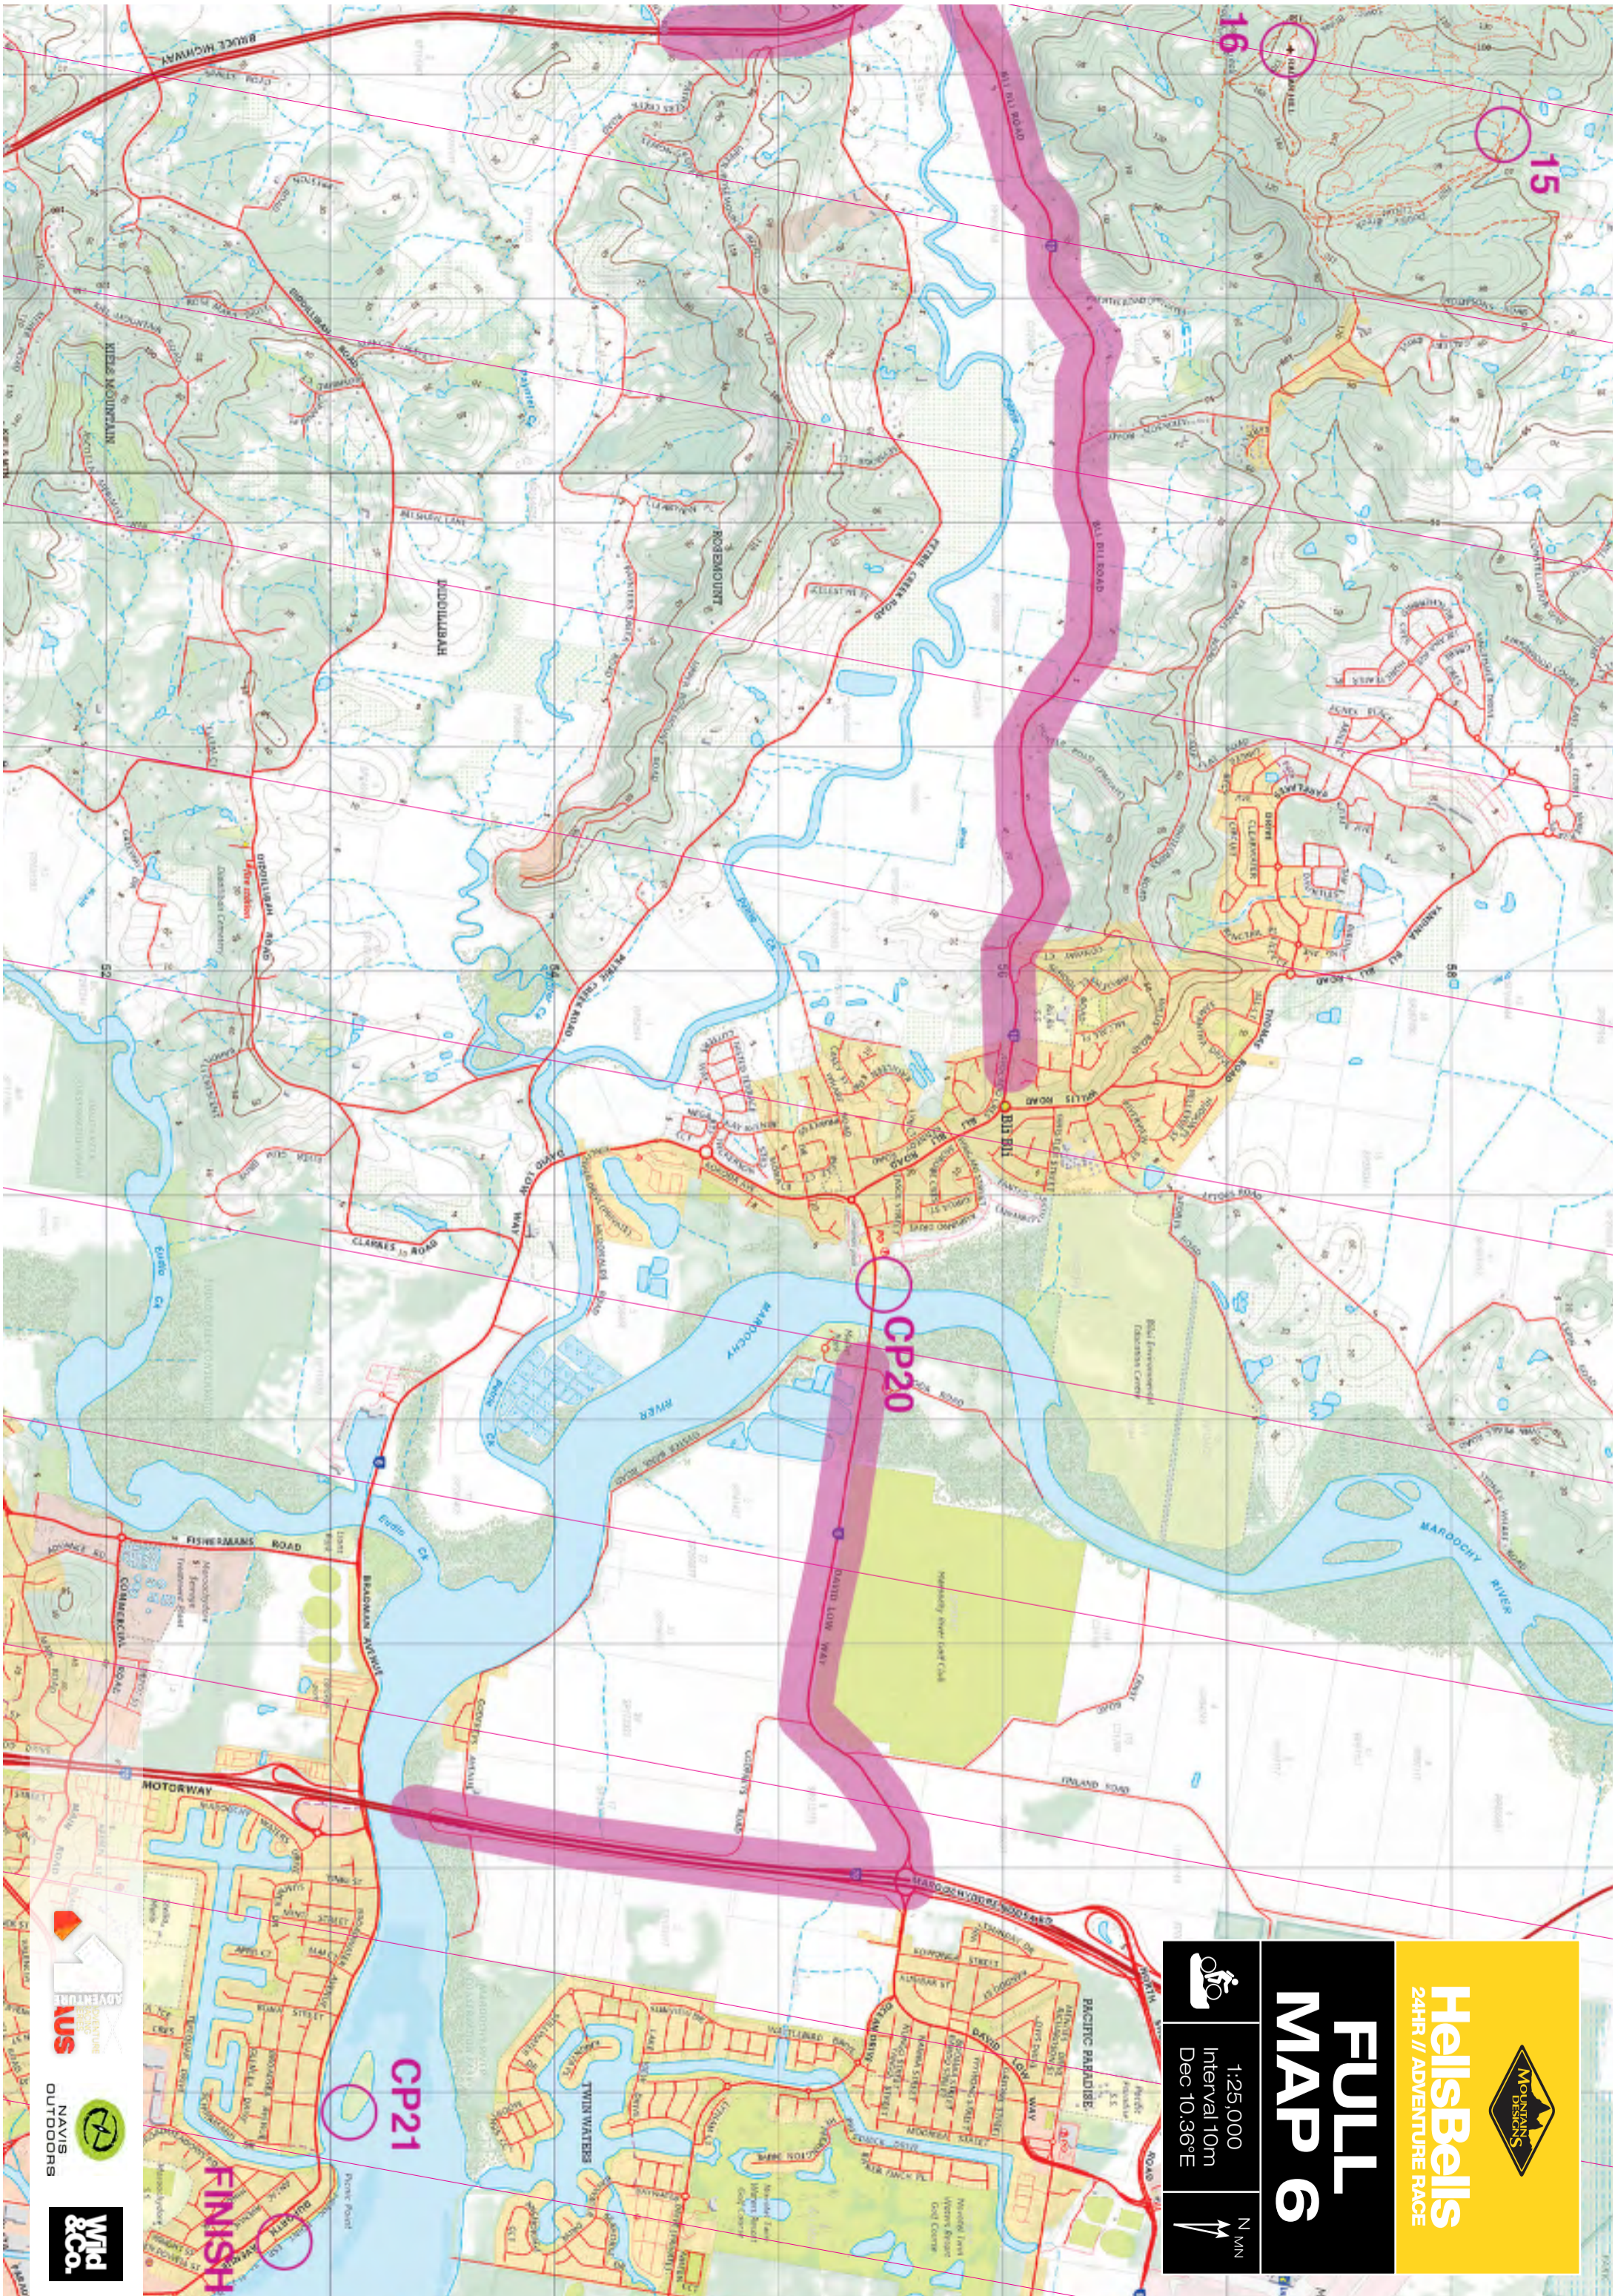

HellsBells
24HR // ADVENTURE RACE

FULL MAP 1

1:25,000
Interval 10m
Dec 10.36°E

CP5

CP4

START/TA

CP1

CP3

CP2

**CAUTION: EXERCISE
EXTREME CARE. SLIPPERY
WET ROCKS IN CREEK BED.**

HellsBells
24HR // ADVENTURE RACE

FULL MAP 2

1:25,000
Interval 10m
Dec 10.36°E

**CAUTION: EXERCISE
EXTREME CARE. STEEP
DECENTS DEPENDING ON
ROUTE CHOICE.**

FULL MAP 5

1:25,000
Interval 10m
Dec 10.36°E

ADVENTURE US

NAVIS OUTDOORS

WTD & CO.

LEG 3
30 KMS

LEG 4
6 KMS

LEG 1
12 KMS

LEG 2
14 KMS

MOUNTAIN DESIGNS

HellsBells
24HR // ADVENTURE RACE

HellsBells
24HR // ADVENTURE RACE

FULL MAP 6

1:25,000
Interval 10m
Dec 10, 36°E

HellsBells
24HR // ADVENTURE RACE

FULL MAP 3