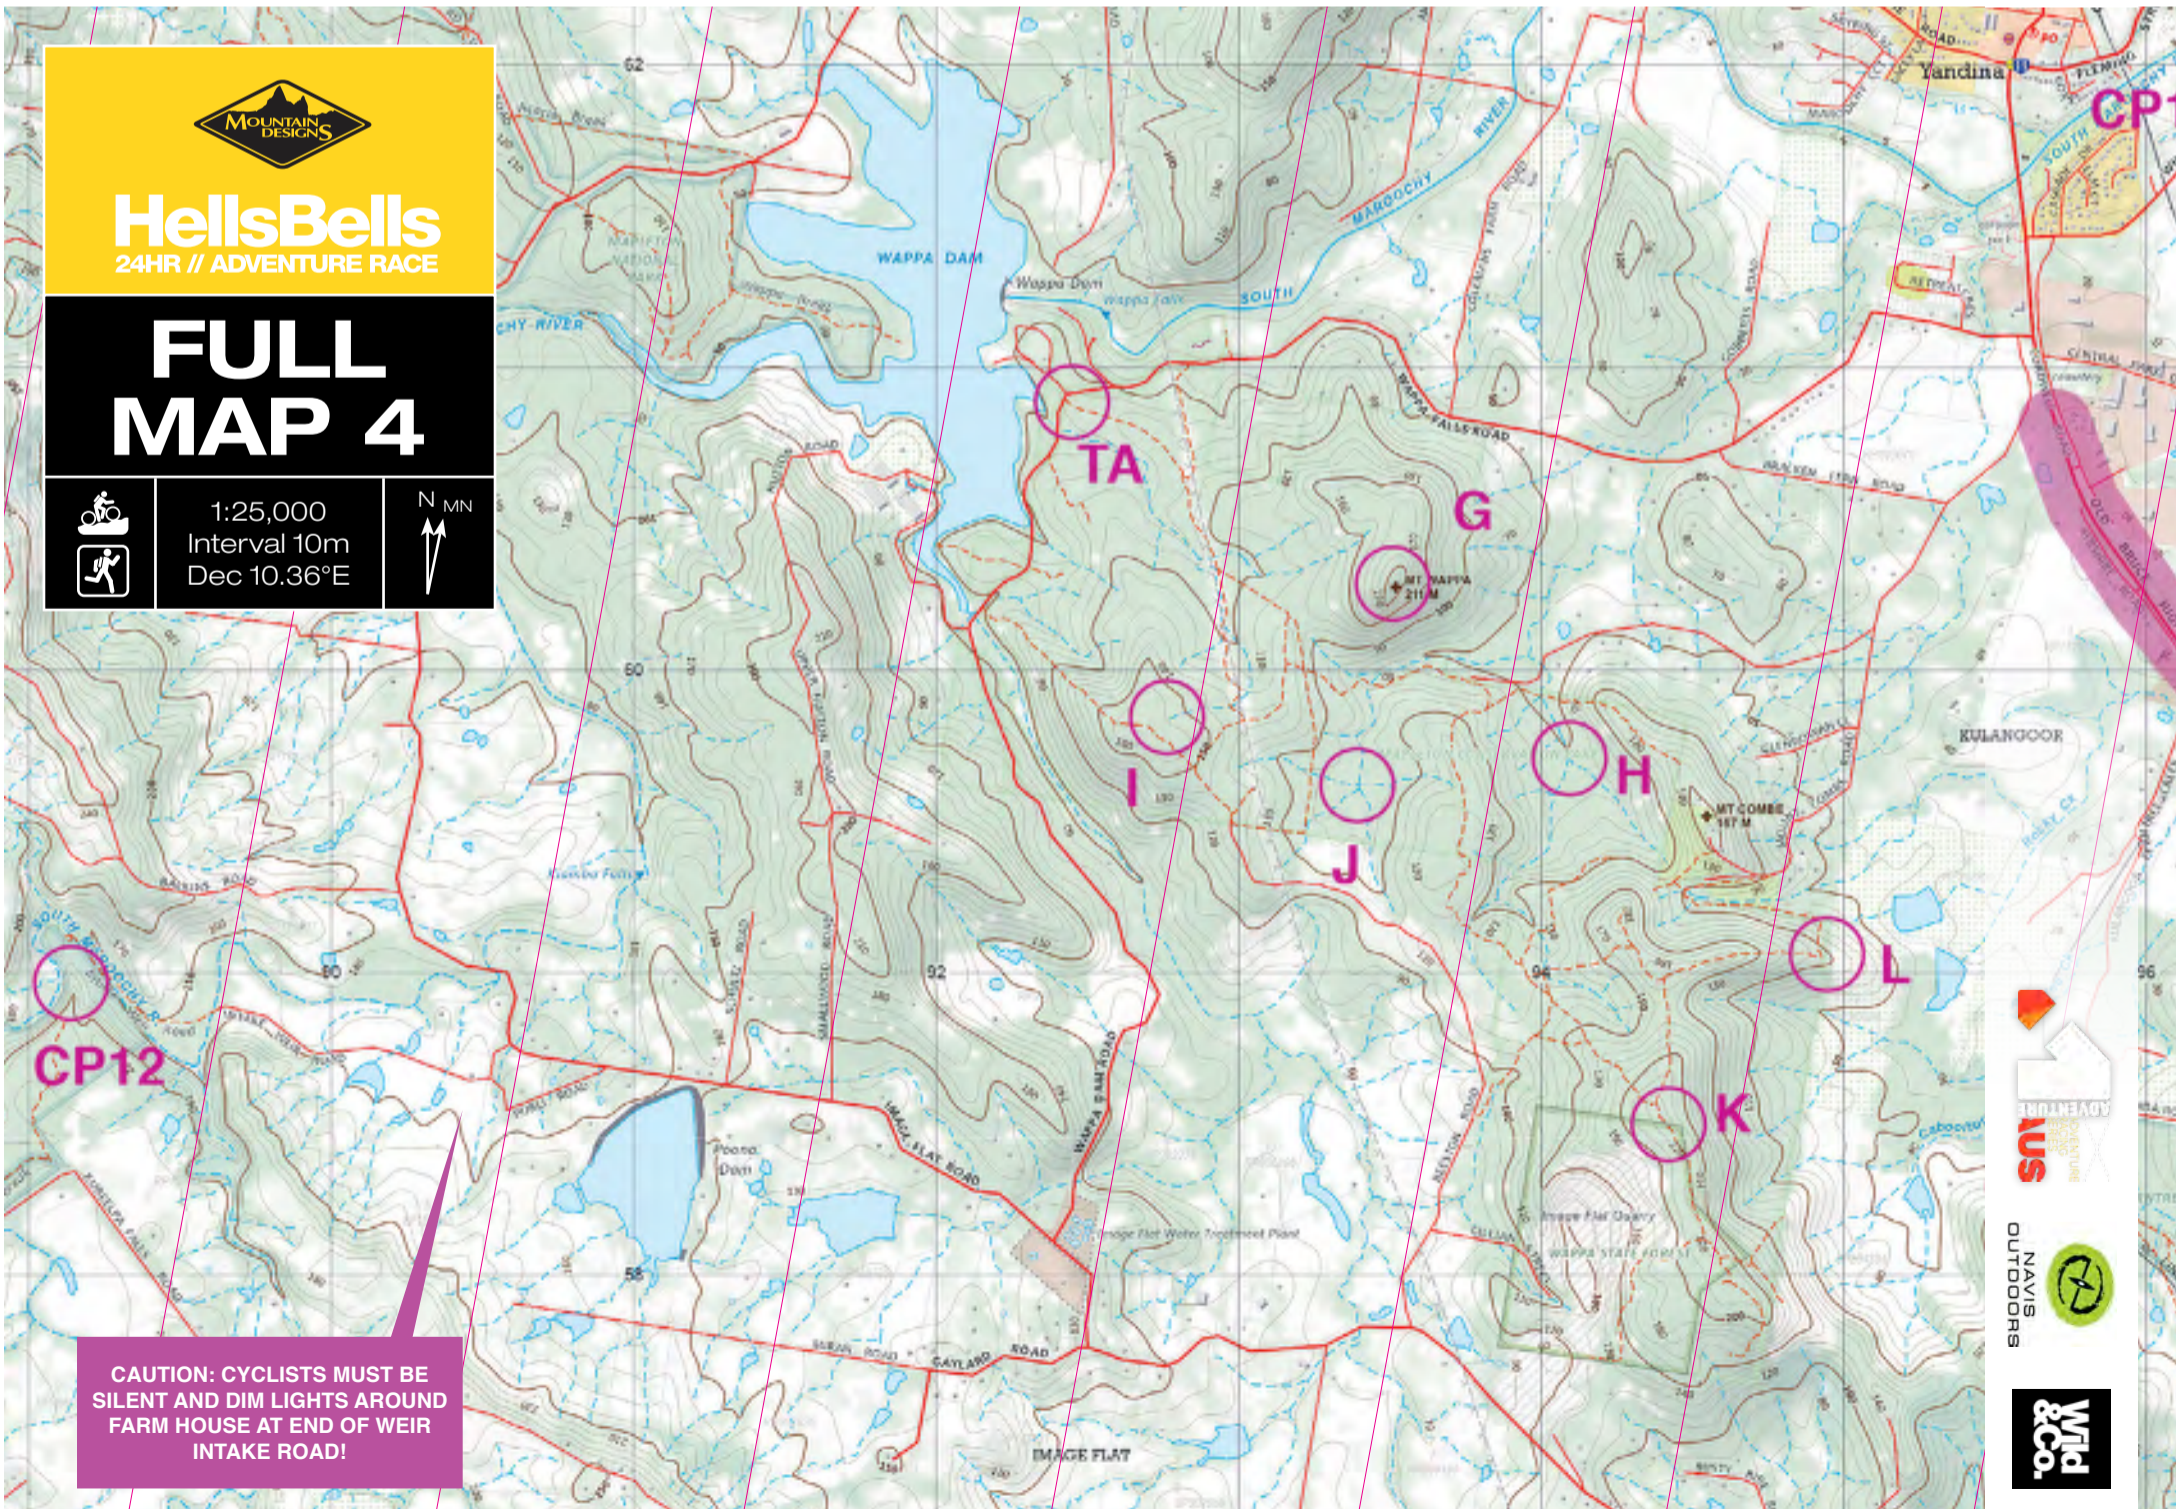

CP2

**CAUTION: EXERCISE
EXTREME CARE. SLIPPERY
WET ROCKS IN CREEK BED.**

HellsBells
24HR // ADVENTURE RACE

FULL MAP 2

1:25,000
Interval 10m
Dec 10.36°E

**CAUTION: EXERCISE
EXTREME CARE. STEEP
DECENTS DEPENDING ON
ROUTE CHOICE.**

HellsBells
24HR // ADVENTURE RACE

FULL MAP 4

1:25,000
Interval 10m
Dec 10.36°E

**CAUTION: CYCLISTS MUST BE
SILENT AND DIM LIGHTS AROUND
FARM HOUSE AT END OF WEIR
INTAKE ROAD!**

MOUNTAIN DESIGNS

HellsBells
24HR // ADVENTURE RACE

FULL MAP 5

1:25,000
Interval 10m
Dec 10.36°E

ADVENTURE US

NAVIS OUTDOORS

WTD & CO.

LEG 3
30 KMS

LEG 4
6 KMS

LEG 1
12 KMS

LEG 2
14 KMS

MOUNTAIN DESIGNS

HellsBells
24HR // ADVENTURE RACE

HellsBells
24HR // ADVENTURE RACE

FULL MAP 6

1:25,000
Interval 10m
Dec 10, 36°E

HellsBells
24HR // ADVENTURE RACE

FULL MAP 3