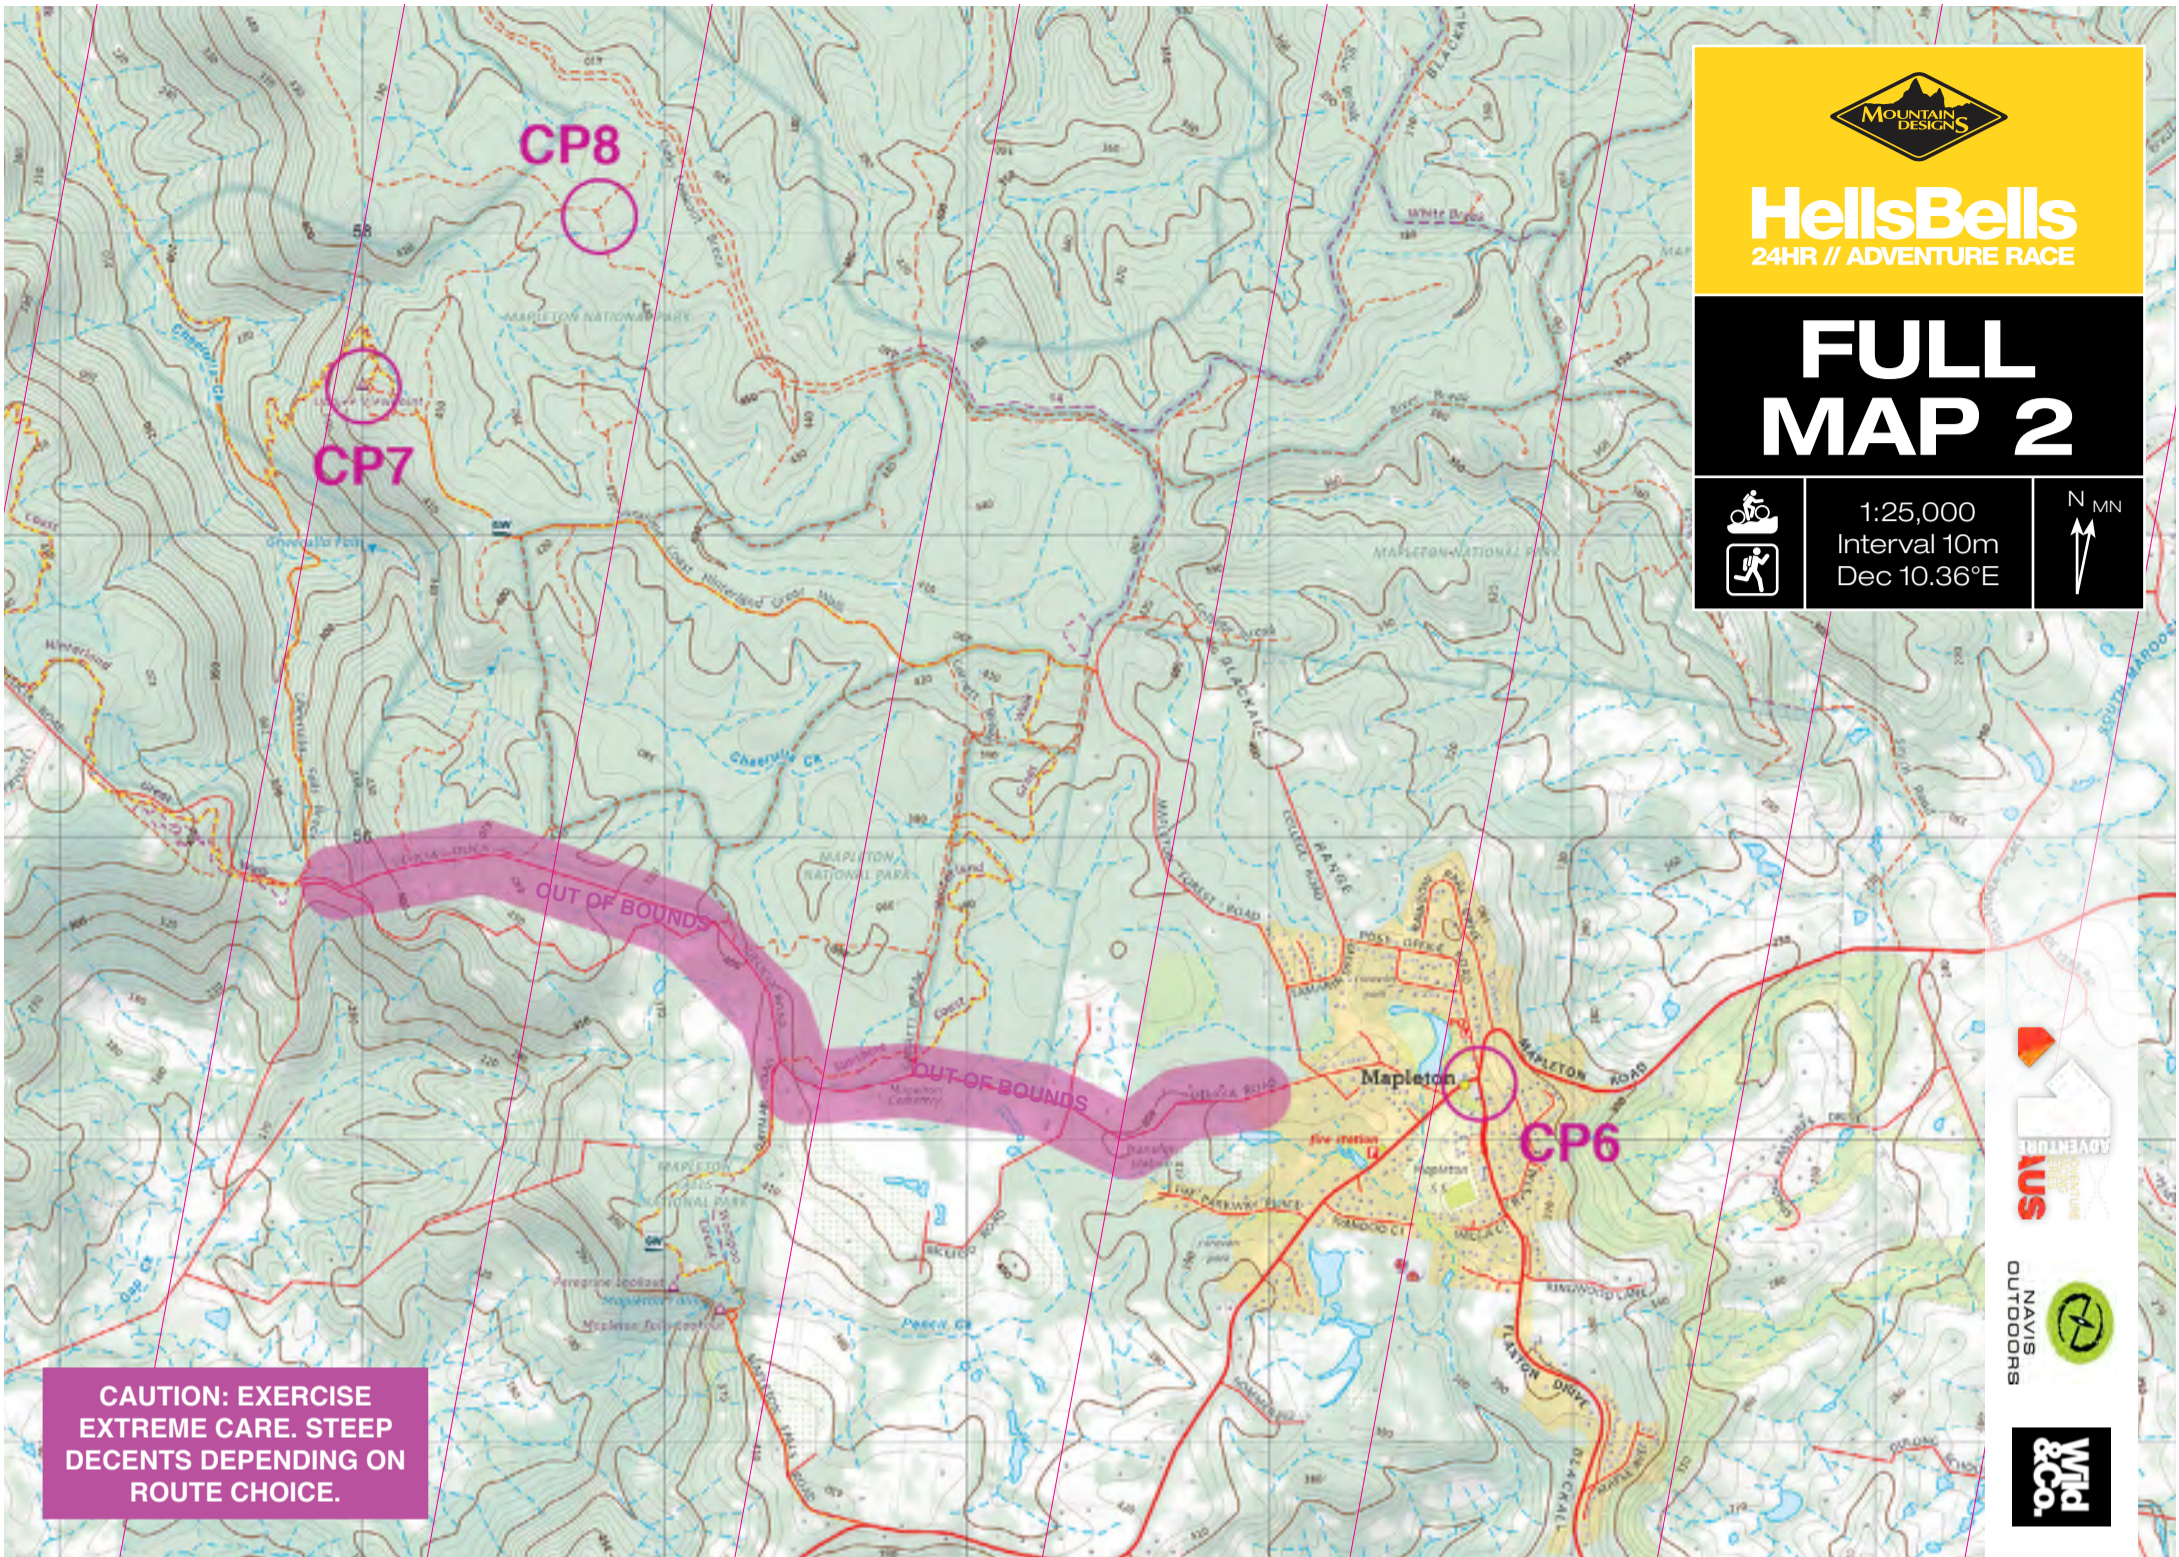

CP2

**CAUTION: EXERCISE
EXTREME CARE. SLIPPERY
WET ROCKS IN CREEK BED.**

HellsBells
24HR // ADVENTURE RACE

FULL MAP 2

1:25,000
Interval 10m
Dec 10.36°E

**CAUTION: EXERCISE
EXTREME CARE. STEEP
DECENTS DEPENDING ON
ROUTE CHOICE.**

HellsBells
24HR // ADVENTURE RACE

FULL MAP 4

1:25,000
Interval 10m
Dec 10.36°E

**CAUTION: CYCLISTS MUST BE
SILENT AND DIM LIGHTS AROUND
FARM HOUSE AT END OF WEIR
INTAKE ROAD!**

MOUNTAIN DESIGNS

HellsBells
24HR // ADVENTURE RACE

FULL MAP 5

1:25,000
Interval 10m
Dec 10.36°E

ADVENTURE US

NAVIS OUTDOORS

WTD & CO.

LEG 3
30 KMS

LEG 4
6 KMS

LEG 1
12 KMS

LEG 2
14 KMS

MOUNTAIN DESIGNS

HellsBells
24HR // ADVENTURE RACE

HellsBells
24HR // ADVENTURE RACE

FULL MAP 6

1:25,000
Interval 10m
Dec 10, 36°E

HellsBells
24HR // ADVENTURE RACE

FULL MAP 3