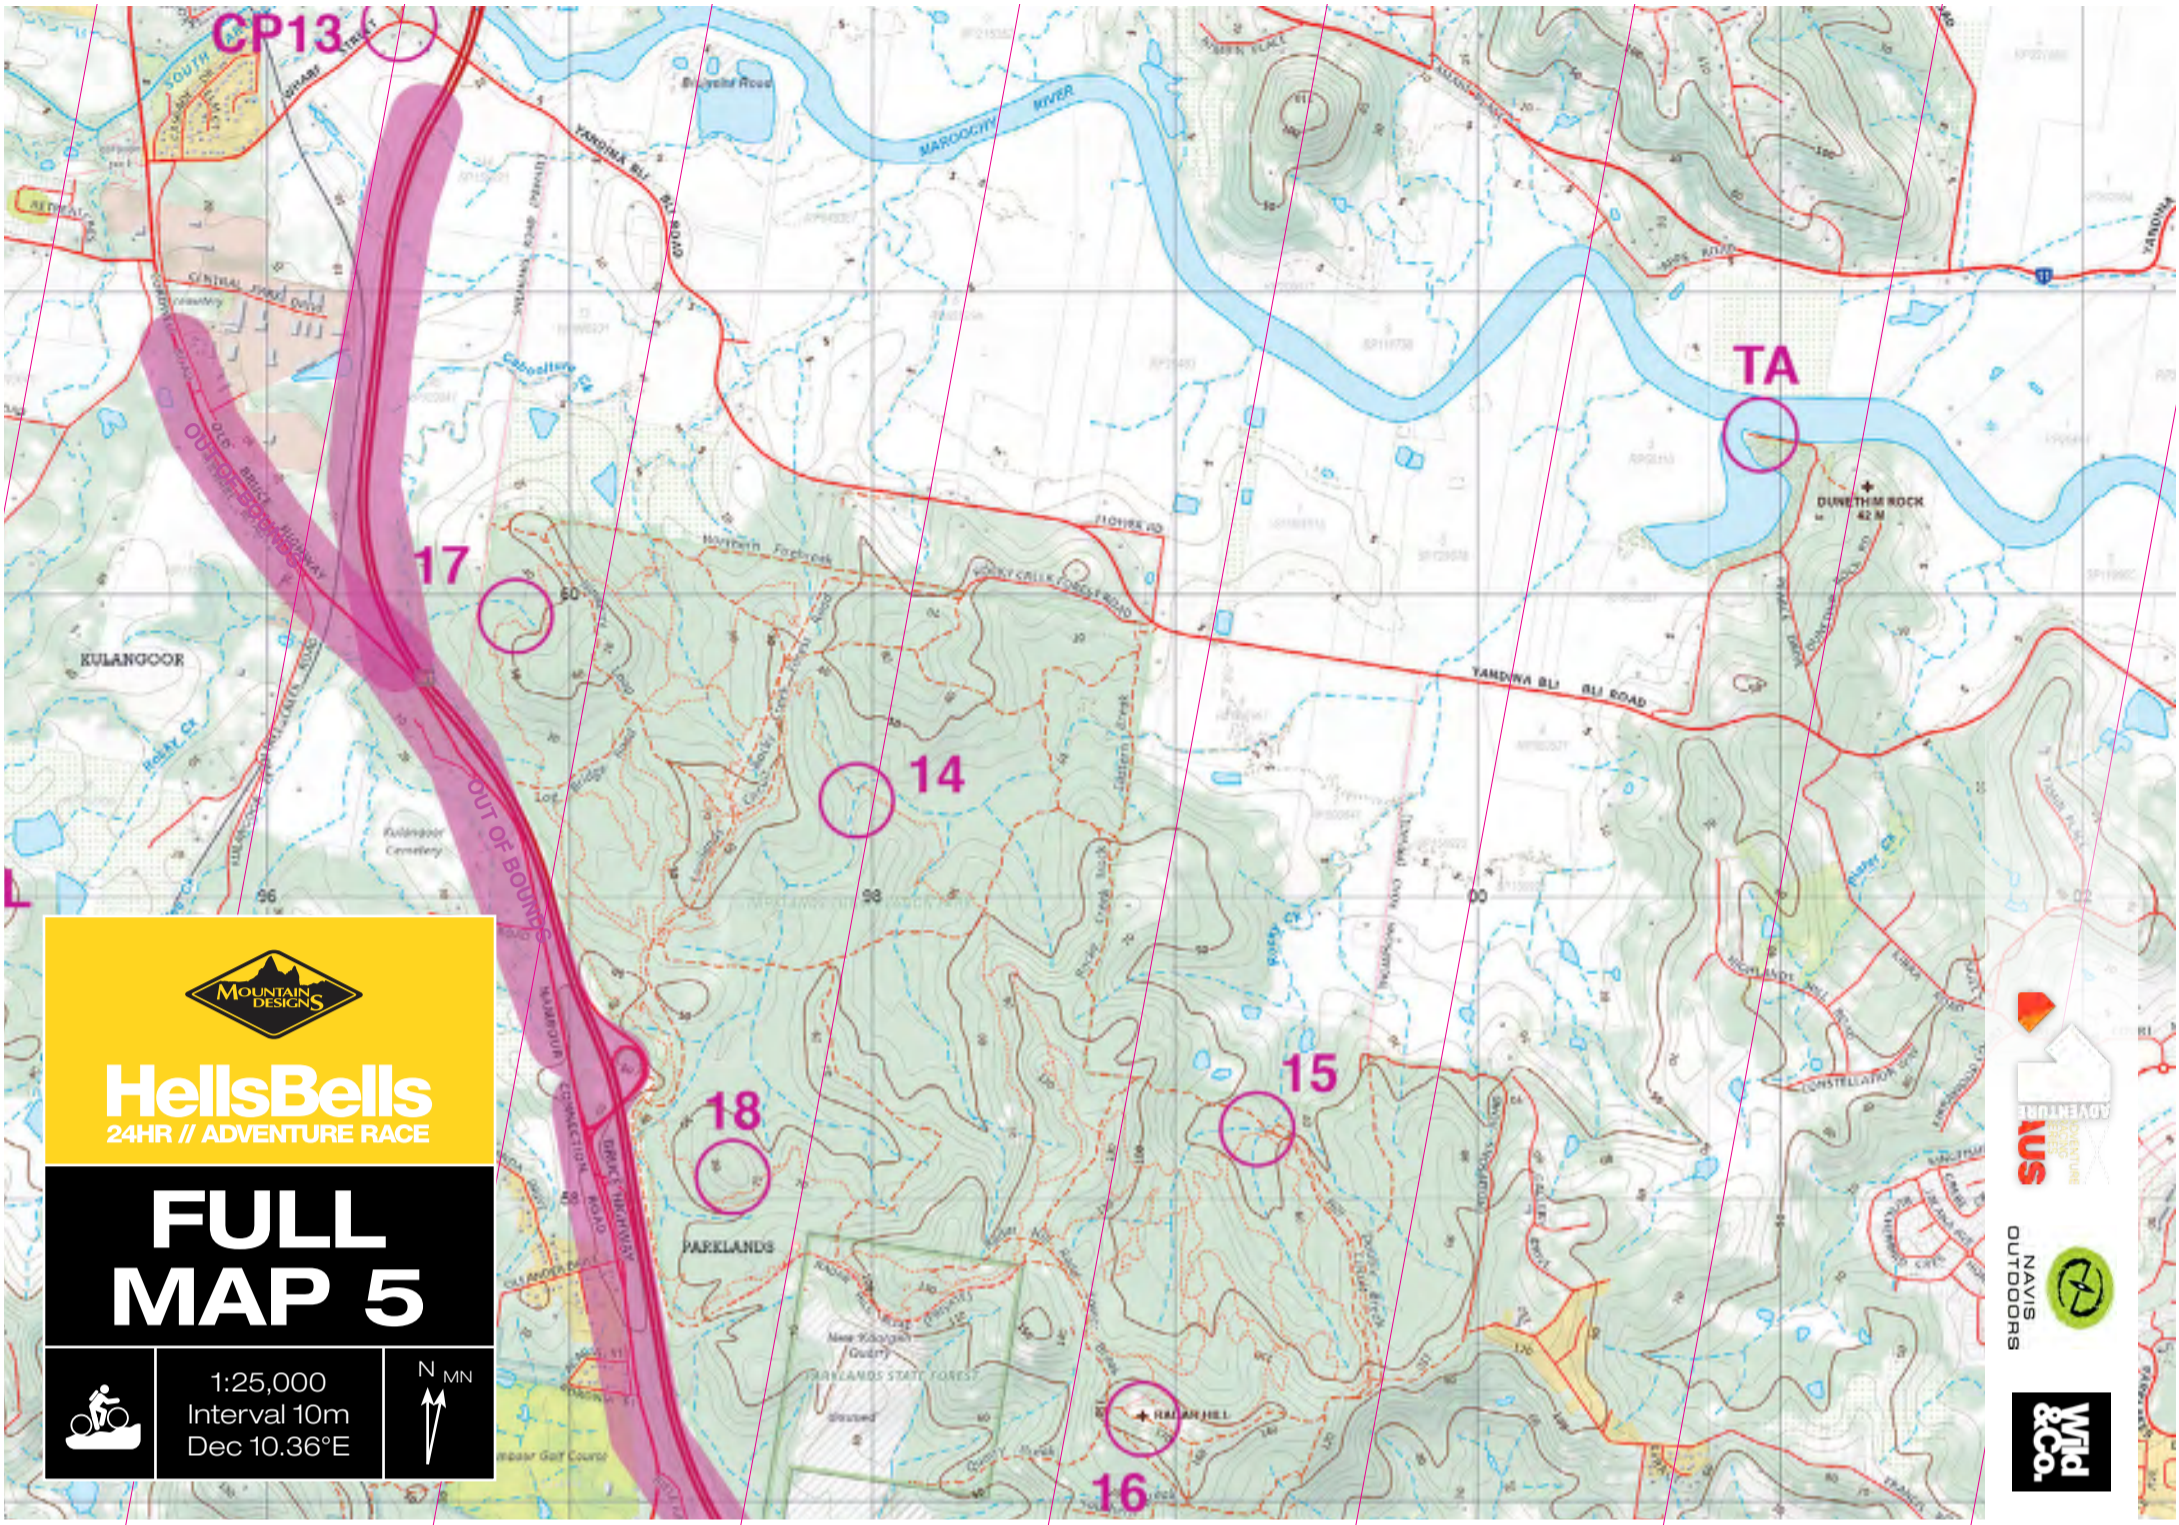

CP2

**CAUTION: EXERCISE
EXTREME CARE. SLIPPERY
WET ROCKS IN CREEK BED.**

HellsBells
24HR // ADVENTURE RACE

FULL MAP 2

1:25,000
Interval 10m
Dec 10.36°E

**CAUTION: EXERCISE
EXTREME CARE. STEEP
DECENTS DEPENDING ON
ROUTE CHOICE.**

HellsBells
24HR // ADVENTURE RACE

FULL MAP 4

1:25,000
Interval 10m
Dec 10.36°E

**CAUTION: CYCLISTS MUST BE
SILENT AND DIM LIGHTS AROUND
FARM HOUSE AT END OF WEIR
INTAKE ROAD!**

MOUNTAIN DESIGNS

HellsBells
24HR // ADVENTURE RACE

FULL MAP 5

1:25,000
Interval 10m
Dec 10.36°E

ADVENTURE US

NAVIS OUTDOORS

WTD & CO.

LEG 3
30 KMS

LEG 4
6 KMS

LEG 1
12 KMS

LEG 2
14 KMS

MOUNTAIN DESIGNS

HellsBells
24HR // ADVENTURE RACE

HellsBells
24HR // ADVENTURE RACE

FULL MAP 6

1:25,000
Interval 10m
Dec 10, 36°E

HellsBells
24HR // ADVENTURE RACE

FULL MAP 3